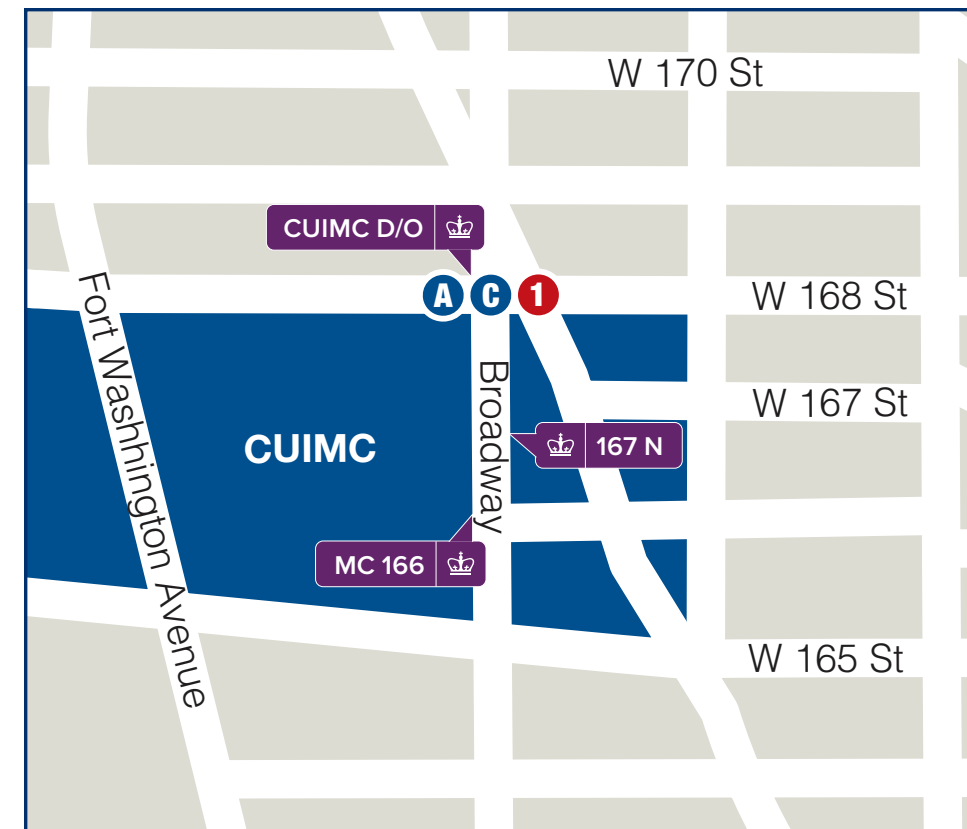

Fort Lee Shuttle Schedule

Effective September 22, 2025

167 N	Parker Plaza	CUIMC (D/O)
	6:32	D/O
6:40	6:52	D/O
7:00	7:12	D/O
7:20	7:32	D/O
7:40	7:52	D/O
8:00	8:12	D/O
8:20	8:32	D/O
8:40	8:52	D/O
9:00	9:12	D/O
9:20	9:32	D/O
9:40	9:52	D/O

PARKER PLAZA BOUND		MC 166 BOUND	
167 N	Parker Plaza	Parker Plaza	MC 166
11:13	11:23	10:13	10:23
12:13	12:23	11:13	11:23
2:13	2:23	1:13	1:23
3:13	3:23	2:13	2:23

167 N	Parker Plaza	CUIMC (D/O)
	3:50	D/O
3:42	4:00	D/O
4:02	4:30	D/O
4:22	4:40	D/O
4:42	5:10	D/O
5:02	5:20	D/O
5:22	5:50	D/O
5:42	6:00	D/O
6:02	6:30	D/O
6:22	6:40	D/O
6:42	7:10	D/O
7:02	7:20	D/O
7:22	7:50	D/O
8:22	8:40	D/O
9:05	9:23	

CUIMC