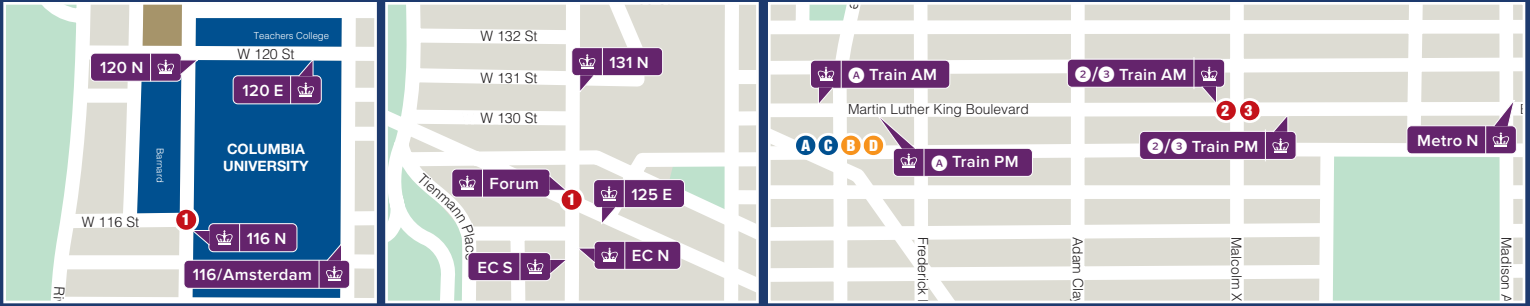

Manhattanville Loop Shuttle Schedule

For more information visit: transportation.columbia.edu

Effective November 3, 2025

FROM

TO

	116 N	120 N	EC N	Forum S	131 N	125 E	EC S	120 E	116/Amsterdam	Metro N	2/3 Train AM	A Train AM
										7:23	7:24	7:26
				7:36			7:37	7:40	7:42			
AM	7:54	7:55	7:57	8:01			8:02	8:05	8:07			
	8:19	8:20	8:22	8:26			8:27	8:30	8:32			
	8:44	8:45	8:47	8:51			8:52	8:55	8:57			
	9:09	9:10	9:12	9:16			9:17	9:20	9:22			
	9:34	9:35	9:37	9:41			9:42	9:45	9:47			
	9:59	10:00	10:02	10:06			10:07	10:10	10:12			
	10:24	10:25	10:27	10:31			10:32	10:35	10:37			
	11:14	11:15	11:17	11:21			11:22	11:25	11:27			
	11:39	11:40	11:42	11:46			11:47	11:50	11:52			
	12:04	12:05	12:07	12:11			12:12	12:15	12:17			
	12:29	12:30	12:32	12:36			12:37	12:40	12:42			
	12:54	12:55	12:57	1:01			1:02	1:05	1:07			
	1:19	1:20	1:22	1:26			1:27	1:30	1:32			
	1:44	1:45	1:47	1:51			1:52	1:55	1:57			
	2:09	2:10	2:12	2:16			2:17	2:20	2:22			
	2:34	2:35	2:37	2:41			2:42	2:45	2:47			
	2:59	3:00	3:02	3:06			3:07	3:10	3:12			
	3:24	3:25	3:27	3:31			3:32	3:35	3:37			
	3:49	3:50	3:52	3:56			3:57	4:00	4:02			
	4:14	4:15	4:17		4:20					A Train PM	2/3 Train PM	Metro N
						5:05				5:10	5:11	5:20
	5:40	5:41	5:43	5:47			5:48	5:51	5:53			
	6:05	6:06	6:08	6:12			6:13	6:16	6:18			
	6:30	6:31	6:33	6:37			6:38	6:41	6:43			
	7:20	7:21	7:23	7:27			7:28	7:31	7:33			
	7:45	7:46	7:48	7:52			7:53	7:56	7:58			
	8:10	8:11	8:13	8:17			8:18	8:21	8:23			
	8:35	8:36	8:38	8:42			8:43	8:46	8:48			
	9:00	9:01	9:03	9:07			9:08	9:11	9:13			
	9:25	9:26	9:28	9:32			9:33	9:36	9:38			
	9:50	9:51	9:53	9:57			9:58	10:01	10:03			

STOP LOCATIONS

- 116 Amsterdam: SW corner of 116 & Amsterdam (Amsterdam & W 116: MTA M11)
- 116 N: 116 N: SE corner of 116 St (Broadway & W 116 St: MTA M4/M4LTD/M60/M104)
- 120 N: SE corner of 120 St (Broadway & W 120 St: MTA M4/M4LTD/M60/M104)
- 120 E: Opp 525 W 120 St
- EC N: SE corner of Tiemann Pl (Broadway & W 125 St: MTA M4/M4LTD/M104)
- EC S: 3161 Broadway (Broadway & Tiemann Pl: MTA M4/M4LTD/M104)
- 125 E: 576 W 125 St (W125 St/Old Broadway: MTA M125)
- 131 N: SE corner of W 131 St (Broadway & W 131 St: MTA M4)
- Forum S: 3219 Broadway (Broadway & W 129 St: MTA M4)
- Metro N: NE corner of 125 & Madison Ave (Madison Ave & E 125 St: MTA M1/M1LTD)
- 2/3 Train AM: 105 W 125 St (W 125 St & Lenox Ave: MTA M101/M125)
- 2/3 Train PM: 70 W 125 St (W 125 St & Lenox Ave: MTA M60)
- A Train AM: 361 W 125 St (W 125 St & St Nicholas Ave: MTA M100/M101/M125)
- A Train PM: 310 W 125 St (W 125 St & St Nicholas Ave: MTA M100/M101/M125)

NOTES

- Time in italics indicates soft stop. Shuttle only stops upon request or if passenger is waiting.
- Shuttles can depart early and may not stop if passengers are not waiting.
- Be at stop 3 minutes before scheduled time.
- D/O indicates drop off only.
- Manhattanville Loop runs Monday-Friday only, excluding University Holidays