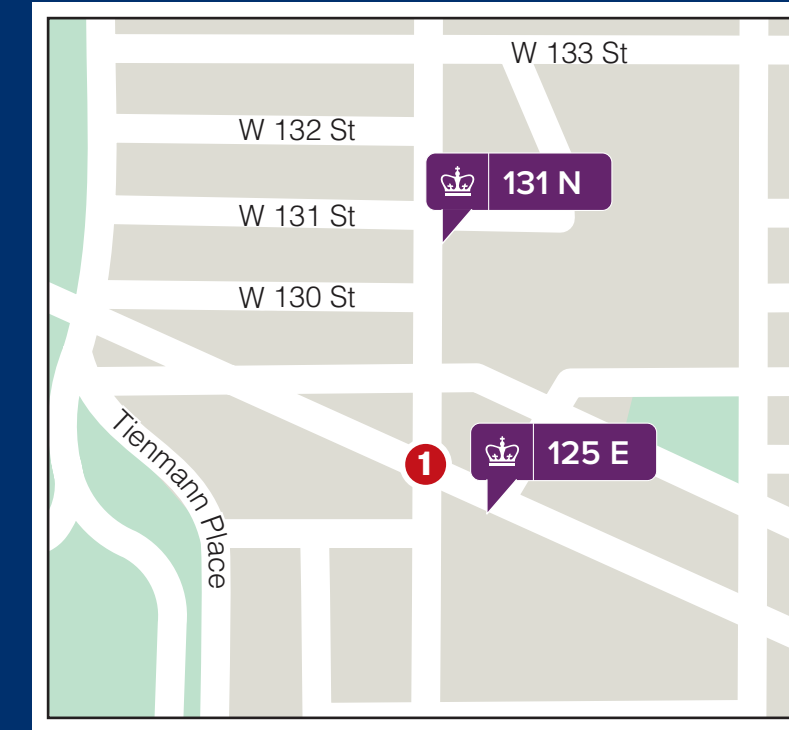

Lamont-Doherty Shuttle Schedule

The Lamont-Doherty Shuttle provides riders with stops across Columbia's Lamont-Doherty, CUIMC, Manhattanville, and Morningside campuses, as well as Ft. Lee.

Effective May 27 – July 29, 2026

Lamont-Doherty Stop

Ft. Lee Stop

CUIMC Stop

Manhattanville Stop

Morningside Stop

Monday–Friday Schedule

Lamont-Doherty Geoscience Building	Parker Plaza (Morningside Bound)	MC 166 (Morningside Bound)	125 E (576 W 125 St)	120 TC (Arrival)	120 TC (Ft. Lee & Lamont Bound)	131 N (SE corner of W 131 St)	167 N (Ft. Lee/Lamont-Doherty Bound)	Parker Plaza (Lamont-Doherty Bound)	Lamont-Doherty (Arrival)
7:30 a.m.			8:15 a.m.	8:25 a.m.	8:00 a.m.	8:05 a.m.			8:40 a.m.
					8:30 a.m.*	8:35 a.m.			9:10 a.m.
9:20 a.m.			9:50 a.m.	10:00 a.m.	9:00 a.m.	9:05 a.m.			9:40 a.m.
10:00 a.m.	10:13 a.m.	10:23 a.m.	10:30 a.m.	10:45 a.m.	10:00 a.m.	10:05 a.m.			10:40 a.m.
11:00 a.m.	11:13 a.m.	11:23 a.m.	11:30 a.m.	11:45 a.m.	11:00 a.m.	11:05 a.m.	11:13 a.m.	11:23 a.m.	11:45 a.m.
NO 12:00 P.M. DEPARTURE FROM LAMONT-DOHERTY					12:00 p.m.	12:05 p.m.	12:13 p.m.	12:23 p.m.	12:45 p.m.
1:00 p.m.	1:13 p.m.	1:23 p.m.	1:30 p.m.	1:45 p.m.	NO 1:00 P.M. DEPARTURE FROM MORNINGSIDE				
2:00 p.m.	2:13 p.m.	2:23 p.m.	2:30 p.m.	2:45 p.m.	2:00 p.m.	2:05 p.m.	2:13 p.m.	2:23 p.m.	2:45 p.m.
3:00 p.m.			3:30 p.m.	3:40 p.m.	3:00 p.m.	3:05 p.m.	3:13 p.m.	3:23 p.m.	3:45 p.m.
4:00 p.m.			4:30 p.m.	4:40 p.m.	4:00 p.m.	4:05 p.m.			4:40 p.m.
5:00 p.m.	COLUMBIA BRANDED		5:30 p.m.	5:40 p.m.	5:00 p.m.	5:05 p.m.			5:40 p.m.
5:30 p.m.	ACADEMY BRANDED		6:00 p.m.	6:10 p.m.	6:00 p.m.**	6:05 p.m.			6:40 p.m.
6:00 p.m.		6:23 p.m.	6:30 p.m.	6:40 p.m.					
7:00 p.m.**			7:30 p.m.	7:40 p.m.					

Saturday Schedule

120 TC	131 N (SE corner of W 131 St)	Lamont-Doherty (Estimated Arrival)	Lamont-Doherty Geoscience Building	125 E (576 W 125 St)	120 TC (Estimated Arrival)
9:00 a.m.	9:05 a.m.	9:45 a.m.	5:00 p.m.	5:30 p.m.	5:45 p.m.