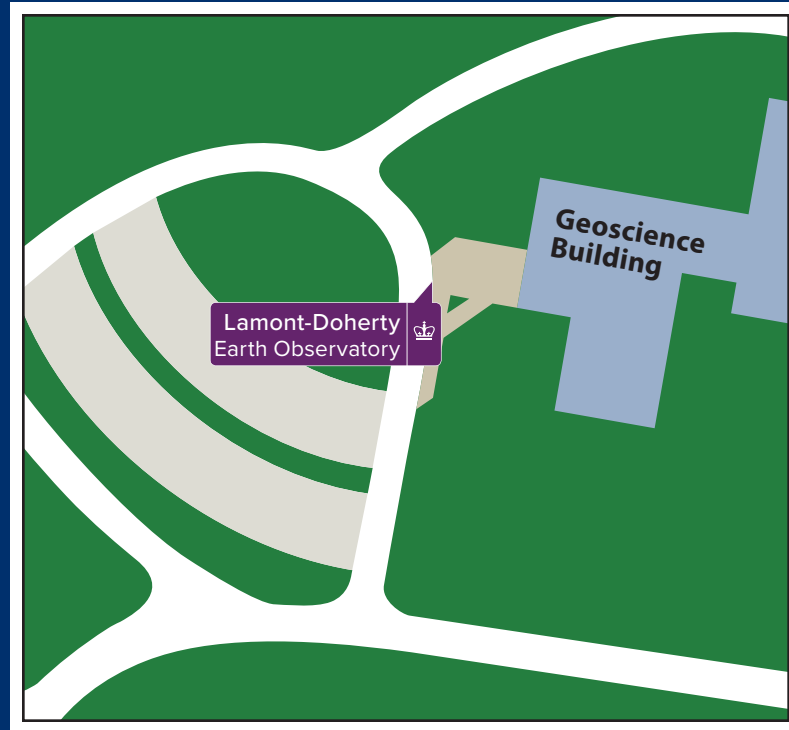

Lamont-Doherty Shuttle Schedule

The Lamont-Doherty Shuttle provides riders with stops across Columbia's Lamont-Doherty, CUIMC, Manhattanville, and Morningside campuses, as well as Ft. Lee.

Effective May 27 – July 29, 2026

Lamont-Doherty Stop

Ft. Lee Stop

CUIMC Stop

Manhattanville Stop

Morningside Stop

Monday–Friday Schedule

Lamont-Doherty Geoscience Building	Parker Plaza (Morningside Bound)	MC 166 (Morningside Bound)	125 E (576 W 125 St)	120 TC (Arrival)	120 TC (Ft. Lee & Lamont Bound)	131 N (SE corner of W 131 St)	167 N (Ft. Lee/Lamont-Doherty Bound)	Parker Plaza (Lamont-Doherty Bound)	Lamont-Doherty (Arrival)
7:30 a.m.			8:15 a.m.	8:25 a.m.	8:00 a.m.	8:05 a.m.			8:40 a.m.
					8:30 a.m.*	8:35 a.m.			9:10 a.m.
9:20 a.m.			9:50 a.m.	10:00 a.m.	9:00 a.m.	9:05 a.m.			9:40 a.m.
10:00 a.m.	10:13 a.m.	10:23 a.m.	10:30 a.m.	10:45 a.m.	10:00 a.m.	10:05 a.m.			10:40 a.m.
11:00 a.m.	11:13 a.m.	11:23 a.m.	11:30 a.m.	11:45 a.m.	11:00 a.m.	11:05 a.m.	11:13 a.m.	11:23 a.m.	11:45 a.m.
NO 12:00 P.M. DEPARTURE FROM LAMONT-DOHERTY					12:00 p.m.	12:05 p.m.	12:13 p.m.	12:23 p.m.	12:45 p.m.
1:00 p.m.	1:13 p.m.	1:23 p.m.	1:30 p.m.	1:45 p.m.	NO 1:00 P.M. DEPARTURE FROM MORNINGSIDE				
2:00 p.m.	2:13 p.m.	2:23 p.m.	2:30 p.m.	2:45 p.m.	2:00 p.m.	2:05 p.m.	2:13 p.m.	2:23 p.m.	2:45 p.m.
3:00 p.m.			3:30 p.m.	3:40 p.m.	3:00 p.m.	3:05 p.m.	3:13 p.m.	3:23 p.m.	3:45 p.m.
4:00 p.m.			4:30 p.m.	4:40 p.m.	4:00 p.m.	4:05 p.m.			4:40 p.m.
5:00 p.m.	COLUMBIA BRANDED		5:30 p.m.	5:40 p.m.	5:00 p.m.	5:05 p.m.			5:40 p.m.
5:30 p.m.	ACADEMY BRANDED		6:00 p.m.	6:10 p.m.	6:00 p.m.**	6:05 p.m.			6:40 p.m.
6:00 p.m.		6:23 p.m.	6:30 p.m.	6:40 p.m.					
7:00 p.m.**			7:30 p.m.	7:40 p.m.					

Saturday Schedule

120 TC	131 N (SE corner of W 131 St)	Lamont-Doherty (Estimated Arrival)	Lamont-Doherty Geoscience Building	125 E (576 W 125 St)	120 TC (Estimated Arrival)
9:00 a.m.	9:05 a.m.	9:45 a.m.	5:00 p.m.	5:30 p.m.	5:45 p.m.