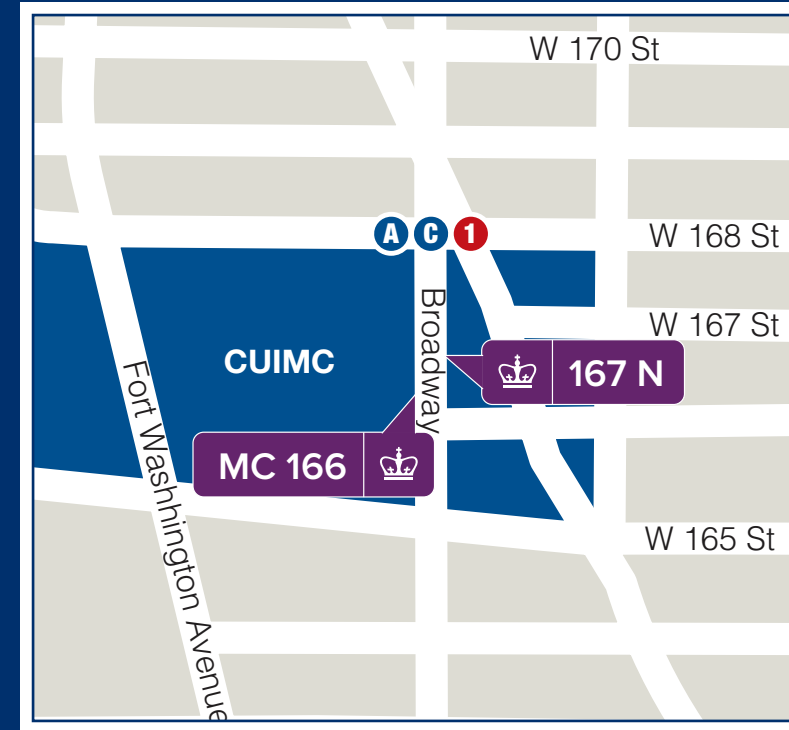

Lamont-Doherty Shuttle Schedule

The Lamont-Doherty Shuttle provides riders with stops across Columbia's Lamont-Doherty, CUIMC, Manhattanville, and Morningside campuses, as well as Ft. Lee.

Effective May 27 – July 29, 2026

Lamont-Doherty Stop

Ft. Lee Stop

CUIMC Stop

Manhattanville Stop

Morningside Stop

Monday–Friday Schedule

Lamont-Doherty Geoscience Building	Parker Plaza (Morningside Bound)	MC 166 (Morningside Bound)	125 E (576 W 125 St)	120 TC (Arrival)	120 TC (Ft. Lee & Lamont Bound)	131 N (SE corner of W 131 St)	167 N (Ft. Lee/Lamont-Doherty Bound)	Parker Plaza (Lamont-Doherty Bound)	Lamont-Doherty (Arrival)
7:30 a.m.			8:15 a.m.	8:25 a.m.	8:00 a.m.	8:05 a.m.			8:40 a.m.
					8:30 a.m.*	8:35 a.m.			9:10 a.m.
9:20 a.m.			9:50 a.m.	10:00 a.m.	9:00 a.m.	9:05 a.m.			9:40 a.m.
10:00 a.m.	10:13 a.m.	10:23 a.m.	10:30 a.m.	10:45 a.m.	10:00 a.m.	10:05 a.m.			10:40 a.m.
11:00 a.m.	11:13 a.m.	11:23 a.m.	11:30 a.m.	11:45 a.m.	11:00 a.m.	11:05 a.m.	11:13 a.m.	11:23 a.m.	11:45 a.m.
NO 12:00 P.M. DEPARTURE FROM LAMONT-DOHERTY					12:00 p.m.	12:05 p.m.	12:13 p.m.	12:23 p.m.	12:45 p.m.
1:00 p.m.	1:13 p.m.	1:23 p.m.	1:30 p.m.	1:45 p.m.	NO 1:00 P.M. DEPARTURE FROM MORNINGSIDE				
2:00 p.m.	2:13 p.m.	2:23 p.m.	2:30 p.m.	2:45 p.m.	2:00 p.m.	2:05 p.m.	2:13 p.m.	2:23 p.m.	2:45 p.m.
3:00 p.m.			3:30 p.m.	3:40 p.m.	3:00 p.m.	3:05 p.m.	3:13 p.m.	3:23 p.m.	3:45 p.m.
4:00 p.m.			4:30 p.m.	4:40 p.m.	4:00 p.m.	4:05 p.m.			4:40 p.m.
5:00 p.m.	COLUMBIA BRANDED		5:30 p.m.	5:40 p.m.	5:00 p.m.	5:05 p.m.			5:40 p.m.
5:30 p.m.	ACADEMY BRANDED		6:00 p.m.	6:10 p.m.	6:00 p.m.**	6:05 p.m.			6:40 p.m.
6:00 p.m.		6:23 p.m.	6:30 p.m.	6:40 p.m.					
7:00 p.m.**			7:30 p.m.	7:40 p.m.					

Saturday Schedule

120 TC	131 N (SE corner of W 131 St)	Lamont-Doherty (Estimated Arrival)	Lamont-Doherty Geoscience Building	125 E (576 W 125 St)	120 TC (Estimated Arrival)
9:00 a.m.	9:05 a.m.	9:45 a.m.	5:00 p.m.	5:30 p.m.	5:45 p.m.