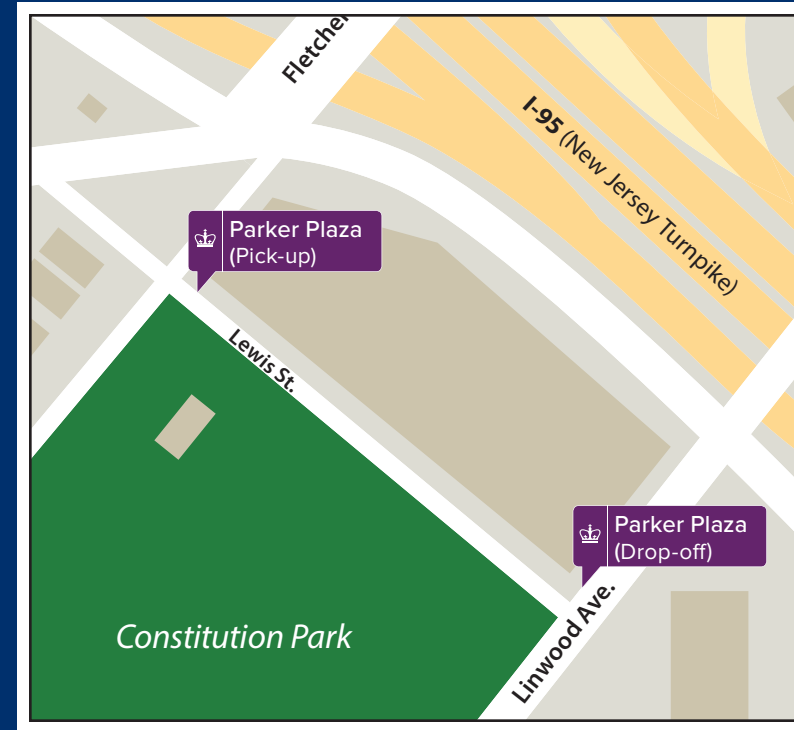

Lamont-Doherty Shuttle Schedule

The Lamont-Doherty Shuttle provides riders with stops across Columbia's Lamont-Doherty, CUIMC, Manhattanville, and Morningside campuses, as well as Ft. Lee.

Effective May 27 – July 29, 2026

Lamont-Doherty Stop

Ft. Lee Stop

CUIMC Stop

Manhattanville Stop

Morningside Stop

Monday–Friday Schedule

Lamont-Doherty Geoscience Building	Parker Plaza (Morningside Bound)	MC 166 (Morningside Bound)	125 E (576 W 125 St)	120 TC (Arrival)	120 TC (Ft. Lee & Lamont Bound)	131 N (SE corner of W 131 St)	167 N (Ft. Lee/Lamont-Doherty Bound)	Parker Plaza (Lamont-Doherty Bound)	Lamont-Doherty (Arrival)
7:30 a.m.			8:15 a.m.	8:25 a.m.	8:00 a.m.	8:05 a.m.			8:40 a.m.
					8:30 a.m.*	8:35 a.m.			9:10 a.m.
9:20 a.m.			9:50 a.m.	10:00 a.m.	9:00 a.m.	9:05 a.m.			9:40 a.m.
10:00 a.m.	10:13 a.m.	10:23 a.m.	10:30 a.m.	10:45 a.m.	10:00 a.m.	10:05 a.m.			10:40 a.m.
11:00 a.m.	11:13 a.m.	11:23 a.m.	11:30 a.m.	11:45 a.m.	11:00 a.m.	11:05 a.m.	11:13 a.m.	11:23 a.m.	11:45 a.m.
NO 12:00 P.M. DEPARTURE FROM LAMONT-DOHERTY					12:00 p.m.	12:05 p.m.	12:13 p.m.	12:23 p.m.	12:45 p.m.
1:00 p.m.	1:13 p.m.	1:23 p.m.	1:30 p.m.	1:45 p.m.	NO 1:00 P.M. DEPARTURE FROM MORNINGSIDE				
2:00 p.m.	2:13 p.m.	2:23 p.m.	2:30 p.m.	2:45 p.m.	2:00 p.m.	2:05 p.m.	2:13 p.m.	2:23 p.m.	2:45 p.m.
3:00 p.m.			3:30 p.m.	3:40 p.m.	3:00 p.m.	3:05 p.m.	3:13 p.m.	3:23 p.m.	3:45 p.m.
4:00 p.m.			4:30 p.m.	4:40 p.m.	4:00 p.m.	4:05 p.m.			4:40 p.m.
5:00 p.m.	COLUMBIA BRANDED		5:30 p.m.	5:40 p.m.	5:00 p.m.	5:05 p.m.			5:40 p.m.
5:30 p.m.	ACADEMY BRANDED		6:00 p.m.	6:10 p.m.	6:00 p.m.**	6:05 p.m.			6:40 p.m.
6:00 p.m.		6:23 p.m.	6:30 p.m.	6:40 p.m.					
7:00 p.m.**			7:30 p.m.	7:40 p.m.					

Saturday Schedule

120 TC	131 N (SE corner of W 131 St)	Lamont-Doherty (Estimated Arrival)	Lamont-Doherty Geoscience Building	125 E (576 W 125 St)	120 TC (Estimated Arrival)
9:00 a.m.	9:05 a.m.	9:45 a.m.	5:00 p.m.	5:30 p.m.	5:45 p.m.