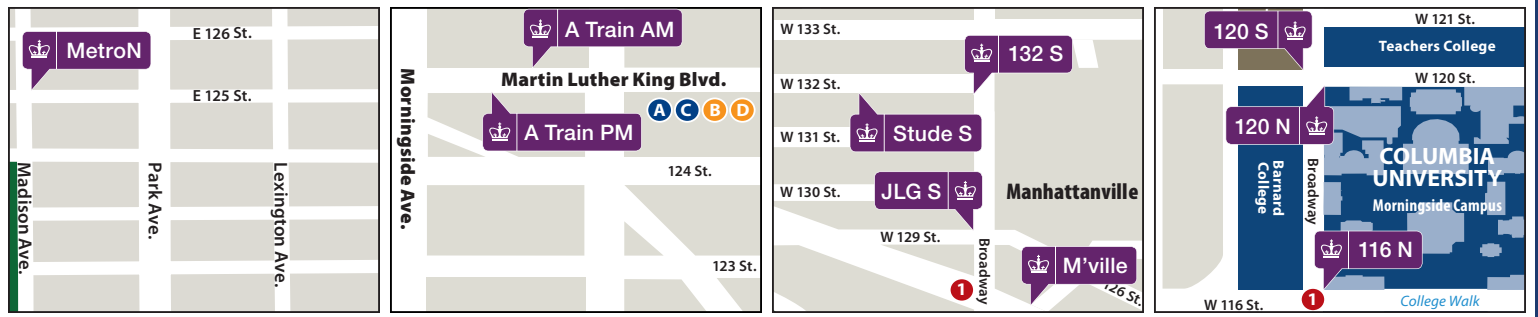

Manhattanville Loop Shuttle Schedule

Effective February 15, 2019

CHANGES TO SHUTTLE SCHEDULES

Routes Impacted: Intercampus, Manhattanville Loop, Lamont, and GWB/Fort Lee: To improve the coverage of our shuttle system across all Columbia campuses, we have made changes to our schedules that impact riders across multiple shuttle lines.

Be ready for your commute: The schedule changes mostly impact stop times during the morning and evening commute. Please visit our website to view & download the updated schedules.

	MetroN	A Train AM	TC 120 N	EC	JLG N	Stude N	Nash N	157 N	CUIMC
AM	8:23	8:26	8:35	8:38	8:39	8:40	8:41	8:47	D/O
	132 S	JLG S	A Train AM				TC 120N	JLG N	Stude N
	8:45	8:46	8:49			8:45**	8:49**	9:05	9:09
	9:15	9:16	9:19			9:35	9:39	9:40	
	132 S	JLG S	120 S	116 S	116 N	120N	JLG N	Stude N	
	8:50***	8:51	8:53	8:55	9:15	9:16	9:19	9:20	
	9:45	9:46	9:48		10:05	10:06	10:09	10:10	
	MetroN	A Train AM	Stude S	132 S	JLG S	120 S	116 N	120 N	
			10:26	10:27	10:28	10:30	10:37 D/O	10:38	
			11:46	11:47	11:48	11:50	11:57	11:58	
PM	Stude S	132 S	JLG S	120 S	116 N	120 N	A Train PM	MetroN	
	12:06	12:07	12:08	12:10	12:17	12:18			
	12:26	12:27	12:28	12:30	12:37	12:38			
	12:46	12:47	12:48	12:50	12:57	12:58			
	1:06	1:07	1:08	1:10	1:17	1:18			
	1:26	1:27	1:28	1:30	1:37	1:38			
	1:46	1:47	1:48	1:50	1:57	1:58			
	2:06	2:07	2:08	2:10	2:17	2:18			
	2:26	2:27	2:28	2:30	2:37	2:38			
	2:46	2:47	2:48	2:50	2:57	2:58			
	3:06	3:07	3:08	3:10	3:17	3:18			
	3:26	3:27	3:28	3:30	3:37	3:38			
	3:46	3:47	3:48	3:50	3:57	3:58			
	4:06	4:07	4:08	4:10	4:17	4:18			
	4:26	4:27	4:28	4:30	4:37	4:38			
4:46	4:47	4:48	4:50	4:57	4:58				
5:06	5:07	5:08				5:18	5:23 D/O		

STOP LOCATIONS

- Metro N: NE corner of 125th St. & Madison Ave. facing North
- A Train AM: NW corner of 125th St. & St. Nicholas Ave. facing West
- A Train PM: 125th St. btwn. St. Nicholas Ave. & Morningside
- CUIMC: SW corner of 166th St. & Broadway facing South (Children's Hospital)
- TC 120 N: 525 West 120th St. btwn Broadway & Amsterdam (Teacher's College)
- EC: Employment Center, SE corner of Tiemann Place facing North
- JLG N: SE corner of 130th St. & Broadway facing North
- Stude N: SE corner of 132nd St. & Broadway facing North
- Stude S: 612 West 132nd St. (Studebaker Entrance)
- 132 S: SW corner of 132nd St. & Broadway

- *** 132 S 8:50 AM only: 601 West 132nd St. (NW corner of 132nd St. & Broadway facing west), shuttle turns south at 132nd St., does not continue north to CUIMC
- JLG S: NW corner of 129th St. & Broadway facing South
- 120 N: SE corner of 120th St. & Broadway facing North
- 120 S: NW corner of 120th St. & Broadway facing South
- 116 N: NE corner of 116th St. & Broadway facing North
- 116 S: NW corner of 116th St. & Broadway (mid-day only) facing South
- Nash N: SE corner of 133rd St. & Broadway facing North
- 157 N: NE corner of 157th St. & Broadway facing North
- ** Shuttle turns south at 132nd St., does not continue north to CUIMC

NOTES

- Time in italics indicates soft stop. Shuttle only stops upon request or if passenger is waiting. Shuttles can depart early and may not stop if passengers are not waiting. Be at stop 3 minutes before scheduled time.
- D/O indicates drop off only.

KEY

- Blue Shuttle
- Red Shuttle
- Green Shuttle