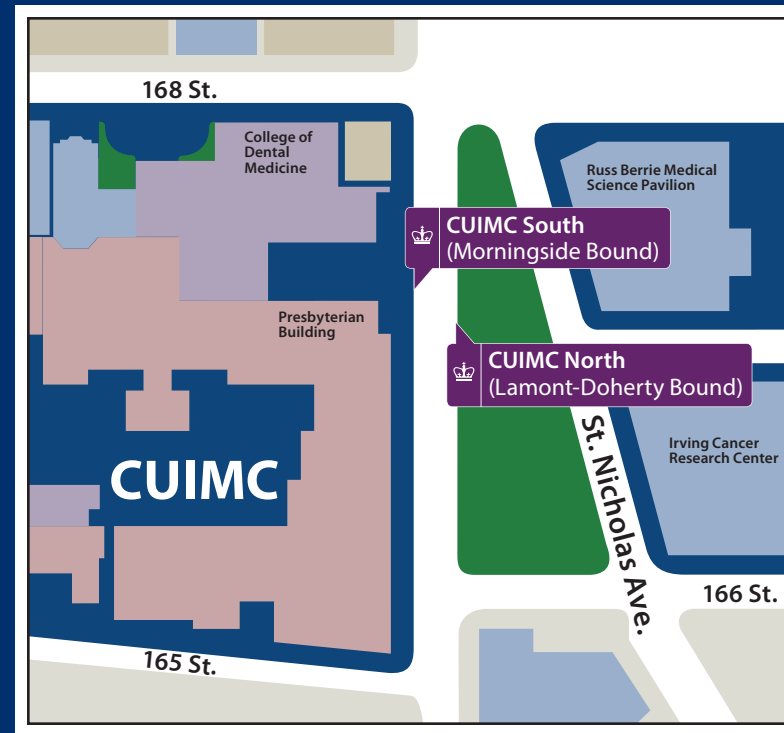

Lamont-Doherty Shuttle Schedule

The Lamont-Doherty Shuttle provides riders with stops across Columbia's Lamont-Doherty, CUIMC, Manhattanville, and Morningside campuses, as well as Ft. Lee.

Effective September 7, 2021

CUIMC Stop

Monday–Friday Schedule

Lamont-Doherty Geoscience Building	Ft. Lee (Morningside Bound)	CUIMC South (Morningside Bound)	Studebaker South (Broadway @ 131st Street, Southbound)	Morningside @ 120th Street (Arrival)	Morningside @ 120th Street (Ft. Lee & Lamont Bound)	Studebaker North (Broadway @ 131st Street, Northbound)	CUIMC North (Ft. Lee/Lamont-Doherty Bound)	Ft. Lee (Lamont-Doherty Bound)	Lamont-Doherty (Arrival)
7:40 a.m.			8:15 a.m.	8:25 a.m.	8:00 a.m.	8:05 a.m.			8:40 a.m.
					8:30 a.m. *	8:35 a.m.			9:10 a.m.
9:00 a.m.			9:30 a.m.	9:40 a.m.	9:00 a.m.	9:05 a.m.			9:40 a.m.
10:00 a.m.	10:13 a.m.	10:23 a.m.	10:30 a.m.	10:45 a.m.	10:00 a.m.	10:05 a.m.			10:40 a.m.
11:00 a.m.	11:13 a.m.	11:23 a.m.	11:30 a.m.	11:45 a.m.	11:00 a.m.	11:05 a.m.	11:13 a.m.	11:23 a.m.	11:45 a.m.
NO 12:00 P.M. DEPARTURE FROM LAMONT-DOHERTY									
1:00 p.m.	1:13 p.m.	1:23 p.m.	1:30 p.m.	1:45 p.m.	NO 1:00 P.M. DEPARTURE FROM MORNINGSIDE				
2:00 p.m.	2:13 p.m.	2:23 p.m.	2:30 p.m.	2:45 p.m.	2:00 p.m.	2:05 p.m.	2:13 p.m.	2:23 p.m.	2:45 p.m.
3:00 p.m.			3:30 p.m.	3:40 p.m.	3:00 p.m.	3:05 p.m.	3:13 p.m.	3:23 p.m.	3:45 p.m.
4:00 p.m.			4:30 p.m.	4:40 p.m.	4:00 p.m.	4:05 p.m.			4:40 p.m.
5:00 p.m.			5:30 p.m.	5:40 p.m.	5:00 p.m.	5:05 p.m.			5:40 p.m.
5:00 p.m. **		5:25 p.m.		5:45 p.m.	6:00 p.m. ***	6:05 p.m.			6:40 p.m.
6:00 p.m.			6:30 p.m.	6:40 p.m.					
7:00 p.m. ***			7:30 p.m.	7:40 p.m.					

* PLEASE NOTE: Single run by 54 passenger Academy branded bus, no return to Morningside

** PLEASE NOTE: 2 buses depart at 5:00 p.m., Columbia branded and a Academy branded that stops at CUIMC and continues to Morningside