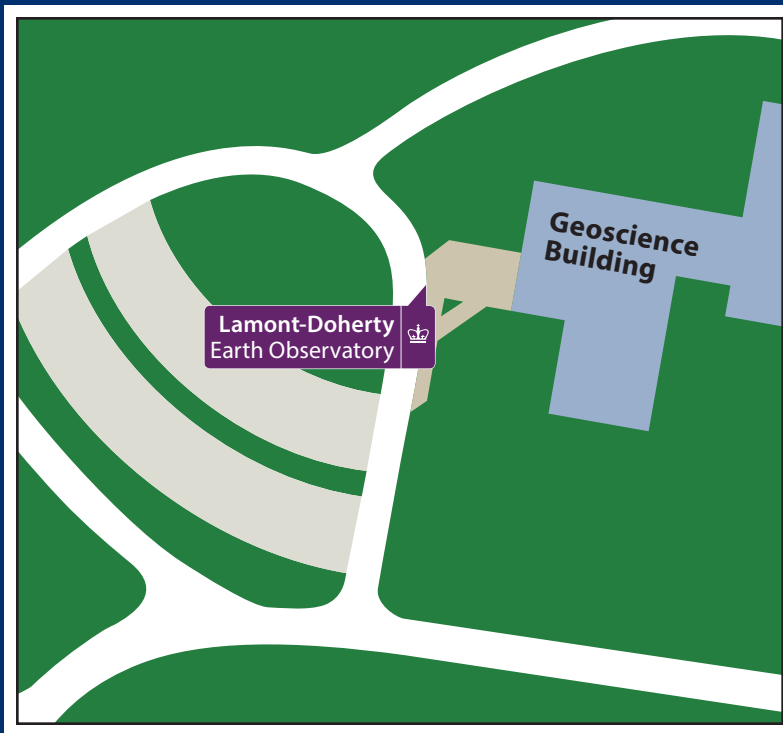

Lamont-Doherty Shuttle Schedule

The Lamont-Doherty Shuttle provides riders with stops across Columbia's Lamont-Doherty, CUIMC, Manhattanville, and Morningside campuses, as well as Ft. Lee.

Effective September 7, 2021

Lamont-Doherty Stop