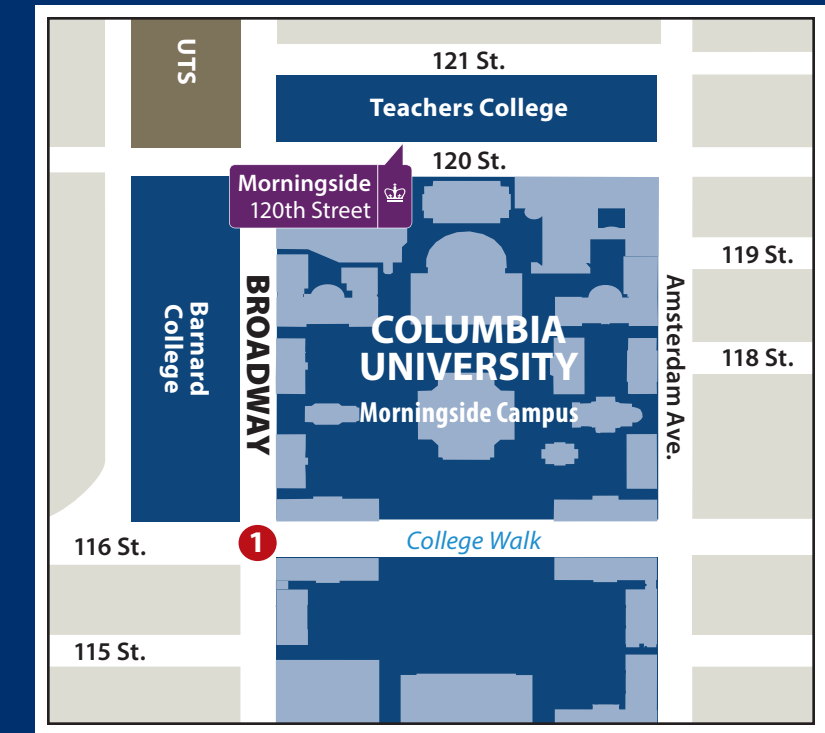

Lamont-Doherty Stop

Ft. Lee Stop

CUIMC Stop

Manhattanville Stop

Morningside Stop

Monday–Friday Schedule

Lamont-Doherty Geoscience Building	Ft. Lee (Morningside Bound)	CUIMC South (Morningside Bound)	Studebaker South (Broadway @ 131st Street, Southbound)	Morningside @ 120th Street (Arrival)	Morningside @ 120th Street (Ft. Lee & Lamont Bound)	Studebaker North (Broadway @ 131st Street, Northbound)	CUIMC North (Ft. Lee/Lamont-Doherty Bound)	Ft. Lee (Lamont-Doherty Bound)	Lamont-Doherty (Arrival)
7:40 a.m.			8:15 a.m.	8:25 a.m.	8:00 a.m.	8:05 a.m.			8:40 a.m.
					8:30 a.m. *	8:35 a.m.			9:10 a.m.
9:00 a.m.			9:30 a.m.	9:40 a.m.	9:00 a.m.	9:05 a.m.			9:40 a.m.
10:00 a.m.	10:13 a.m.	10:23 a.m.	10:30 a.m.	10:45 a.m.	10:00 a.m.	10:05 a.m.			10:40 a.m.
11:00 a.m.	11:13 a.m.	11:23 a.m.	11:30 a.m.	11:45 a.m.	11:00 a.m.	11:05 a.m.	11:13 a.m.	11:23 a.m.	11:45 a.m.
NO 12:00 P.M. DEPARTURE FROM LAMONT-DOHERTY									
1:00 p.m.	1:13 p.m.	1:23 p.m.	1:30 p.m.	1:45 p.m.	NO 1:00 P.M. DEPARTURE FROM MORNINGSIDE				
2:00 p.m.	2:13 p.m.	2:23 p.m.	2:30 p.m.	2:45 p.m.	2:00 p.m.	2:05 p.m.	2:13 p.m.	2:23 p.m.	2:45 p.m.
3:00 p.m.			3:30 p.m.	3:40 p.m.	3:00 p.m.	3:05 p.m.	3:13 p.m.	3:23 p.m.	3:45 p.m.
4:00 p.m.			4:30 p.m.	4:40 p.m.	4:00 p.m.	4:05 p.m.			4:40 p.m.
5:00 p.m.			5:30 p.m.	5:40 p.m.	5:00 p.m.	5:05 p.m.			5:40 p.m.
5:00 p.m. **		5:25 p.m.		5:45 p.m.	6:00 p.m. ***	6:05 p.m.			6:40 p.m.
6:00 p.m.			6:30 p.m.	6:40 p.m.					
7:00 p.m. ***			7:30 p.m.	7:40 p.m.					

*** PLEASE NOTE: 6:00 p.m. Lamont-Doherty bound service and 7:00 p.m. Morningside bound service does not run on Friday

Saturday Schedule

Morningside @ 120th Street	Studebaker North (Broadway @ 131st Street, Northbound)	Lamont-Doherty (Estimated Arrival)	Lamont-Doherty Geoscience Building	Studebaker South (Broadway @ 131st Street, Southbound)	Morningside @ 120th Street (Estimated Arrival)
9:00 a.m.	9:05 a.m.	9:45 a.m.	5:00 p.m.	5:30 p.m.	5:45 p.m.