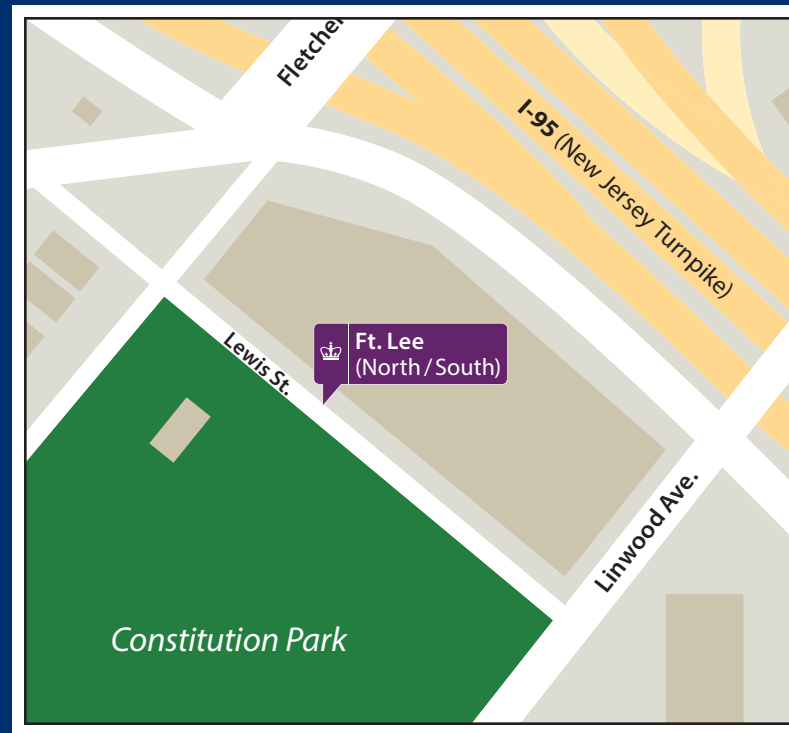

Ft. Lee Stop