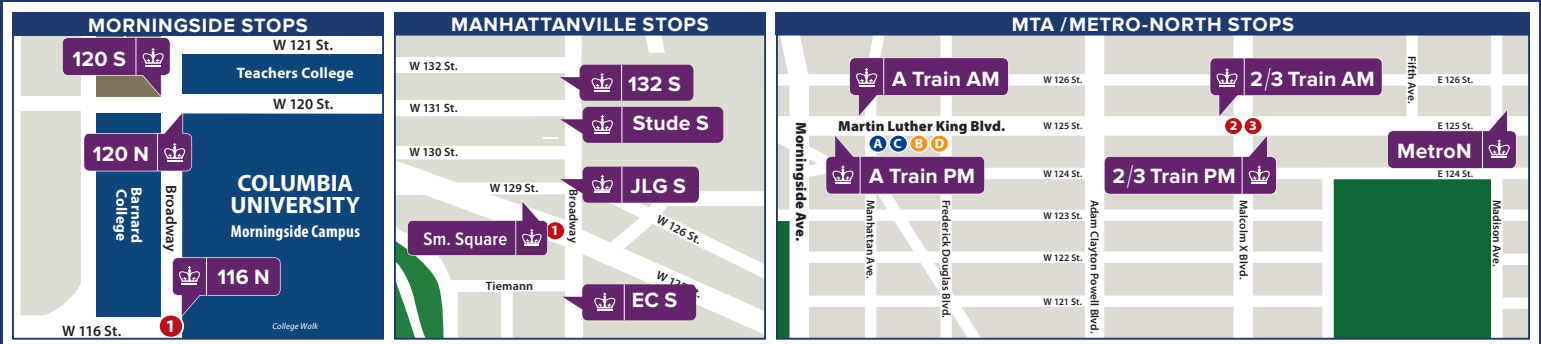

# Manhattanville Loop Shuttle Schedule

**NEW EC South STOP**

Effective February 17, 2025

	MetroN	2/3 Train	A Train AM	Sm. Square	132 S	Stude S	JLG S	<b>EC S</b>	120 S	116 N	120 N
AM	7:23	7:24	7:26	7:36	7:40	7:43	7:44	7:45	7:46	7:52	7:53
				7:56	8:00	8:03	8:04	8:05	8:06	8:12	8:13
				8:16	8:20	8:23	8:24	8:25	8:26	8:32	8:33
				8:36	8:40	8:43	8:44	8:45	8:46	8:52	8:53
				8:56	9:00	9:03	9:04	9:05	9:06	9:12	9:13
				9:16	9:20	9:23	9:24	9:25	9:26	9:32	9:33
				9:36	9:40	9:43	9:44	9:45	9:46	9:52	9:53
				9:56	10:00	10:03	10:04	10:05	10:06	10:12 D/O	
				10:36	10:40	10:43	10:44	10:46	10:46	10:32	10:33
				10:56	11:00	11:03	11:04	11:06	11:06	11:13	11:14
			11:16	11:20	11:23	11:24	11:26	11:26	11:33	11:34	
			11:36	11:40	11:43	11:44	11:46	11:46	11:53 D/O		

### STOP LOCATIONS

- Metro N: NE corner of 125th St. & Madison Ave. facing North
- A Train AM: NW corner of 125th St. & St. Nicholas Ave. facing West
- A Train PM: 125th St. btwn. St. Nicholas Ave. & Morningside
- 2/3 Train AM: 105 W 125th St. (in front of Staples)
- 2/3 Train PM: 72 W 125th St. (in front of Chipotle)
- EC S - 3165 Broadway (Starbucks)
- Sm. Square: SE corner of 125th & 129th Sts. facing West (by the West Entrance to the Forum)

- Stude S: Broadway btwn 130th & 131st St. (south of the CitiBike station)
- 132 S: SW corner of 132nd St. & Broadway
- JLG S: NW corner of 129th St. & Broadway facing South
- 120 N: SE corner of 120th St. & Broadway facing North
- 120 S: NW corner of 120th St. & Broadway facing South
- 116 N: NE corner of 116th St. & Broadway facing North