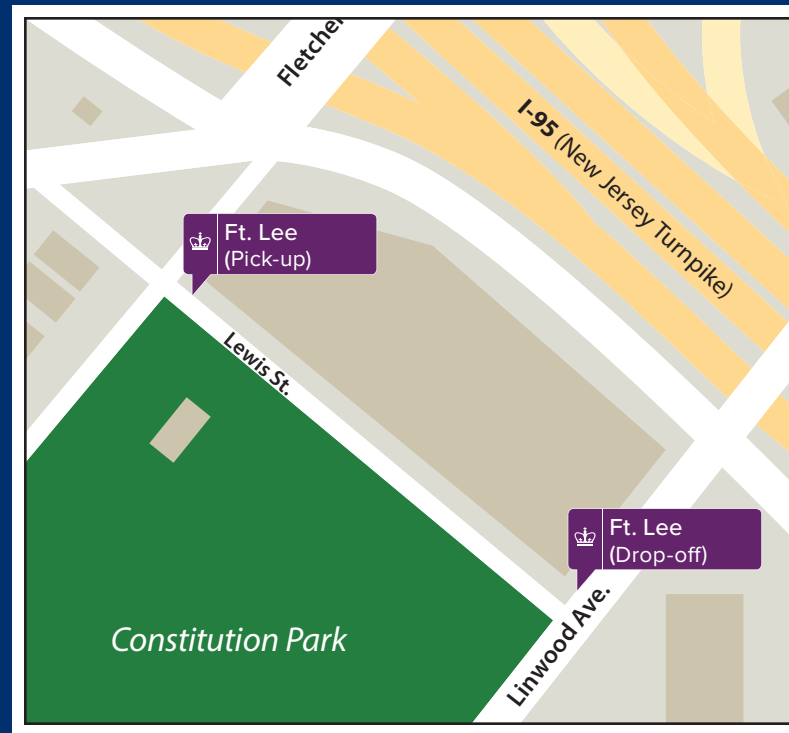

Lamont-Doherty Stop

Ft. Lee Stop

CUIMC Stop

Manhattanville Stop

Morningside Stop

Monday–Friday Schedule

Lamont-Doherty Geoscience Building	Ft. Lee (Morningside Bound)	MC 166 (Morningside Bound)	125 E (576 W 125 St)	120 TC (Arrival)	120 TC (Ft. Lee & Lamont Bound)	131 N (SE corner of W 131 St)	167 N (Ft. Lee/Lamont-Doherty Bound)	Ft. Lee (Lamont-Doherty Bound)	Lamont-Doherty (Arrival)
7:30 a.m.			8:15 a.m.	8:25 a.m.	8:00 a.m.	8:05 a.m.			8:40 a.m.
					8:30 a.m.*	8:35 a.m.			9:10 a.m.
9:00 a.m.			9:30 a.m.	9:40 a.m.	9:00 a.m.	9:05 a.m.			9:40 a.m.
10:00 a.m.	10:13 a.m.	10:23 a.m.	10:30 a.m.	10:45 a.m.	10:00 a.m.	10:05 a.m.			10:40 a.m.
11:00 a.m.	11:13 a.m.	11:23 a.m.	11:30 a.m.	11:45 a.m.	11:00 a.m.	11:05 a.m.	11:13 a.m.	11:23 a.m.	11:45 a.m.
NO 12:00 P.M. DEPARTURE FROM LAMONT-DOHERTY					12:00 p.m.	12:05 p.m.	12:13 p.m.	12:23 p.m.	12:45 p.m.
1:00 p.m.	1:13 p.m.	1:23 p.m.	1:30 p.m.	1:45 p.m.	NO 1:00 P.M. DEPARTURE FROM MORNINGSIDE				
2:00 p.m.	2:13 p.m.	2:23 p.m.	2:30 p.m.	2:45 p.m.	2:00 p.m.	2:05 p.m.	2:13 p.m.	2:23 p.m.	2:45 p.m.
3:00 p.m.			3:30 p.m.	3:40 p.m.	3:00 p.m.	3:05 p.m.	3:13 p.m.	3:23 p.m.	3:45 p.m.
4:00 p.m.			4:30 p.m.	4:40 p.m.	4:00 p.m.	4:05 p.m.			4:40 p.m.
5:00 p.m. (MON-THUR)	Columbia Branded		5:30 p.m.	5:40 p.m.	5:00 p.m.	5:05 p.m.			5:40 p.m.
5:05 p.m. (MON-THUR)	Academy Branded	5:30 p.m.		5:50 p.m.	6:00 p.m.**	6:05 p.m.			6:40 p.m.
5:00 p.m.*** (FRI)	Columbia Branded	5:25 p.m.		5:45 p.m.					
5:30 p.m.*** (FRI)	Academy Branded		6:00 p.m.	6:10 p.m.					
6:00 p.m.			6:30 p.m.	6:40 p.m.					
7:00 p.m.**			7:30 p.m.	7:40 p.m.					

***PLEASE NOTE: These trips operate on Fridays ONLY

Saturday Schedule

120 TC	131 N (SE corner of W 131 St)	Lamont-Doherty (Estimated Arrival)	Lamont-Doherty Geoscience Building	125 E (576 W 125 St)	Morningside @ 120th Street (Estimated Arrival)
9:00 a.m.	9:05 a.m.	9:45 a.m.	5:00 p.m.	5:30 p.m.	5:45 p.m.