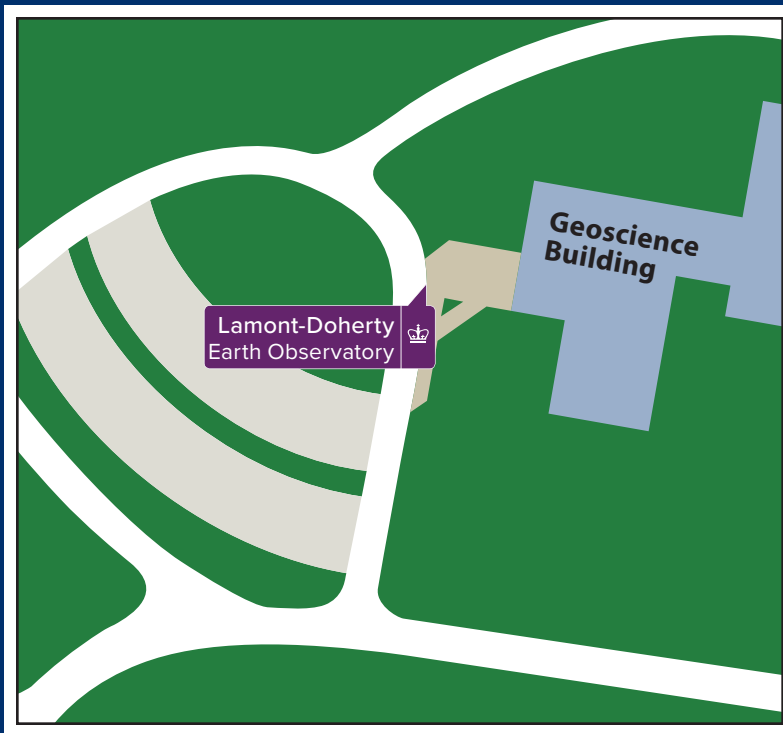

Lamont-Doherty Stop

Ft. Lee Stop

CUIMC Stop

Manhattanville Stop

Morningside Stop

Monday–Friday Schedule

Lamont-Doherty Geoscience Building	Ft. Lee (Morningside Bound)	MC 166 (Morningside Bound)	125 E (576 W 125 St)	120 TC (Arrival)	120 TC (Ft. Lee & Lamont Bound)	131 N (SE corner of W 131 St)	167 N (Ft. Lee/Lamont-Doherty Bound)	Ft. Lee (Lamont-Doherty Bound)	Lamont-Doherty (Arrival)
7:30 a.m.			8:15 a.m.	8:25 a.m.	8:00 a.m.	8:05 a.m.			8:40 a.m.
					8:30 a.m.*	8:35 a.m.			9:10 a.m.
9:00 a.m.			9:30 a.m.	9:40 a.m.	9:00 a.m.	9:05 a.m.			9:40 a.m.
10:00 a.m.	10:13 a.m.	10:23 a.m.	10:30 a.m.	10:45 a.m.	10:00 a.m.	10:05 a.m.			10:40 a.m.
11:00 a.m.	11:13 a.m.	11:23 a.m.	11:30 a.m.	11:45 a.m.	11:00 a.m.	11:05 a.m.	11:13 a.m.	11:23 a.m.	11:45 a.m.
NO 12:00 P.M. DEPARTURE FROM LAMONT-DOHERTY					12:00 p.m.	12:05 p.m.	12:13 p.m.	12:23 p.m.	12:45 p.m.
1:00 p.m.	1:13 p.m.	1:23 p.m.	1:30 p.m.	1:45 p.m.	NO 1:00 P.M. DEPARTURE FROM MORNINGSIDE				
2:00 p.m.	2:13 p.m.	2:23 p.m.	2:30 p.m.	2:45 p.m.	2:00 p.m.	2:05 p.m.	2:13 p.m.	2:23 p.m.	2:45 p.m.
3:00 p.m.			3:30 p.m.	3:40 p.m.	3:00 p.m.	3:05 p.m.	3:13 p.m.	3:23 p.m.	3:45 p.m.
4:00 p.m.			4:30 p.m.	4:40 p.m.	4:00 p.m.	4:05 p.m.			4:40 p.m.
5:00 p.m. (MON-THUR)	Columbia Branded		5:30 p.m.	5:40 p.m.	5:00 p.m.	5:05 p.m.			5:40 p.m.
5:05 p.m. (MON-THUR)	Academy Branded	5:30 p.m.		5:50 p.m.	6:00 p.m.**	6:05 p.m.			6:40 p.m.
5:00 p.m.*** (FRI)	Columbia Branded	5:25 p.m.		5:45 p.m.					
5:30 p.m.*** (FRI)	Academy Branded		6:00 p.m.	6:10 p.m.					
6:00 p.m.			6:30 p.m.	6:40 p.m.					
7:00 p.m.**			7:30 p.m.	7:40 p.m.					

***PLEASE NOTE: These trips operate on Fridays ONLY

Saturday Schedule

120 TC	131 N (SE corner of W 131 St)	Lamont-Doherty (Estimated Arrival)	Lamont-Doherty Geoscience Building	125 E (576 W 125 St)	Morningside @ 120th Street (Estimated Arrival)
9:00 a.m.	9:05 a.m.	9:45 a.m.	5:00 p.m.	5:30 p.m.	5:45 p.m.