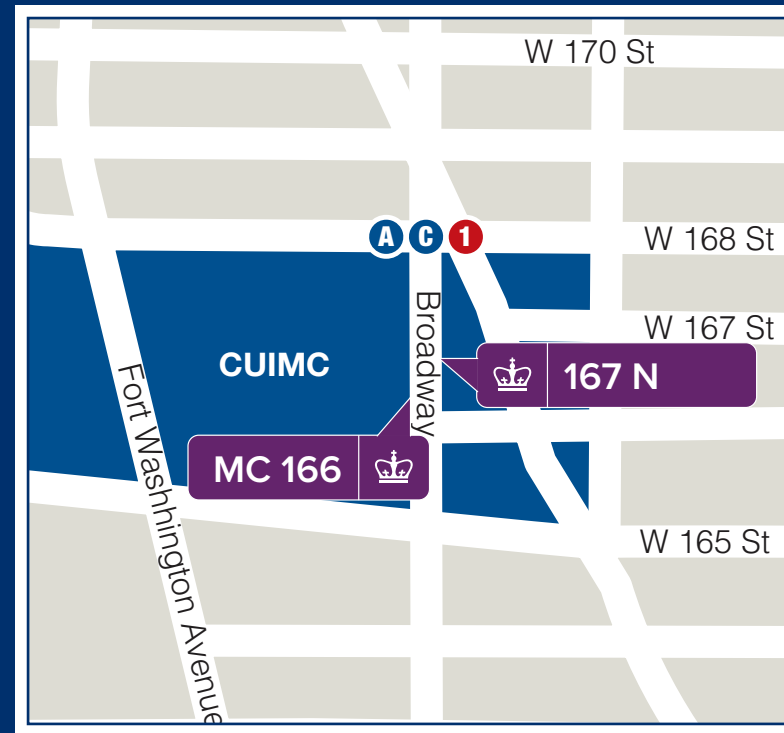

Lamont-Doherty Shuttle Schedule

The Lamont-Doherty Shuttle provides riders with stops across Columbia's Lamont-Doherty, CUIMC, Manhattanville, and Morningside campuses, as well as Ft. Lee.

Effective September 2, 2025

CUIMC Stop

Monday–Friday Schedule

Lamont-Doherty Geoscience Building	Ft. Lee (Morningside Bound)	MC 166 (Morningside Bound)	125 E (576 W 125 St)	120 TC (Arrival)	120 TC (Ft. Lee & Lamont Bound)	131 N (SE corner of W 131 St)	167 N (Ft. Lee/Lamont-Doherty Bound)	Ft. Lee (Lamont-Doherty Bound)	Lamont-Doherty (Arrival)
7:30 a.m.			8:15 a.m.	8:25 a.m.	8:00 a.m.	8:05 a.m.			8:40 a.m.
					8:30 a.m.*	8:35 a.m.			9:10 a.m.
9:00 a.m.			9:30 a.m.	9:40 a.m.	9:00 a.m.	9:05 a.m.			9:40 a.m.
10:00 a.m.	10:13 a.m.	10:23 a.m.	10:30 a.m.	10:45 a.m.	10:00 a.m.	10:05 a.m.			10:40 a.m.
11:00 a.m.	11:13 a.m.	11:23 a.m.	11:30 a.m.	11:45 a.m.	11:00 a.m.	11:05 a.m.	11:13 a.m.	11:23 a.m.	11:45 a.m.
NO 12:00 P.M. DEPARTURE FROM LAMONT-DOHERTY					12:00 p.m.	12:05 p.m.	12:13 p.m.	12:23 p.m.	12:45 p.m.
1:00 p.m.	1:13 p.m.	1:23 p.m.	1:30 p.m.	1:45 p.m.	NO 1:00 P.M. DEPARTURE FROM MORNINGSIDE				
2:00 p.m.	2:13 p.m.	2:23 p.m.	2:30 p.m.	2:45 p.m.	2:00 p.m.	2:05 p.m.	2:13 p.m.	2:23 p.m.	2:45 p.m.
3:00 p.m.			3:30 p.m.	3:40 p.m.	3:00 p.m.	3:05 p.m.	3:13 p.m.	3:23 p.m.	3:45 p.m.
4:00 p.m.			4:30 p.m.	4:40 p.m.	4:00 p.m.	4:05 p.m.			4:40 p.m.
5:00 p.m. (MON-THUR)	Columbia Branded		5:30 p.m.	5:40 p.m.	5:00 p.m.	5:05 p.m.			5:40 p.m.
5:05 p.m. (MON-THUR)	Academy Branded	5:30 p.m.		5:50 p.m.	6:00 p.m.**	6:05 p.m.			6:40 p.m.
5:00 p.m.*** (FRI)	Columbia Branded	5:25 p.m.		5:45 p.m.					
5:30 p.m.*** (FRI)	Academy Branded		6:00 p.m.	6:10 p.m.					
6:00 p.m.			6:30 p.m.	6:40 p.m.					
7:00 p.m.**			7:30 p.m.	7:40 p.m.					

PLEASE NOTE: Blue highlight indicates the trip is performed by 54 passenger Academy branded bus