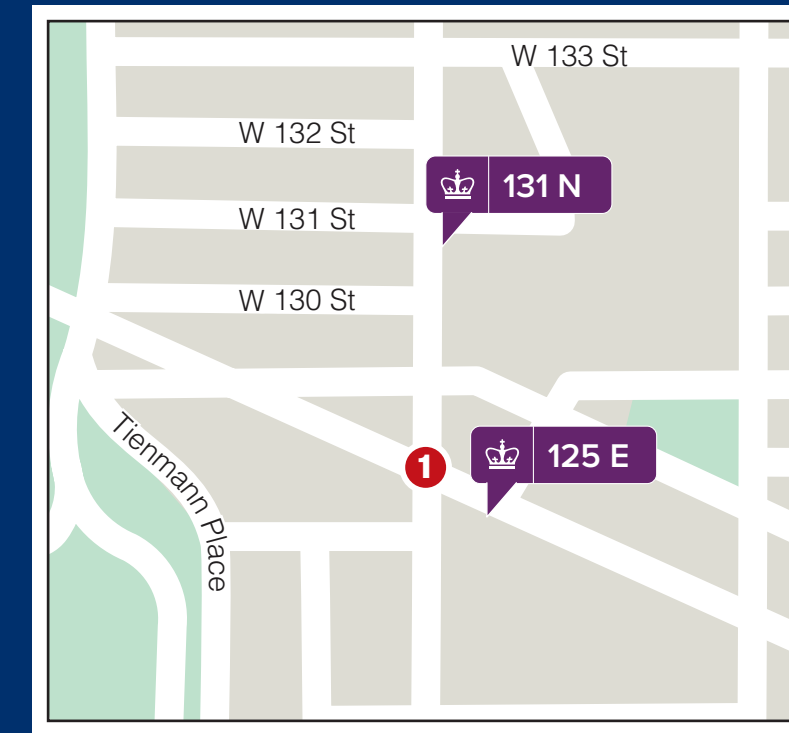

Lamont-Doherty Stop

Ft. Lee Stop

CUIMC Stop

Manhattanville Stop

Morningside Stop

Monday–Friday Schedule

Lamont-Doherty Geoscience Building	Ft. Lee (Morningside Bound)	MC 166 (Morningside Bound)	125 E (576 W 125 St)	120 TC (Arrival)	120 TC (Ft. Lee & Lamont Bound)	131 N (SE corner of W 131 St)	167 N (Ft. Lee/Lamont-Doherty Bound)	Ft. Lee (Lamont-Doherty Bound)	Lamont-Doherty (Arrival)
7:30 a.m.			8:15 a.m.	8:25 a.m.	8:00 a.m.	8:05 a.m.			8:40 a.m.
					8:30 a.m.*	8:35 a.m.			9:10 a.m.
9:00 a.m.			9:30 a.m.	9:40 a.m.	9:00 a.m.	9:05 a.m.			9:40 a.m.
10:00 a.m.	10:13 a.m.	10:23 a.m.	10:30 a.m.	10:45 a.m.	10:00 a.m.	10:05 a.m.			10:40 a.m.
11:00 a.m.	11:13 a.m.	11:23 a.m.	11:30 a.m.	11:45 a.m.	11:00 a.m.	11:05 a.m.	11:13 a.m.	11:23 a.m.	11:45 a.m.
NO 12:00 P.M. DEPARTURE FROM LAMONT-DOHERTY					12:00 p.m.	12:05 p.m.	12:13 p.m.	12:23 p.m.	12:45 p.m.
1:00 p.m.	1:13 p.m.	1:23 p.m.	1:30 p.m.	1:45 p.m.	NO 1:00 P.M. DEPARTURE FROM MORNINGSIDE				
2:00 p.m.	2:13 p.m.	2:23 p.m.	2:30 p.m.	2:45 p.m.	2:00 p.m.	2:05 p.m.	2:13 p.m.	2:23 p.m.	2:45 p.m.
3:00 p.m.			3:30 p.m.	3:40 p.m.	3:00 p.m.	3:05 p.m.	3:13 p.m.	3:23 p.m.	3:45 p.m.
4:00 p.m.			4:30 p.m.	4:40 p.m.	4:00 p.m.	4:05 p.m.			4:40 p.m.
5:00 p.m. (MON-THUR)	Columbia Branded		5:30 p.m.	5:40 p.m.	5:00 p.m.	5:05 p.m.			5:40 p.m.
5:05 p.m. (MON-THUR)	Academy Branded	5:30 p.m.		5:50 p.m.	6:00 p.m.**	6:05 p.m.			6:40 p.m.
5:00 p.m.*** (FRI)	Columbia Branded	5:25 p.m.		5:45 p.m.					
5:30 p.m.*** (FRI)	Academy Branded		6:00 p.m.	6:10 p.m.					
6:00 p.m.			6:30 p.m.	6:40 p.m.					
7:00 p.m.**			7:30 p.m.	7:40 p.m.					

***PLEASE NOTE: These trips operate on Fridays ONLY

Saturday Schedule

120 TC	131 N (SE corner of W 131 St)	Lamont-Doherty (Estimated Arrival)	Lamont-Doherty Geoscience Building	125 E (576 W 125 St)	Morningside @ 120th Street (Estimated Arrival)
9:00 a.m.	9:05 a.m.	9:45 a.m.	5:00 p.m.	5:30 p.m.	5:45 p.m.