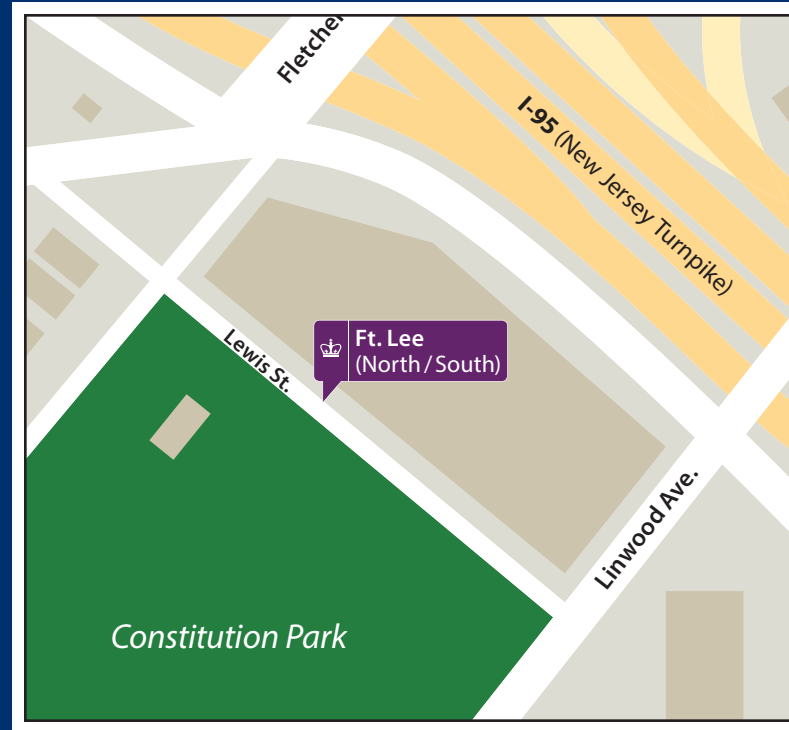

Lamont-Doherty Shuttle Schedule

The Lamont-Doherty Shuttle provides riders with stops across Columbia's Lamont-Doherty, CUIMC, Manhattanville, and Morningside campuses, as well as Ft. Lee.

Effective September 7, 2021

Lamont-Doherty Stop

Ft. Lee Stop

CUIMC Stop

Manhattanville Stop

Morningside Stop

Monday–Friday Schedule

Lamont-Doherty Geoscience Building	Ft. Lee (Morningside Bound)	CUIMC South (Morningside Bound)	Studebaker South (Broadway @ 131st Street, Southbound)	Morningside @ 120th Street (Ft. Lee & Lamont Bound)	Studebaker North (Broadway @ 131st Street, Northbound)	CUIMC North (Ft. Lee/Lamont-Doherty Bound)	Ft. Lee (Lamont-Doherty Bound)
7:40 a.m.			8:15 a.m.	8:00 a.m.	8:05 a.m.		
				8:30 a.m. *	8:35 a.m.		
9:00 a.m.			9:30 a.m.	9:00 a.m.	9:05 a.m.		
10:00 a.m.	10:13 a.m.	10:23 a.m.	10:30 a.m.	10:00 a.m.	10:05 a.m.		
11:00 a.m.	11:13 a.m.	11:23 a.m.	11:30 a.m.	11:00 a.m.	11:05 a.m.	11:13 a.m.	11:23 a.m.
NO 12:00 P.M. DEPARTURE FROM LAMONT-DOHERTY				12:00 p.m.	12:05 p.m.	12:13 p.m.	12:23 p.m.
1:00 p.m.	1:13 p.m.	1:23 p.m.	1:30 p.m.	NO 1:00 P.M. DEPARTURE FROM MORNINGSIDE			
2:00 p.m.	2:13 p.m.	2:23 p.m.	2:30 p.m.	2:00 p.m.	2:05 p.m.	2:13 p.m.	2:23 p.m.
3:00 p.m.			3:30 p.m.	3:00 p.m.	3:05 p.m.	3:13 p.m.	3:23 p.m.
4:00 p.m.			4:30 p.m.	4:00 p.m.	4:05 p.m.		
5:00 p.m.			5:30 p.m.	5:00 p.m.	5:05 p.m.		
5:00 p.m. **		5:25 p.m.		6:00 p.m. ***	6:05 p.m.		
6:00 p.m.			6:30 p.m.				
7:00 p.m. ***			7:30 p.m.				

*** PLEASE NOTE: 6:00 p.m. Lamont-Doherty bound service and 7:00 p.m. Morningside bound service does not run on Friday

Saturday Schedule

Morningside @ 120th Street	Studebaker North (Broadway @ 131st Street, Northbound)	Lamont-Doherty (Estimated Arrival)	Lamont-Doherty Geoscience Building	Studebaker South (Broadway @ 131st Street, Southbound)	Morningside @ 120th Street (Estimated Arrival)
9:00 a.m.	9:05 a.m.	9:55 a.m.	5:00 p.m.	5:30 p.m.	5:55 p.m.