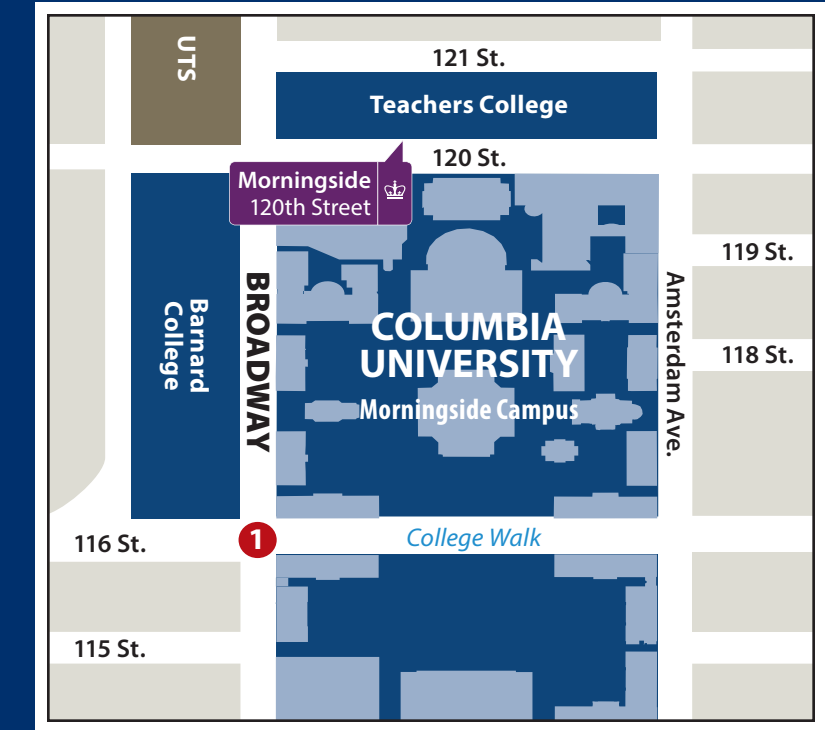

Lamont-Doherty Shuttle Schedule

The Lamont-Doherty Shuttle provides riders with stops across Columbia's Lamont-Doherty, CUIMC, Manhattanville, and Morningside campuses, as well as Ft. Lee.

Effective September 7, 2021

Lamont-Doherty Stop

Ft. Lee Stop

CUIMC Stop

Manhattanville Stop

Morningside Stop

Monday–Friday Schedule

Lamont-Doherty Geoscience Building	Ft. Lee (Morningside Bound)	CUIMC South (Morningside Bound)	Studebaker South (Broadway @ 131st Street, Southbound)	Morningside @ 120th Street (Ft. Lee & Lamont Bound)	Studebaker North (Broadway @ 131st Street, Northbound)	CUIMC North (Ft. Lee/Lamont-Doherty Bound)	Ft. Lee (Lamont-Doherty Bound)
7:40 a.m.			8:15 a.m.	8:00 a.m.	8:05 a.m.		
				8:30 a.m. *	8:35 a.m.		
9:00 a.m.			9:30 a.m.	9:00 a.m.	9:05 a.m.		
10:00 a.m.	10:13 a.m.	10:23 a.m.	10:30 a.m.	10:00 a.m.	10:05 a.m.		
11:00 a.m.	11:13 a.m.	11:23 a.m.	11:30 a.m.	11:00 a.m.	11:05 a.m.	11:13 a.m.	11:23 a.m.
NO 12:00 P.M. DEPARTURE FROM LAMONT-DOHERTY				12:00 p.m.	12:05 p.m.	12:13 p.m.	12:23 p.m.
1:00 p.m.	1:13 p.m.	1:23 p.m.	1:30 p.m.	NO 1:00 P.M. DEPARTURE FROM MORNINGSIDE			
2:00 p.m.	2:13 p.m.	2:23 p.m.	2:30 p.m.	2:00 p.m.	2:05 p.m.	2:13 p.m.	2:23 p.m.
3:00 p.m.			3:30 p.m.	3:00 p.m.	3:05 p.m.	3:13 p.m.	3:23 p.m.
4:00 p.m.			4:30 p.m.	4:00 p.m.	4:05 p.m.		
5:00 p.m.			5:30 p.m.	5:00 p.m.	5:05 p.m.		
5:00 p.m. **		5:25 p.m.		6:00 p.m. ***	6:05 p.m.		
6:00 p.m.			6:30 p.m.				
7:00 p.m. ***			7:30 p.m.				

*** PLEASE NOTE: 6:00 p.m. Lamont-Doherty bound service and 7:00 p.m. Morningside bound service does not run on Friday

Saturday Schedule

Morningside @ 120th Street	Studebaker North (Broadway @ 131st Street, Northbound)	Lamont-Doherty (Estimated Arrival)	Lamont-Doherty Geoscience Building	Studebaker South (Broadway @ 131st Street, Southbound)	Morningside @ 120th Street (Estimated Arrival)
9:00 a.m.	9:05 a.m.	9:55 a.m.	5:00 p.m.	5:30 p.m.	5:55 p.m.