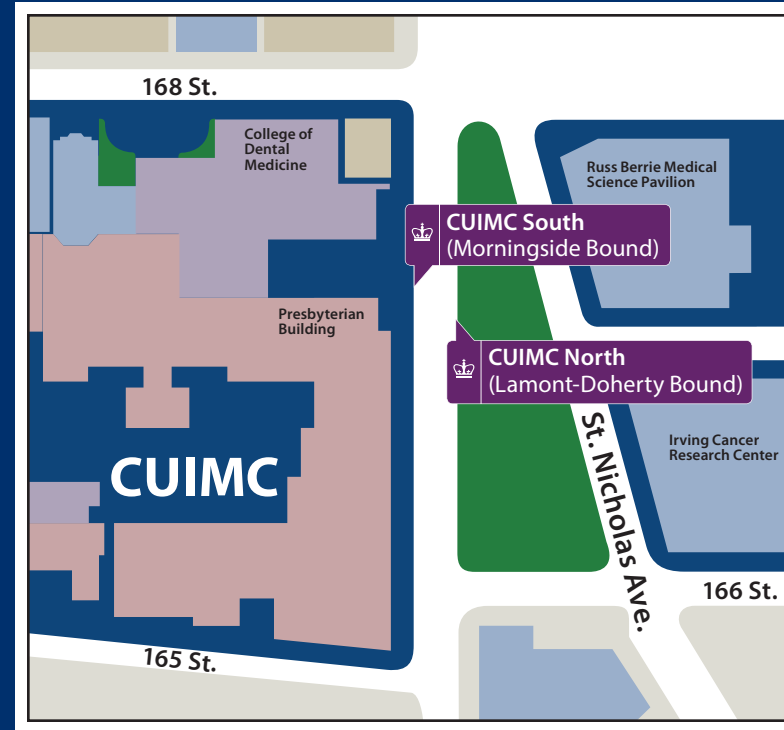

Lamont-Doherty Shuttle Schedule

The Lamont-Doherty Shuttle provides riders with stops across Columbia's Lamont-Doherty, CUIMC, Manhattanville, and Morningside campuses, as well as Ft. Lee.

Effective September 7, 2021

Lamont-Doherty Stop

Ft. Lee Stop

CUIMC Stop

Manhattanville Stop

Morningside Stop

Monday–Friday Schedule

Lamont-Doherty Geoscience Building	Ft. Lee (Morningside Bound)	CUIMC South (Morningside Bound)	Studebaker South (Broadway @ 131st Street, Southbound)	Morningside @ 120th Street (Ft. Lee & Lamont Bound)	Studebaker North (Broadway @ 131st Street, Northbound)	CUIMC North (Ft. Lee/Lamont-Doherty Bound)	Ft. Lee (Lamont-Doherty Bound)
7:40 a.m.			8:15 a.m.	8:00 a.m.	8:05 a.m.		
				8:30 a.m. *	8:35 a.m.		
9:00 a.m.			9:30 a.m.	9:00 a.m.	9:05 a.m.		
10:00 a.m.	10:13 a.m.	10:23 a.m.	10:30 a.m.	10:00 a.m.	10:05 a.m.		
11:00 a.m.	11:13 a.m.	11:23 a.m.	11:30 a.m.	11:00 a.m.	11:05 a.m.	11:13 a.m.	11:23 a.m.
NO 12:00 P.M. DEPARTURE FROM LAMONT-DOHERTY				12:00 p.m.	12:05 p.m.	12:13 p.m.	12:23 p.m.
1:00 p.m.	1:13 p.m.	1:23 p.m.	1:30 p.m.	NO 1:00 P.M. DEPARTURE FROM MORNINGSIDE			
2:00 p.m.	2:13 p.m.	2:23 p.m.	2:30 p.m.	2:00 p.m.	2:05 p.m.	2:13 p.m.	2:23 p.m.
3:00 p.m.			3:30 p.m.	3:00 p.m.	3:05 p.m.	3:13 p.m.	3:23 p.m.
4:00 p.m.			4:30 p.m.	4:00 p.m.	4:05 p.m.		
5:00 p.m.			5:30 p.m.	5:00 p.m.	5:05 p.m.		
5:00 p.m. **		5:25 p.m.		6:00 p.m. ***	6:05 p.m.		
6:00 p.m.			6:30 p.m.				
7:00 p.m. ***			7:30 p.m.				

*** PLEASE NOTE: 6:00 p.m. Lamont-Doherty bound service and 7:00 p.m. Morningside bound service does not run on Friday

Saturday Schedule

Morningside @ 120th Street	Studebaker North (Broadway @ 131st Street, Northbound)	Lamont-Doherty (Estimated Arrival)	Lamont-Doherty Geoscience Building	Studebaker South (Broadway @ 131st Street, Southbound)	Morningside @ 120th Street (Estimated Arrival)
9:00 a.m.	9:05 a.m.	9:55 a.m.	5:00 p.m.	5:30 p.m.	5:55 p.m.