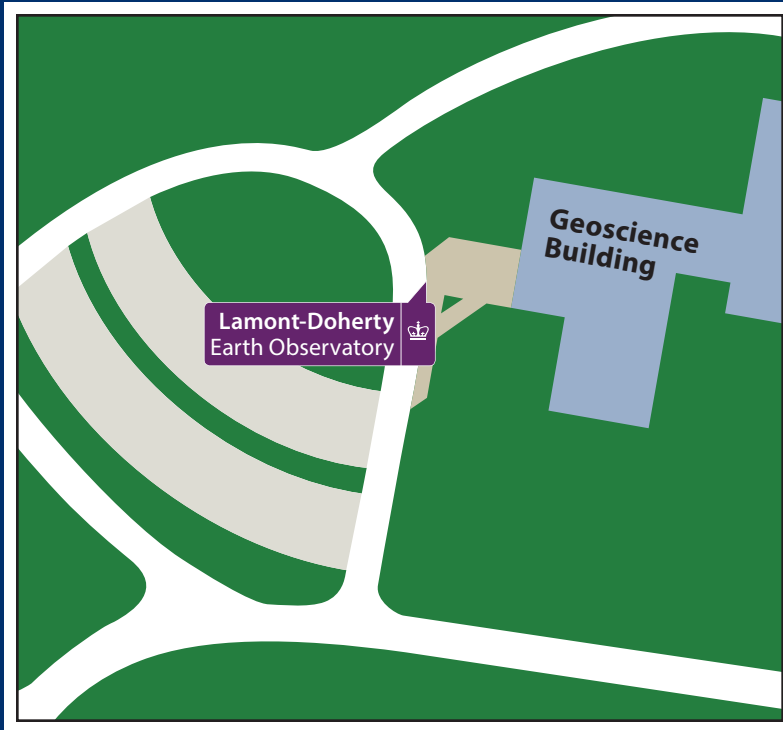

Lamont-Doherty Shuttle Schedule

The Lamont-Doherty Shuttle provides riders with stops across Columbia's Lamont-Doherty, CUIMC, Manhattanville, and Morningside campuses, as well as Ft. Lee.

Effective September 7, 2021

Lamont-Doherty Stop

Ft. Lee Stop

CUIMC Stop

Manhattanville Stop

Morningside Stop

Monday–Friday Schedule

Lamont-Doherty Geoscience Building	Ft. Lee (Morningside Bound)	CUIMC South (Morningside Bound)	Studebaker South (Broadway @ 131st Street, Southbound)	Morningside @ 120th Street (Ft. Lee & Lamont Bound)	Studebaker North (Broadway @ 131st Street, Northbound)	CUIMC North (Ft. Lee/Lamont-Doherty Bound)	Ft. Lee (Lamont-Doherty Bound)
7:40 a.m.			8:15 a.m.	8:00 a.m.	8:05 a.m.		
				8:30 a.m. *	8:35 a.m.		
9:00 a.m.			9:30 a.m.	9:00 a.m.	9:05 a.m.		
10:00 a.m.	10:13 a.m.	10:23 a.m.	10:30 a.m.	10:00 a.m.	10:05 a.m.		
11:00 a.m.	11:13 a.m.	11:23 a.m.	11:30 a.m.	11:00 a.m.	11:05 a.m.	11:13 a.m.	11:23 a.m.
NO 12:00 P.M. DEPARTURE FROM LAMONT-DOHERTY				12:00 p.m.	12:05 p.m.	12:13 p.m.	12:23 p.m.
1:00 p.m.	1:13 p.m.	1:23 p.m.	1:30 p.m.	NO 1:00 P.M. DEPARTURE FROM MORNINGSIDE			
2:00 p.m.	2:13 p.m.	2:23 p.m.	2:30 p.m.	2:00 p.m.	2:05 p.m.	2:13 p.m.	2:23 p.m.
3:00 p.m.			3:30 p.m.	3:00 p.m.	3:05 p.m.	3:13 p.m.	3:23 p.m.
4:00 p.m.			4:30 p.m.	4:00 p.m.	4:05 p.m.		
5:00 p.m.			5:30 p.m.	5:00 p.m.	5:05 p.m.		
5:00 p.m. **		5:25 p.m.		6:00 p.m. ***	6:05 p.m.		
6:00 p.m.			6:30 p.m.				
7:00 p.m. ***			7:30 p.m.				

*** PLEASE NOTE: 6:00 p.m. Lamont-Doherty bound service and 7:00 p.m. Morningside bound service does not run on Friday

Saturday Schedule

Morningside @ 120th Street	Studebaker North (Broadway @ 131st Street, Northbound)	Lamont-Doherty (Estimated Arrival)	Lamont-Doherty Geoscience Building	Studebaker South (Broadway @ 131st Street, Southbound)	Morningside @ 120th Street (Estimated Arrival)
9:00 a.m.	9:05 a.m.	9:55 a.m.	5:00 p.m.	5:30 p.m.	5:55 p.m.