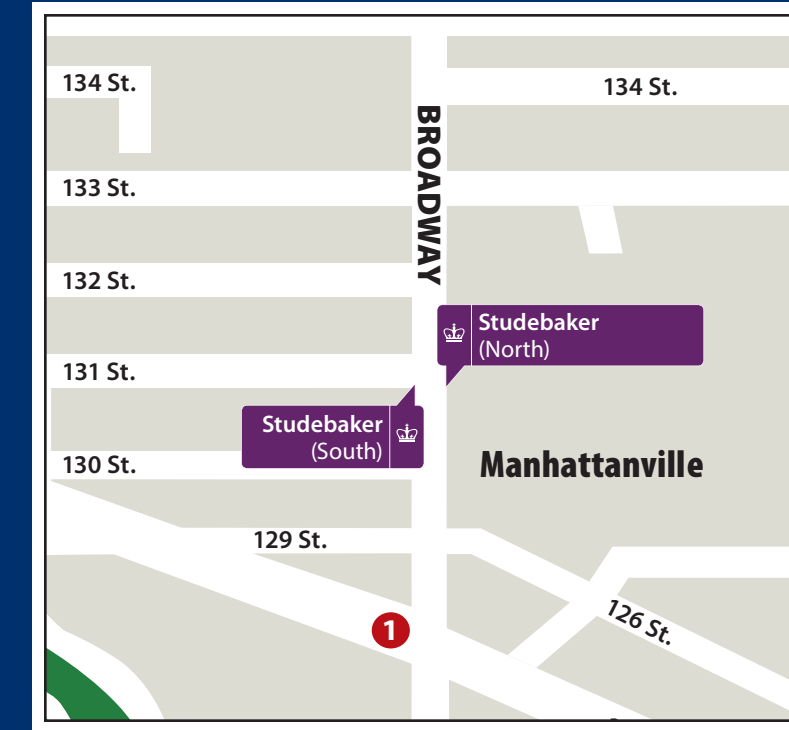

Lamont-Doherty Shuttle Schedule

The Lamont-Doherty Shuttle provides riders with stops across Columbia's Lamont-Doherty, CUIMC, Manhattanville, and Morningside campuses, as well as Ft. Lee.

Effective September 7, 2021

Lamont-Doherty Stop

Ft. Lee Stop

CUIMC Stop

Manhattanville Stop

Morningside Stop

Monday–Friday Schedule

Lamont-Doherty Geoscience Building	Ft. Lee (Morningside Bound)	CUIMC South (Morningside Bound)	Studebaker South (Broadway @ 131st Street, Southbound)	Morningside @ 120th Street (Ft. Lee & Lamont Bound)	Studebaker North (Broadway @ 131st Street, Northbound)	CUIMC North (Ft. Lee/Lamont-Doherty Bound)	Ft. Lee (Lamont-Doherty Bound)
7:40 a.m.			8:15 a.m.	8:00 a.m.	8:05 a.m.		
				8:30 a.m. *	8:35 a.m.		
9:00 a.m.			9:30 a.m.	9:00 a.m.	9:05 a.m.		
10:00 a.m.	10:13 a.m.	10:23 a.m.	10:30 a.m.	10:00 a.m.	10:05 a.m.		
11:00 a.m.	11:13 a.m.	11:23 a.m.	11:30 a.m.	11:00 a.m.	11:05 a.m.	11:13 a.m.	11:23 a.m.
NO 12:00 P.M. DEPARTURE FROM LAMONT-DOHERTY				12:00 p.m.	12:05 p.m.	12:13 p.m.	12:23 p.m.
1:00 p.m.	1:13 p.m.	1:23 p.m.	1:30 p.m.	NO 1:00 P.M. DEPARTURE FROM MORNINGSIDE			
2:00 p.m.	2:13 p.m.	2:23 p.m.	2:30 p.m.	2:00 p.m.	2:05 p.m.	2:13 p.m.	2:23 p.m.
3:00 p.m.			3:30 p.m.	3:00 p.m.	3:05 p.m.	3:13 p.m.	3:23 p.m.
4:00 p.m.			4:30 p.m.	4:00 p.m.	4:05 p.m.		
5:00 p.m.			5:30 p.m.	5:00 p.m.	5:05 p.m.		
5:00 p.m. **		5:25 p.m.		6:00 p.m. ***	6:05 p.m.		
6:00 p.m.			6:30 p.m.				
7:00 p.m. ***			7:30 p.m.				

*** PLEASE NOTE: 6:00 p.m. Lamont-Doherty bound service and 7:00 p.m. Morningside bound service does not run on Friday

Saturday Schedule

Morningside @ 120th Street	Studebaker North (Broadway @ 131st Street, Northbound)	Lamont-Doherty (Estimated Arrival)	Lamont-Doherty Geoscience Building	Studebaker South (Broadway @ 131st Street, Southbound)	Morningside @ 120th Street (Estimated Arrival)
9:00 a.m.	9:05 a.m.	9:55 a.m.	5:00 p.m.	5:30 p.m.	5:55 p.m.