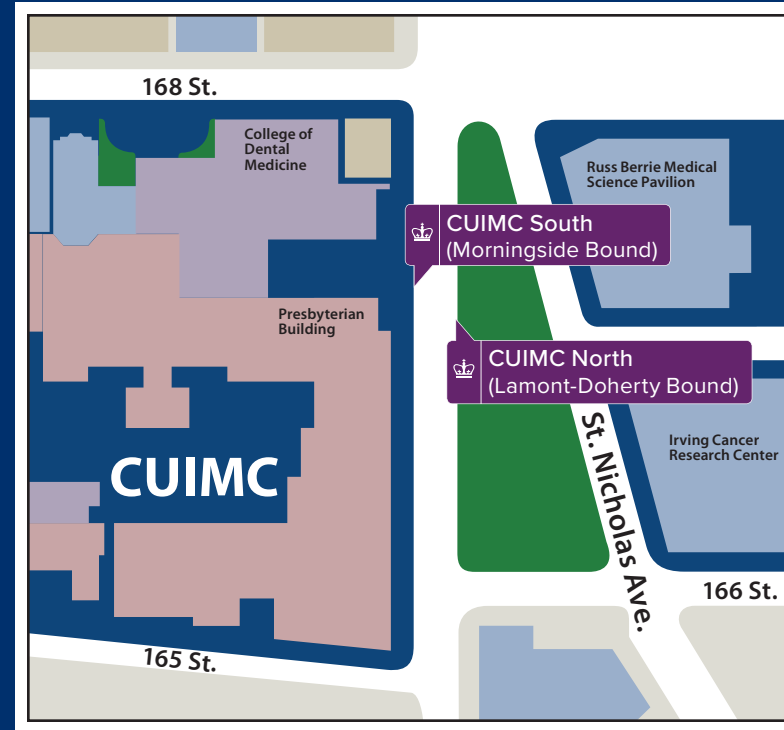

Lamont-Doherty Shuttle Schedule

The Lamont-Doherty Shuttle provides riders with stops across Columbia’s Lamont-Doherty, CUIMC, Manhattanville, and Morningside campuses, as well as Ft. Lee.

CUIMC Stop

Monday–Friday Schedule

Lamont-Doherty Geoscience Building	Ft. Lee (Morningside Bound)	CUIMC South (Morningside Bound)	Studebaker South (Broadway @ 131st Street, Southbound)	Morningside @ 120th Street (Arrival)	Morningside @ 120th Street (Ft. Lee & Lamont Bound)	Studebaker North (3270 Broadway)	CUIMC North (Ft. Lee/Lamont-Doherty Bound)	Ft. Lee (Lamont-Doherty Bound)	Lamont-Doherty (Arrival)
7:30 a.m.			8:15 a.m.	8:25 a.m.	8:00 a.m.	8:05 a.m.			8:40 a.m.
					8:30 a.m.*	8:35 a.m.			9:10 a.m.
9:00 a.m.			9:30 a.m.	9:40 a.m.	9:00 a.m.	9:05 a.m.			9:40 a.m.
10:00 a.m.	10:13 a.m.	10:23 a.m.	10:30 a.m.	10:45 a.m.	10:00 a.m.	10:05 a.m.			10:40 a.m.
11:00 a.m.	11:13 a.m.	11:23 a.m.	11:30 a.m.	11:45 a.m.	11:00 a.m.	11:05 a.m.	11:13 a.m.	11:23 a.m.	11:45 a.m.
NO 12:00 P.M. DEPARTURE FROM LAMONT-DOHERTY					12:00 p.m.	12:05 p.m.	12:13 p.m.	12:23 p.m.	12:45 p.m.
1:00 p.m.	1:13 p.m.	1:23 p.m.	1:30 p.m.	1:45 p.m.	NO 1:00 P.M. DEPARTURE FROM MORNINGSIDE				
2:00 p.m.	2:13 p.m.	2:23 p.m.	2:30 p.m.	2:45 p.m.	2:00 p.m.	2:05 p.m.	2:13 p.m.	2:23 p.m.	2:45 p.m.
3:00 p.m.			3:30 p.m.	3:40 p.m.	3:00 p.m.	3:05 p.m.	3:13 p.m.	3:23 p.m.	3:45 p.m.
4:00 p.m.			4:30 p.m.	4:40 p.m.	4:00 p.m.	4:05 p.m.			4:40 p.m.
5:00 p.m. (MON-THUR)	Columbia Branded		5:30 p.m.	5:40 p.m.	5:00 p.m.	5:05 p.m.			5:40 p.m.
5:00 p.m. (MON-THUR)	Academy Branded	5:25 p.m.		5:45 p.m.	6:00 p.m.**	6:05 p.m.			6:40 p.m.
5:00 p.m.*** (FRI)	Columbia Branded	5:25 p.m.		5:45 p.m.					
5:30 p.m.*** (FRI)	Academy Branded		6:00 p.m.	6:10 p.m.					
6:00 p.m.			6:30 p.m.	6:40 p.m.					
7:00 p.m.**			7:30 p.m.	7:40 p.m.