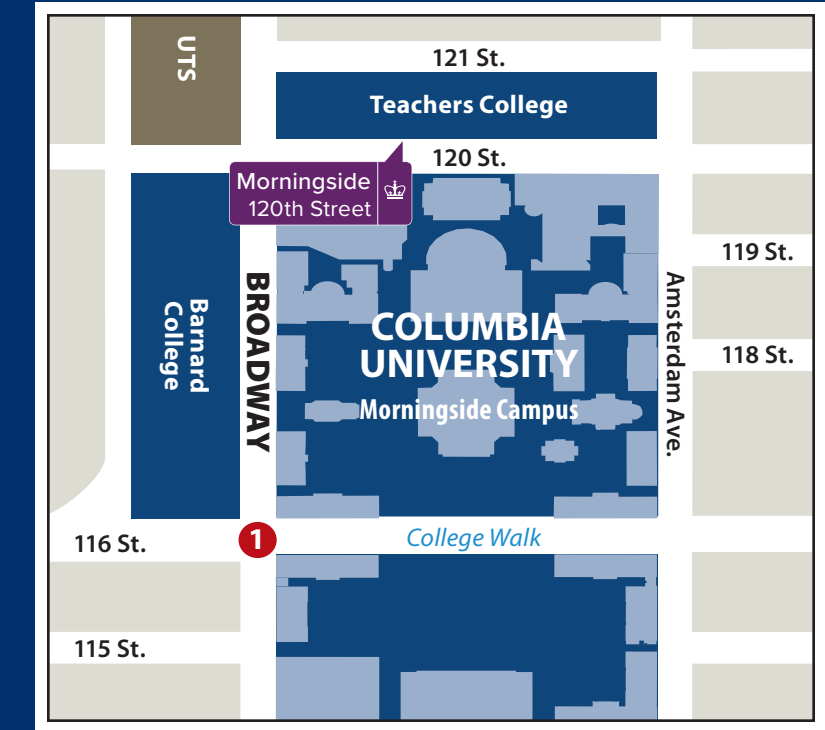

Morningside Stop

Monday–Friday Schedule

Lamont-Doherty Geoscience Building	Ft. Lee (Morningside Bound)	CUIMC South (Morningside Bound)	Studebaker South (Broadway @ 131st Street, Southbound)	Morningside @ 120th Street (Arrival)	Morningside @ 120th Street (Ft. Lee & Lamont Bound)	Studebaker North (3270 Broadway)	CUIMC North (Ft. Lee/Lamont-Doherty Bound)	Ft. Lee (Lamont-Doherty Bound)	Lamont-Doherty (Arrival)
7:30 a.m.			8:15 a.m.	8:25 a.m.	8:00 a.m.	8:05 a.m.			8:40 a.m.
					8:30 a.m.*	8:35 a.m.			9:10 a.m.
9:00 a.m.			9:30 a.m.	9:40 a.m.	9:00 a.m.	9:05 a.m.			9:40 a.m.
10:00 a.m.	10:13 a.m.	10:23 a.m.	10:30 a.m.	10:45 a.m.	10:00 a.m.	10:05 a.m.			10:40 a.m.
11:00 a.m.	11:13 a.m.	11:23 a.m.	11:30 a.m.	11:45 a.m.	11:00 a.m.	11:05 a.m.	11:13 a.m.	11:23 a.m.	11:45 a.m.
NO 12:00 P.M. DEPARTURE FROM LAMONT-DOHERTY					12:00 p.m.	12:05 p.m.	12:13 p.m.	12:23 p.m.	12:45 p.m.
1:00 p.m.	1:13 p.m.	1:23 p.m.	1:30 p.m.	1:45 p.m.	NO 1:00 P.M. DEPARTURE FROM MORNINGSIDE				
2:00 p.m.	2:13 p.m.	2:23 p.m.	2:30 p.m.	2:45 p.m.	2:00 p.m.	2:05 p.m.	2:13 p.m.	2:23 p.m.	2:45 p.m.
3:00 p.m.			3:30 p.m.	3:40 p.m.	3:00 p.m.	3:05 p.m.	3:13 p.m.	3:23 p.m.	3:45 p.m.
4:00 p.m.			4:30 p.m.	4:40 p.m.	4:00 p.m.	4:05 p.m.			4:40 p.m.
5:00 p.m. (MON-THUR)	Columbia Branded		5:30 p.m.	5:40 p.m.	5:00 p.m.	5:05 p.m.			5:40 p.m.
5:00 p.m. (MON-THUR)	Academy Branded	5:25 p.m.		5:45 p.m.	6:00 p.m.**	6:05 p.m.			6:40 p.m.
5:00 p.m.*** (FRI)	Columbia Branded	5:25 p.m.		5:45 p.m.					
5:30 p.m.*** (FRI)	Academy Branded		6:00 p.m.	6:10 p.m.					
6:00 p.m.			6:30 p.m.	6:40 p.m.					
7:00 p.m.**			7:30 p.m.	7:40 p.m.					

* PLEASE NOTE: Trip performed by 54 passenger Academy branded bus, no return to Morningside

** PLEASE NOTE: 6:00 p.m. Lamont-Doherty bound service and 7:00 p.m. Morningside bound service does not run on Friday

*** PLEASE NOTE: These trips operate on Fridays ONLY

Saturday Schedule

Morningside @ 120th Street	Studebaker North (3270 Broadway)	Lamont-Doherty (Estimated Arrival)	Lamont-Doherty Geoscience Building	Studebaker South (Broadway @ 131st Street, Southbound)	Morningside @ 120th Street (Estimated Arrival)
9:00 a.m.	9:05 a.m.	9:45 a.m.	5:00 p.m.	5:30 p.m.	5:45 p.m.