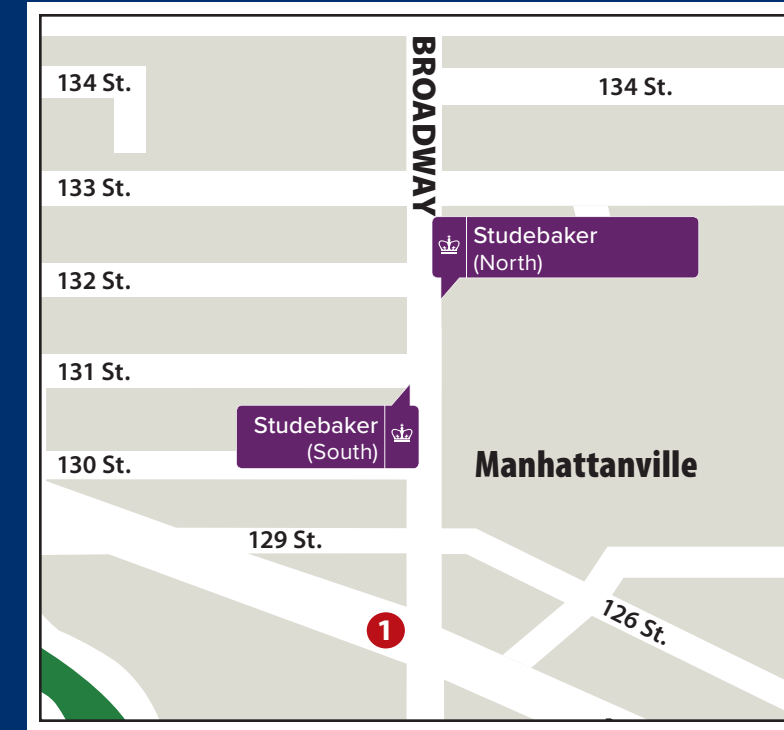

Manhattanville Stop