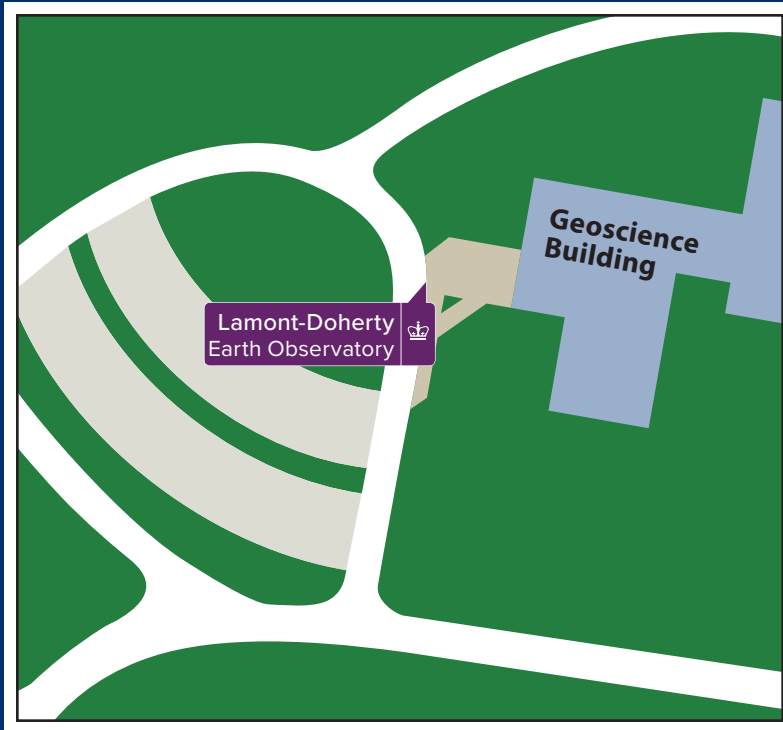

Lamont-Doherty Shuttle Schedule

The Lamont-Doherty Shuttle provides riders with stops across Columbia’s Lamont-Doherty, CUIMC, Manhattanville, and Morningside campuses, as well as Ft. Lee.

Lamont-Doherty Stop

*** PLEASE NOTE: These trips operate on Fridays ONLY

Saturday Schedule

Morningside @ 120th Street	Studebaker North (3270 Broadway)	Lamont-Doherty (Estimated Arrival)	Lamont-Doherty Geoscience Building	Studebaker South (Broadway @ 131st Street, Southbound)	Morningside @ 120th Street (Estimated Arrival)
9:00 a.m.	9:05 a.m.	9:45 a.m.	5:00 p.m.	5:30 p.m.	5:45 p.m.