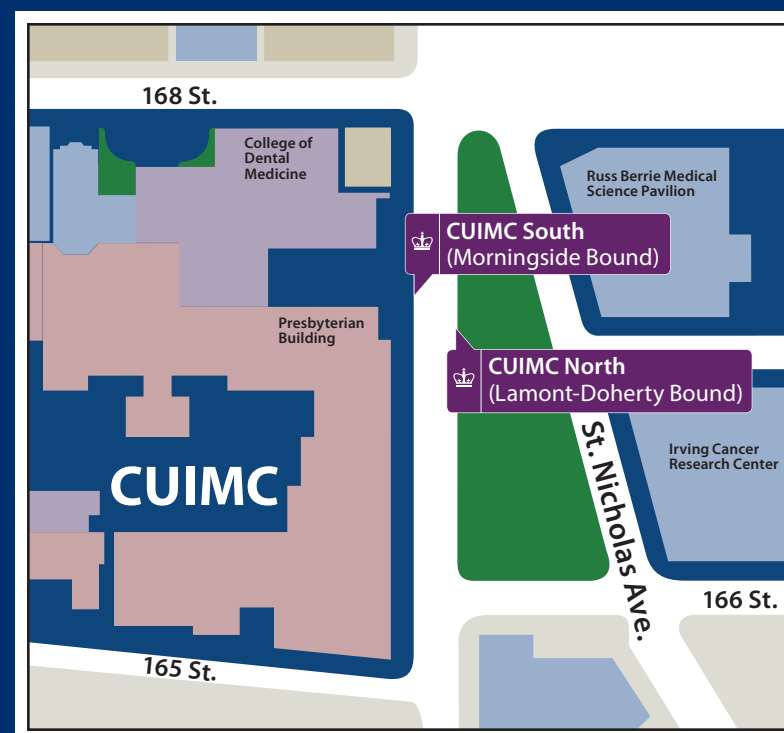

Lamont-Doherty Shuttle Schedule

The Lamont-Doherty Shuttle provides riders with stops across Columbia's Lamont-Doherty, CUIMC, Manhattanville, and Morningside campuses, as well as Ft. Lee.

Effective May 23, 2023

CUIMC Stop

Monday–Friday Schedule

Lamont-Doherty Geoscience Building	Ft. Lee (Morningside Bound)	CUIMC South (Morningside Bound)	Studebaker South (Broadway @ 131st Street, Southbound)	Teachers College (120th Street, arrival)	Teachers College (120th Street, departure)	Studebaker North (3270 Broadway)	CUIMC North (Ft. Lee/Lamont-Doherty Bound)	Ft. Lee (Lamont-Doherty Bound)	Lamont-Doherty (Arrival)
7:30 a.m.			8:15 a.m.	8:25 a.m.	8:00 a.m.	8:05 a.m.			8:40 a.m.
					8:30 a.m. *	8:35 a.m.			9:10 a.m.
9:00 a.m.			9:30 a.m.	9:40 a.m.	9:00 a.m.	9:05 a.m.			9:40 a.m.
10:00 a.m.	10:13 a.m.	10:23 a.m.	10:30 a.m.	10:45 a.m.	10:00 a.m.	10:05 a.m.			10:40 a.m.
11:00 a.m.	11:13 a.m.	11:23 a.m.	11:30 a.m.	11:45 a.m.	11:00 a.m.	11:05 a.m.	11:13 a.m.	11:23 a.m.	11:45 a.m.
NO 12:00 P.M. DEPARTURE FROM LAMONT-DOHERTY					12:00 p.m.	12:05 p.m.	12:13 p.m.	12:23 p.m.	12:45 p.m.
1:00 p.m.	1:13 p.m.	1:23 p.m.	1:30 p.m.	1:45 p.m.	NO 1:00 P.M. DEPARTURE FROM MORNINGSIDE				
2:00 p.m.	2:13 p.m.	2:23 p.m.	2:30 p.m.	2:45 p.m.	2:00 p.m.	2:05 p.m.	2:13 p.m.	2:23 p.m.	2:45 p.m.
3:00 p.m.			3:30 p.m.	3:40 p.m.	3:00 p.m.	3:05 p.m.	3:13 p.m.	3:23 p.m.	3:45 p.m.
4:00 p.m.			4:30 p.m.	4:40 p.m.	4:00 p.m.	4:05 p.m.			4:40 p.m.
5:00 p.m. (MON-THUR)	Columbia Branded		5:30 p.m.	5:40 p.m.	5:00 p.m.	5:05 p.m.			5:40 p.m.
5:00 p.m. (MON-THUR)	Academy Branded	5:25 p.m.		5:45 p.m.	6:00 p.m. **	6:05 p.m.			6:40 p.m.
5:00 p.m. (FRI)	Columbia Branded	5:25 p.m.		5:45 p.m.					
5:00 p.m. (FRI)	Academy Branded		6:00 p.m.	6:10 p.m.					
6:00 p.m.			6:30 p.m.	6:40 p.m.					
7:00 p.m. **			7:30 p.m.	7:40 p.m.