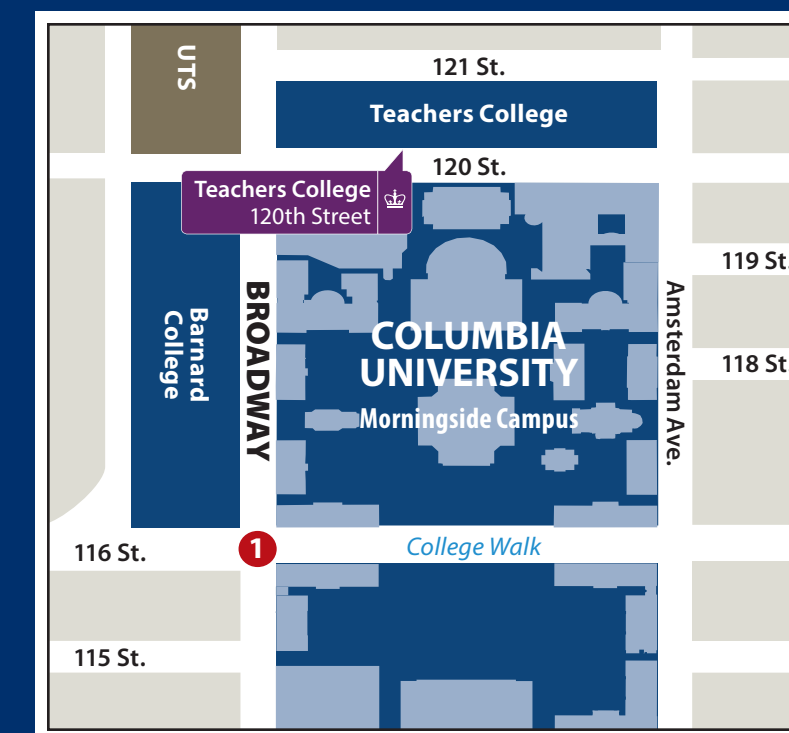

Lamont-Doherty Stop

Ft. Lee Stop

CUIMC Stop

Manhattanville Stop

Teachers College Stop

Monday–Friday Schedule

Lamont-Doherty Geoscience Building	Ft. Lee (Morningside Bound)	CUIMC South (Morningside Bound)	Studebaker South (Broadway @ 131st Street, Southbound)	Teachers College (120th Street, arrival)	Teachers College (120th Street, departure)	Studebaker North (3270 Broadway)	CUIMC North (Ft. Lee/Lamont-Doherty Bound)	Ft. Lee (Lamont-Doherty Bound)	Lamont-Doherty (Arrival)
7:30 a.m.			8:15 a.m.	8:25 a.m.	8:00 a.m.	8:05 a.m.			8:40 a.m.
					8:30 a.m. *	8:35 a.m.			9:10 a.m.
9:00 a.m.			9:30 a.m.	9:40 a.m.	9:00 a.m.	9:05 a.m.			9:40 a.m.
10:00 a.m.	10:13 a.m.	10:23 a.m.	10:30 a.m.	10:45 a.m.	10:00 a.m.	10:05 a.m.			10:40 a.m.
11:00 a.m.	11:13 a.m.	11:23 a.m.	11:30 a.m.	11:45 a.m.	11:00 a.m.	11:05 a.m.	11:13 a.m.	11:23 a.m.	11:45 a.m.
NO 12:00 P.M. DEPARTURE FROM LAMONT-DOHERTY					12:00 p.m.	12:05 p.m.	12:13 p.m.	12:23 p.m.	12:45 p.m.
1:00 p.m.	1:13 p.m.	1:23 p.m.	1:30 p.m.	1:45 p.m.	NO 1:00 P.M. DEPARTURE FROM MORNINGSIDE				
2:00 p.m.	2:13 p.m.	2:23 p.m.	2:30 p.m.	2:45 p.m.	2:00 p.m.	2:05 p.m.	2:13 p.m.	2:23 p.m.	2:45 p.m.
3:00 p.m.			3:30 p.m.	3:40 p.m.	3:00 p.m.	3:05 p.m.	3:13 p.m.	3:23 p.m.	3:45 p.m.
4:00 p.m.			4:30 p.m.	4:40 p.m.	4:00 p.m.	4:05 p.m.			4:40 p.m.
5:00 p.m. (MON-THUR)	Columbia Branded		5:30 p.m.	5:40 p.m.	5:00 p.m.	5:05 p.m.			5:40 p.m.
5:00 p.m. (MON-THUR)	Academy Branded	5:25 p.m.		5:45 p.m.	6:00 p.m. **	6:05 p.m.			6:40 p.m.
5:00 p.m. (FRI)	Columbia Branded	5:25 p.m.		5:45 p.m.					
5:00 p.m. (FRI)	Academy Branded		6:00 p.m.	6:10 p.m.					
6:00 p.m.			6:30 p.m.	6:40 p.m.					
7:00 p.m. **			7:30 p.m.	7:40 p.m.					

Saturday Schedule

Teachers College (120th Street, departure)	Studebaker North (3270 Broadway)	Lamont-Doherty (Estimated Arrival)	Lamont-Doherty Geoscience Building	Studebaker South (Broadway @ 131st Street, Southbound)	Teachers College (120th Street, arrival)
9:00 a.m.	9:05 a.m.	9:45 a.m.	5:00 p.m.	5:30 p.m.	5:45 p.m.