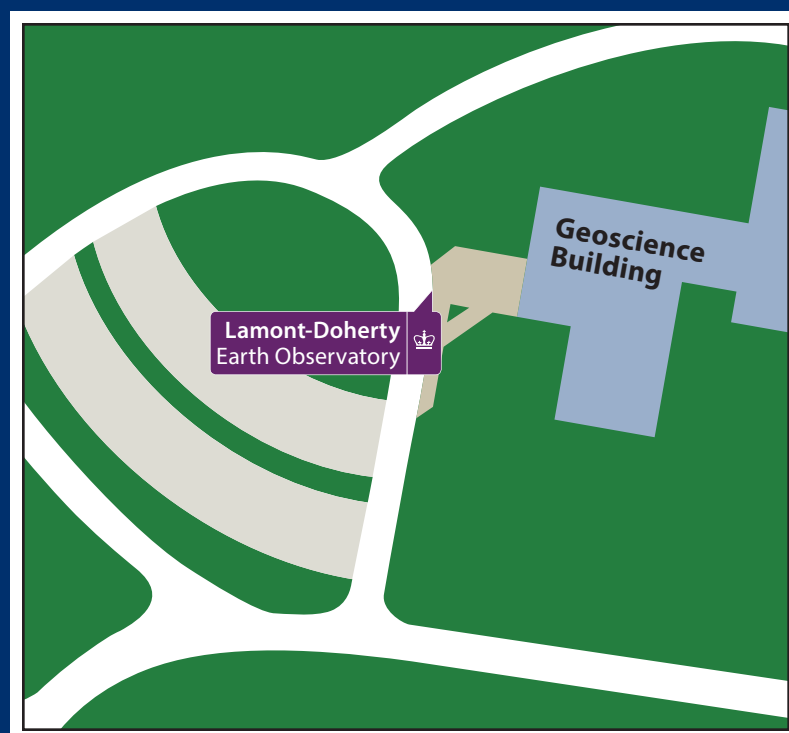

Lamont-Doherty Stop

Ft. Lee Stop

CUIMC Stop

Manhattanville Stop

Teachers College Stop

Monday–Friday Schedule

Lamont-Doherty Geoscience Building	Ft. Lee (Morningside Bound)	CUIMC South (Morningside Bound)	Studebaker South (Broadway @ 131st Street, Southbound)	Teachers College (120th Street, arrival)	Teachers College (120th Street, departure)	Studebaker North (3270 Broadway)	CUIMC North (Ft. Lee/Lamont-Doherty Bound)	Ft. Lee (Lamont-Doherty Bound)	Lamont-Doherty (Arrival)
7:30 a.m.			8:15 a.m.	8:25 a.m.	8:00 a.m.	8:05 a.m.			8:40 a.m.
					8:30 a.m. *	8:35 a.m.			9:10 a.m.
9:00 a.m.			9:30 a.m.	9:40 a.m.	9:00 a.m.	9:05 a.m.			9:40 a.m.
10:00 a.m.	10:13 a.m.	10:23 a.m.	10:30 a.m.	10:45 a.m.	10:00 a.m.	10:05 a.m.			10:40 a.m.
11:00 a.m.	11:13 a.m.	11:23 a.m.	11:30 a.m.	11:45 a.m.	11:00 a.m.	11:05 a.m.	11:13 a.m.	11:23 a.m.	11:45 a.m.
NO 12:00 P.M. DEPARTURE FROM LAMONT-DOHERTY					12:00 p.m.	12:05 p.m.	12:13 p.m.	12:23 p.m.	12:45 p.m.
1:00 p.m.	1:13 p.m.	1:23 p.m.	1:30 p.m.	1:45 p.m.	NO 1:00 P.M. DEPARTURE FROM MORNINGSIDE				
2:00 p.m.	2:13 p.m.	2:23 p.m.	2:30 p.m.	2:45 p.m.	2:00 p.m.	2:05 p.m.	2:13 p.m.	2:23 p.m.	2:45 p.m.
3:00 p.m.			3:30 p.m.	3:40 p.m.	3:00 p.m.	3:05 p.m.	3:13 p.m.	3:23 p.m.	3:45 p.m.
4:00 p.m.			4:30 p.m.	4:40 p.m.	4:00 p.m.	4:05 p.m.			4:40 p.m.
5:00 p.m. (MON-THUR)	Columbia Branded		5:30 p.m.	5:40 p.m.	5:00 p.m.	5:05 p.m.			5:40 p.m.
5:00 p.m. (MON-THUR)	Academy Branded	5:25 p.m.		5:45 p.m.	6:00 p.m. **	6:05 p.m.			6:40 p.m.
5:00 p.m. (FRI)	Columbia Branded	5:25 p.m.		5:45 p.m.					
5:00 p.m. (FRI)	Academy Branded		6:00 p.m.	6:10 p.m.					
6:00 p.m.			6:30 p.m.	6:40 p.m.					
7:00 p.m. **			7:30 p.m.	7:40 p.m.					

Saturday Schedule

Teachers College (120th Street, departure)	Studebaker North (3270 Broadway)	Lamont-Doherty (Estimated Arrival)	Lamont-Doherty Geoscience Building	Studebaker South (Broadway @ 131st Street, Southbound)	Teachers College (120th Street, arrival)
9:00 a.m.	9:05 a.m.	9:45 a.m.	5:00 p.m.	5:30 p.m.	5:45 p.m.