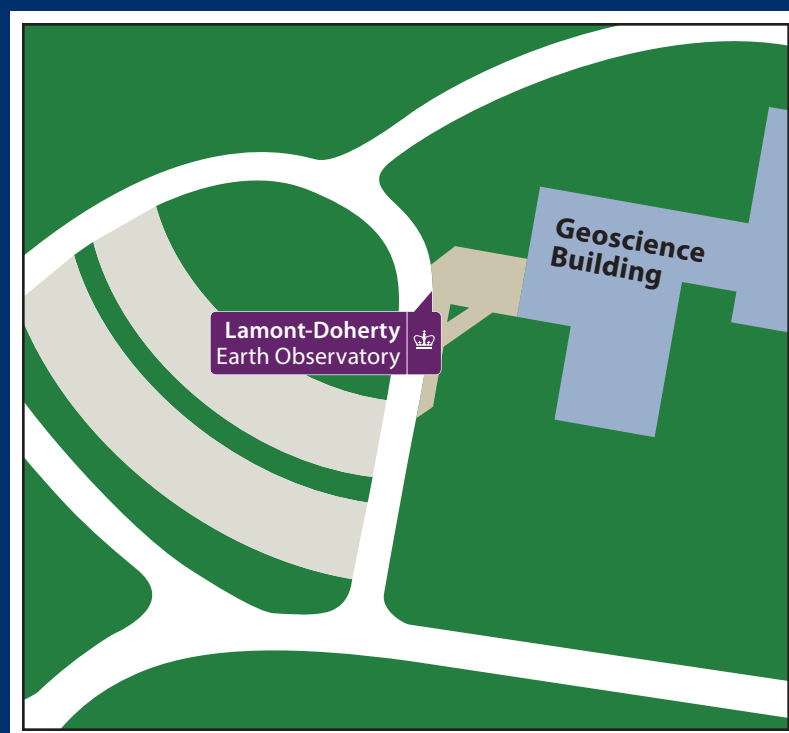

Lamont-Doherty Shuttle Schedule

The Lamont-Doherty Shuttle provides riders with stops across Columbia's Lamont-Doherty, CUIMC, Manhattanville, and Morningside campuses, as well as Ft. Lee.

NEW FOR FRIDAYS Effective February 27, 2023

Lamont-Doherty Stop