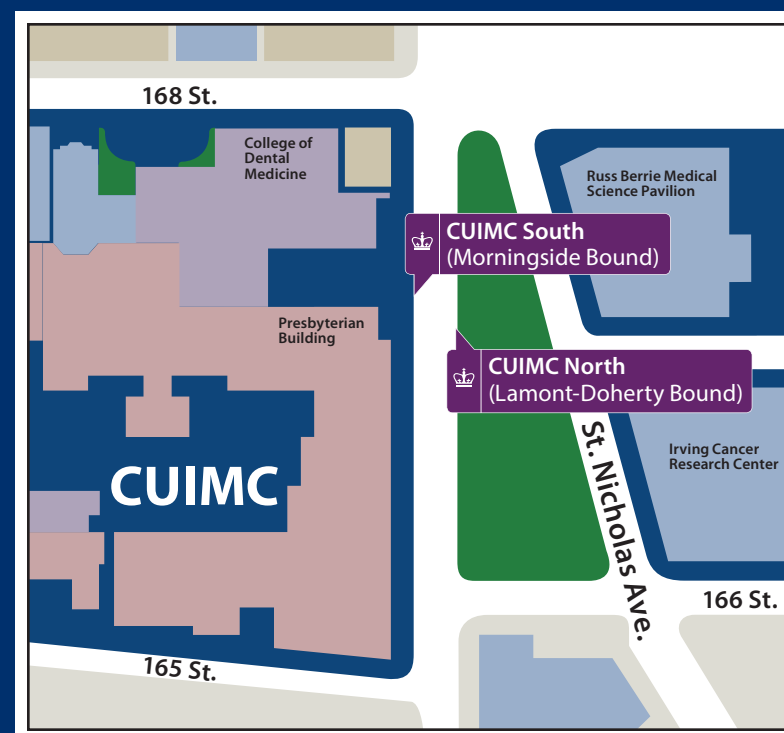

Lamont-Doherty Shuttle Schedule

The Lamont-Doherty Shuttle provides riders with stops across Columbia's Lamont-Doherty, CUIMC, Manhattanville, and Morningside campuses, as well as Ft. Lee.

NEW FOR FRIDAYS Effective February 27, 2023

CUIMC Stop

Monday–Friday Schedule

Lamont-Doherty Geoscience Building	Ft. Lee (Morningside Bound)	CUIMC South (Morningside Bound)	Studebaker South (Broadway @ 131st Street, Southbound)	Morningside @ 120th Street (Arrival)	Morningside @ 120th Street (Ft. Lee & Lamont Bound)	Studebaker North (3270 Broadway)	CUIMC North (Ft. Lee/Lamont-Doherty Bound)	Ft. Lee (Lamont-Doherty Bound)	Lamont-Doherty (Arrival)
7:30 a.m.			8:15 a.m.	8:25 a.m.	8:00 a.m.	8:05 a.m.			8:40 a.m.
					8:30 a.m. *	8:35 a.m.			9:10 a.m.
9:00 a.m.			9:30 a.m.	9:40 a.m.	9:00 a.m.	9:05 a.m.			9:40 a.m.
10:00 a.m.	10:13 a.m.	10:23 a.m.	10:30 a.m.	10:45 a.m.	10:00 a.m.	10:05 a.m.			10:40 a.m.
11:00 a.m.	11:13 a.m.	11:23 a.m.	11:30 a.m.	11:45 a.m.	11:00 a.m.	11:05 a.m.	11:13 a.m.	11:23 a.m.	11:45 a.m.
NO 12:00 P.M. DEPARTURE FROM LAMONT-DOHERTY					12:00 p.m.	12:05 p.m.	12:13 p.m.	12:23 p.m.	12:45 p.m.
1:00 p.m.	1:13 p.m.	1:23 p.m.	1:30 p.m.	1:45 p.m.	NO 1:00 P.M. DEPARTURE FROM MORNINGSIDE				
2:00 p.m.	2:13 p.m.	2:23 p.m.	2:30 p.m.	2:45 p.m.	2:00 p.m.	2:05 p.m.	2:13 p.m.	2:23 p.m.	2:45 p.m.
3:00 p.m.			3:30 p.m.	3:40 p.m.	3:00 p.m.	3:05 p.m.	3:13 p.m.	3:23 p.m.	3:45 p.m.
4:00 p.m.			4:30 p.m.	4:40 p.m.	4:00 p.m.	4:05 p.m.			4:40 p.m.
5:00 p.m. (MON-THUR)	Columbia Branded		5:30 p.m.	5:40 p.m.	5:00 p.m.	5:05 p.m.			5:40 p.m.
5:00 p.m. (MON-THUR)	Academy Branded	5:25 p.m.		5:45 p.m.	6:00 p.m. **	6:05 p.m.			6:40 p.m.
5:00 p.m. (FRI)	Columbia Branded	5:25 p.m.		5:45 p.m.					
5:00 p.m. (FRI)	Academy Branded		6:00 p.m.	6:10 p.m.					
6:00 p.m.			6:30 p.m.	6:40 p.m.					
7:00 p.m. **			7:30 p.m.	7:40 p.m.