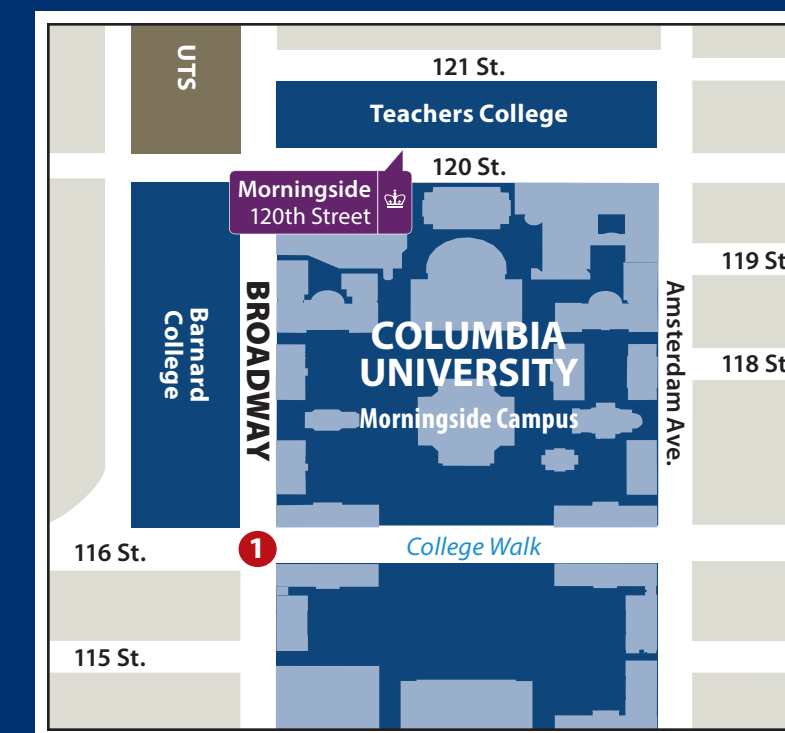

Lamont-Doherty Stop

Ft. Lee Stop

CUIMC Stop

Manhattanville Stop

Morningside Stop

Monday–Friday Schedule

Lamont-Doherty Geoscience Building	Ft. Lee (Morningside Bound)	CUIMC South (Morningside Bound)	Studebaker South (Broadway @ 131st Street, Southbound)	Morningside @ 120th Street (Arrival)	Morningside @ 120th Street (Ft. Lee & Lamont Bound)	Studebaker North (3270 Broadway)	CUIMC North (Ft. Lee/Lamont-Doherty Bound)	Ft. Lee (Lamont-Doherty Bound)	Lamont-Doherty (Arrival)
7:30 a.m.			8:15 a.m.	8:25 a.m.	8:00 a.m.	8:05 a.m.			8:40 a.m.
					8:30 a.m. *	8:35 a.m.			9:10 a.m.
9:00 a.m.			9:30 a.m.	9:40 a.m.	9:00 a.m.	9:05 a.m.			9:40 a.m.
10:00 a.m.	10:13 a.m.	10:23 a.m.	10:30 a.m.	10:45 a.m.	10:00 a.m.	10:05 a.m.			10:40 a.m.
11:00 a.m.	11:13 a.m.	11:23 a.m.	11:30 a.m.	11:45 a.m.	11:00 a.m.	11:05 a.m.	11:13 a.m.	11:23 a.m.	11:45 a.m.
NO 12:00 P.M. DEPARTURE FROM LAMONT-DOHERTY					12:00 p.m.	12:05 p.m.	12:13 p.m.	12:23 p.m.	12:45 p.m.
1:00 p.m.	1:13 p.m.	1:23 p.m.	1:30 p.m.	1:45 p.m.	NO 1:00 P.M. DEPARTURE FROM MORNINGSIDE				
2:00 p.m.	2:13 p.m.	2:23 p.m.	2:30 p.m.	2:45 p.m.	2:00 p.m.	2:05 p.m.	2:13 p.m.	2:23 p.m.	2:45 p.m.
3:00 p.m.			3:30 p.m.	3:40 p.m.	3:00 p.m.	3:05 p.m.	3:13 p.m.	3:23 p.m.	3:45 p.m.
4:00 p.m.			4:30 p.m.	4:40 p.m.	4:00 p.m.	4:05 p.m.			4:40 p.m.
5:00 p.m. (MON-THUR)	Columbia Branded		5:30 p.m.	5:40 p.m.	5:00 p.m.	5:05 p.m.			5:40 p.m.
5:00 p.m. (MON-THUR)	Academy Branded	5:25 p.m.		5:45 p.m.	6:00 p.m. **	6:05 p.m.			6:40 p.m.
5:00 p.m. (FRI)	Columbia Branded	5:25 p.m.		5:45 p.m.					
5:00 p.m. (FRI)	Academy Branded		6:00 p.m.	6:10 p.m.					
6:00 p.m.			6:30 p.m.	6:40 p.m.					
7:00 p.m. **			7:30 p.m.	7:40 p.m.					

Saturday Schedule

Morningside @ 120th Street	Studebaker North (3270 Broadway)	Lamont-Doherty (Estimated Arrival)	Lamont-Doherty Geoscience Building	Studebaker South (Broadway @ 131st Street, Southbound)	Morningside @ 120th Street (Estimated Arrival)
9:00 a.m.	9:05 a.m.	9:45 a.m.	5:00 p.m.	5:30 p.m.	5:45 p.m.