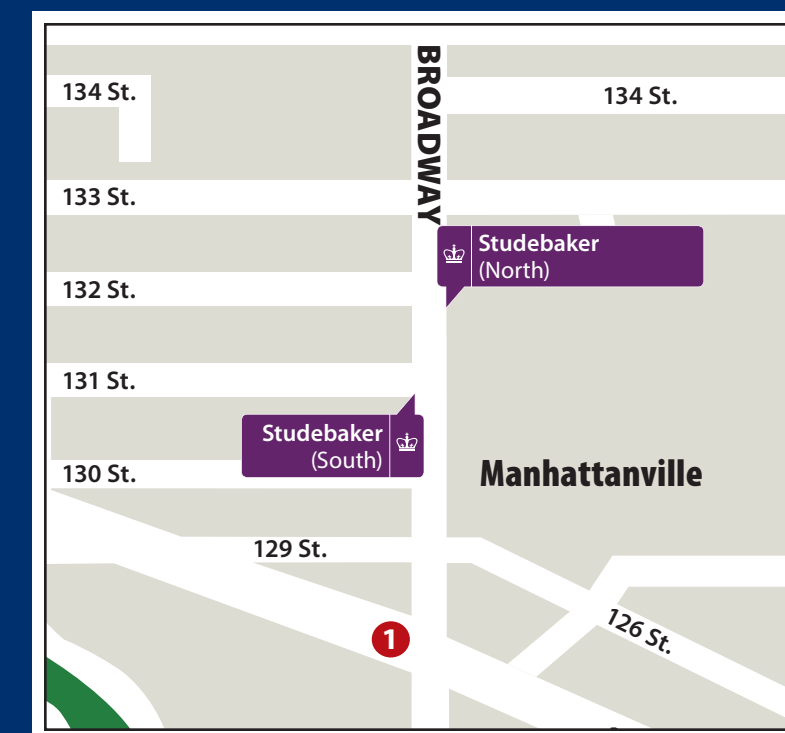

Lamont-Doherty Stop

Ft. Lee Stop

CUIMC Stop

Manhattanville Stop

Morningside Stop

Monday–Friday Schedule

Lamont-Doherty Geoscience Building	Ft. Lee (Morningside Bound)	CUIMC South (Morningside Bound)	Studebaker South (Broadway @ 131st Street, Southbound)	Morningside @ 120th Street (Arrival)	Morningside @ 120th Street (Ft. Lee & Lamont Bound)	Studebaker North (3270 Broadway)	CUIMC North (Ft. Lee/Lamont-Doherty Bound)	Ft. Lee (Lamont-Doherty Bound)	Lamont-Doherty (Arrival)
7:30 a.m.			8:15 a.m.	8:25 a.m.	8:00 a.m.	8:05 a.m.			8:40 a.m.
					8:30 a.m. *	8:35 a.m.			9:10 a.m.
9:00 a.m.			9:30 a.m.	9:40 a.m.	9:00 a.m.	9:05 a.m.			9:40 a.m.
10:00 a.m.	10:13 a.m.	10:23 a.m.	10:30 a.m.	10:45 a.m.	10:00 a.m.	10:05 a.m.			10:40 a.m.
11:00 a.m.	11:13 a.m.	11:23 a.m.	11:30 a.m.	11:45 a.m.	11:00 a.m.	11:05 a.m.	11:13 a.m.	11:23 a.m.	11:45 a.m.
NO 12:00 P.M. DEPARTURE FROM LAMONT-DOHERTY					12:00 p.m.	12:05 p.m.	12:13 p.m.	12:23 p.m.	12:45 p.m.
1:00 p.m.	1:13 p.m.	1:23 p.m.	1:30 p.m.	1:45 p.m.	NO 1:00 P.M. DEPARTURE FROM MORNINGSIDE				
2:00 p.m.	2:13 p.m.	2:23 p.m.	2:30 p.m.	2:45 p.m.	2:00 p.m.	2:05 p.m.	2:13 p.m.	2:23 p.m.	2:45 p.m.
3:00 p.m.			3:30 p.m.	3:40 p.m.	3:00 p.m.	3:05 p.m.	3:13 p.m.	3:23 p.m.	3:45 p.m.
4:00 p.m.			4:30 p.m.	4:40 p.m.	4:00 p.m.	4:05 p.m.			4:40 p.m.
5:00 p.m. (MON-THUR)	Columbia Branded		5:30 p.m.	5:40 p.m.	5:00 p.m.	5:05 p.m.			5:40 p.m.
5:00 p.m. (MON-THUR)	Academy Branded	5:25 p.m.		5:45 p.m.	6:00 p.m. **	6:05 p.m.			6:40 p.m.
5:00 p.m. (FRI)	Columbia Branded	5:25 p.m.		5:45 p.m.					
5:00 p.m. (FRI)	Academy Branded		6:00 p.m.	6:10 p.m.					
6:00 p.m.			6:30 p.m.	6:40 p.m.					
7:00 p.m. **			7:30 p.m.	7:40 p.m.					

Saturday Schedule

Morningside @ 120th Street	Studebaker North (3270 Broadway)	Lamont-Doherty (Estimated Arrival)	Lamont-Doherty Geoscience Building	Studebaker South (Broadway @ 131st Street, Southbound)	Morningside @ 120th Street (Estimated Arrival)
9:00 a.m.	9:05 a.m.	9:45 a.m.	5:00 p.m.	5:30 p.m.	5:45 p.m.