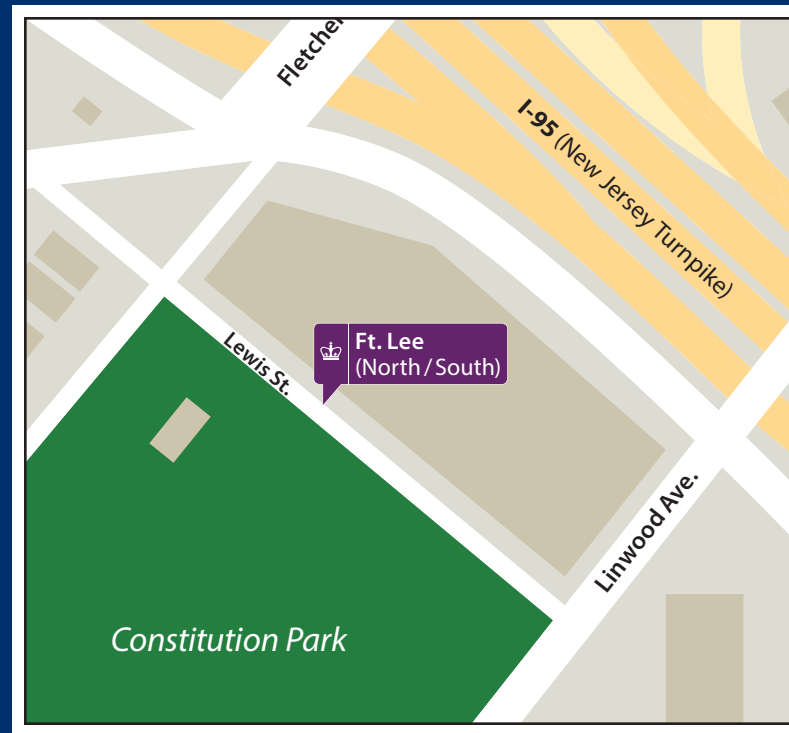

Ft. Lee Stop