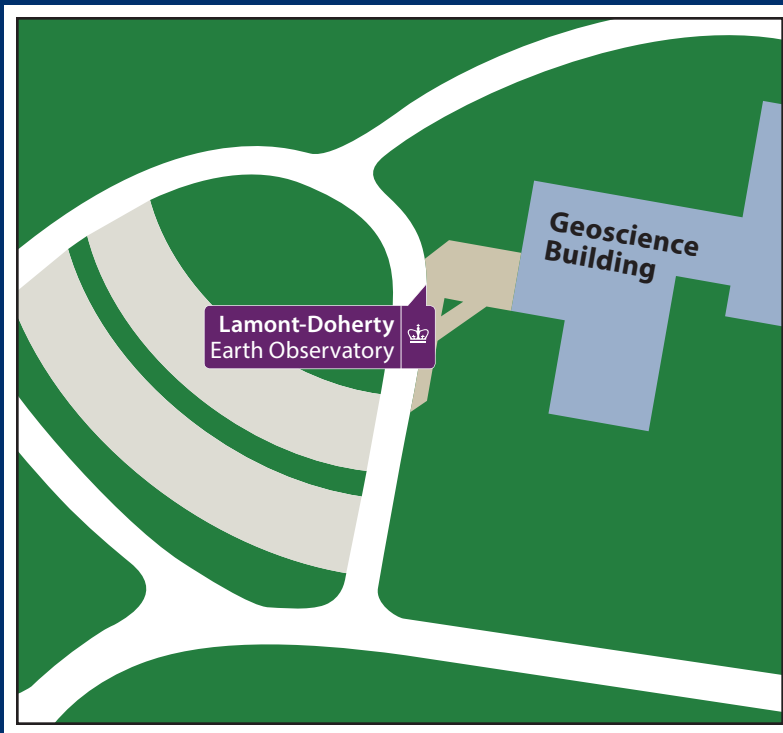

Lamont-Doherty Shuttle Schedule

The Lamont-Doherty Shuttle provides riders with stops across Columbia's Lamont-Doherty, CUIMC, Manhattanville, and Morningside campuses, as well as Ft. Lee.

Effective November 1, 2021

Lamont-Doherty Stop