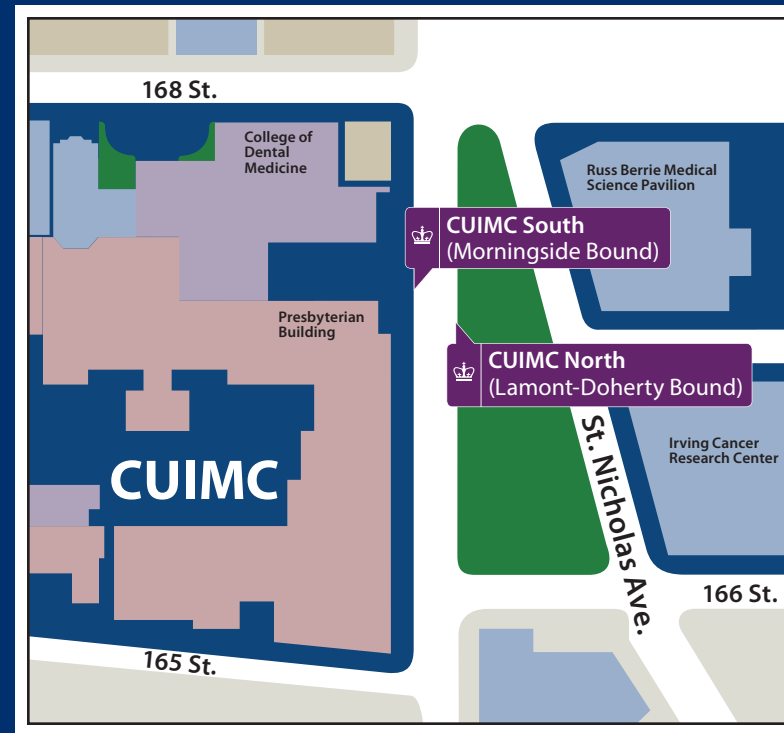

Lamont-Doherty Shuttle Schedule

The Lamont-Doherty Shuttle provides riders with stops across Columbia's Lamont-Doherty, CUIMC, Manhattanville, and Morningside campuses, as well as Ft. Lee.

Effective November 1, 2021

CUIMC Stop

Monday–Friday Schedule

Lamont-Doherty Geoscience Building	Ft. Lee (Morningside Bound)	CUIMC South (Morningside Bound)	Studebaker South (Broadway @ 131st Street, Southbound)	Morningside @ 120th Street (Arrival)	Morningside @ 120th Street (Ft. Lee & Lamont Bound)	Studebaker North (Broadway @ 131st Street, Northbound)	CUIMC North (Ft. Lee/Lamont-Doherty Bound)	Ft. Lee (Lamont-Doherty Bound)	Lamont-Doherty (Arrival)
7:30 a.m.	← New Departure Time		8:15 a.m.	8:25 a.m.	8:00 a.m.	8:05 a.m.			8:40 a.m.
					8:30 a.m. *	8:35 a.m.			9:10 a.m.
9:00 a.m.			9:30 a.m.	9:40 a.m.	9:00 a.m.	9:05 a.m.			9:40 a.m.
10:00 a.m.	10:13 a.m.	10:23 a.m.	10:30 a.m.	10:45 a.m.	10:00 a.m.	10:05 a.m.			10:40 a.m.
11:00 a.m.	11:13 a.m.	11:23 a.m.	11:30 a.m.	11:45 a.m.	11:00 a.m.	11:05 a.m.	11:13 a.m.	11:23 a.m.	11:45 a.m.
NO 12:00 P.M. DEPARTURE FROM LAMONT-DOHERTY									
1:00 p.m.	1:13 p.m.	1:23 p.m.	1:30 p.m.	1:45 p.m.	NO 1:00 P.M. DEPARTURE FROM MORNINGSIDE				
2:00 p.m.	2:13 p.m.	2:23 p.m.	2:30 p.m.	2:45 p.m.	2:00 p.m.	2:05 p.m.	2:13 p.m.	2:23 p.m.	2:45 p.m.
3:00 p.m.			3:30 p.m.	3:40 p.m.	3:00 p.m.	3:05 p.m.	3:13 p.m.	3:23 p.m.	3:45 p.m.
4:00 p.m.			4:30 p.m.	4:40 p.m.	4:00 p.m.	4:05 p.m.			4:40 p.m.
5:00 p.m.			5:30 p.m.	5:40 p.m.	5:00 p.m.	5:05 p.m.			5:40 p.m.
5:00 p.m. **		5:25 p.m.		5:45 p.m.	6:00 p.m. ***	6:05 p.m.			6:40 p.m.
6:00 p.m.			6:30 p.m.	6:40 p.m.					
7:00 p.m. ***			7:30 p.m.	7:40 p.m.					

* PLEASE NOTE: Single run by 54 passenger Academy branded bus, no return to Morningside