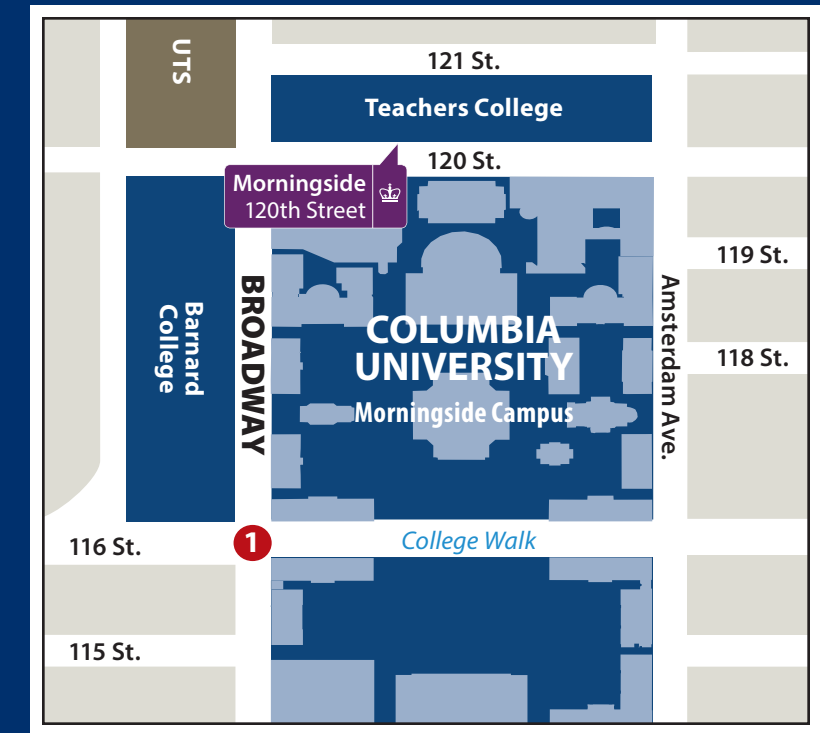

Lamont-Doherty Stop

Ft. Lee Stop

CUIMC Stop

Manhattanville Stop

Morningside Stop

Monday–Friday Schedule

Lamont-Doherty Geoscience Building	Ft. Lee (Morningside Bound)	CUIMC South (Morningside Bound)	Studebaker South (Broadway @ 131st Street, Southbound)	Morningside @ 120th Street (Arrival)	Morningside @ 120th Street (Ft. Lee & Lamont Bound)	Studebaker North (Broadway @ 131st Street, Northbound)	CUIMC North (Ft. Lee/Lamont-Doherty Bound)	Ft. Lee (Lamont-Doherty Bound)	Lamont-Doherty (Arrival)
7:30 a.m.	← New Departure Time		8:15 a.m.	8:25 a.m.	8:00 a.m.	8:05 a.m.			8:40 a.m.
					8:30 a.m. *	8:35 a.m.			9:10 a.m.
9:00 a.m.			9:30 a.m.	9:40 a.m.	9:00 a.m.	9:05 a.m.			9:40 a.m.
10:00 a.m.	10:13 a.m.	10:23 a.m.	10:30 a.m.	10:45 a.m.	10:00 a.m.	10:05 a.m.			10:40 a.m.
11:00 a.m.	11:13 a.m.	11:23 a.m.	11:30 a.m.	11:45 a.m.	11:00 a.m.	11:05 a.m.	11:13 a.m.	11:23 a.m.	11:45 a.m.
NO 12:00 P.M. DEPARTURE FROM LAMONT-DOHERTY									
1:00 p.m.	1:13 p.m.	1:23 p.m.	1:30 p.m.	1:45 p.m.	NO 1:00 P.M. DEPARTURE FROM MORNINGSIDE				
2:00 p.m.	2:13 p.m.	2:23 p.m.	2:30 p.m.	2:45 p.m.	2:00 p.m.	2:05 p.m.	2:13 p.m.	2:23 p.m.	2:45 p.m.
3:00 p.m.			3:30 p.m.	3:40 p.m.	3:00 p.m.	3:05 p.m.	3:13 p.m.	3:23 p.m.	3:45 p.m.
4:00 p.m.			4:30 p.m.	4:40 p.m.	4:00 p.m.	4:05 p.m.			4:40 p.m.
5:00 p.m.			5:30 p.m.	5:40 p.m.	5:00 p.m.	5:05 p.m.			5:40 p.m.
5:00 p.m. **		5:25 p.m.		5:45 p.m.	6:00 p.m. ***	6:05 p.m.			6:40 p.m.
6:00 p.m.			6:30 p.m.	6:40 p.m.					
7:00 p.m. ***			7:30 p.m.	7:40 p.m.					

*** PLEASE NOTE: 6:00 p.m. Lamont-Doherty bound service and 7:00 p.m. Morningside bound service does not run on Friday

Saturday Schedule

Morningside @ 120th Street	Studebaker North (Broadway @ 131st Street, Northbound)	Lamont-Doherty (Estimated Arrival)	Lamont-Doherty Geoscience Building	Studebaker South (Broadway @ 131st Street, Southbound)	Morningside @ 120th Street (Estimated Arrival)
9:00 a.m.	9:05 a.m.	9:45 a.m.	5:00 p.m.	5:30 p.m.	5:45 p.m.