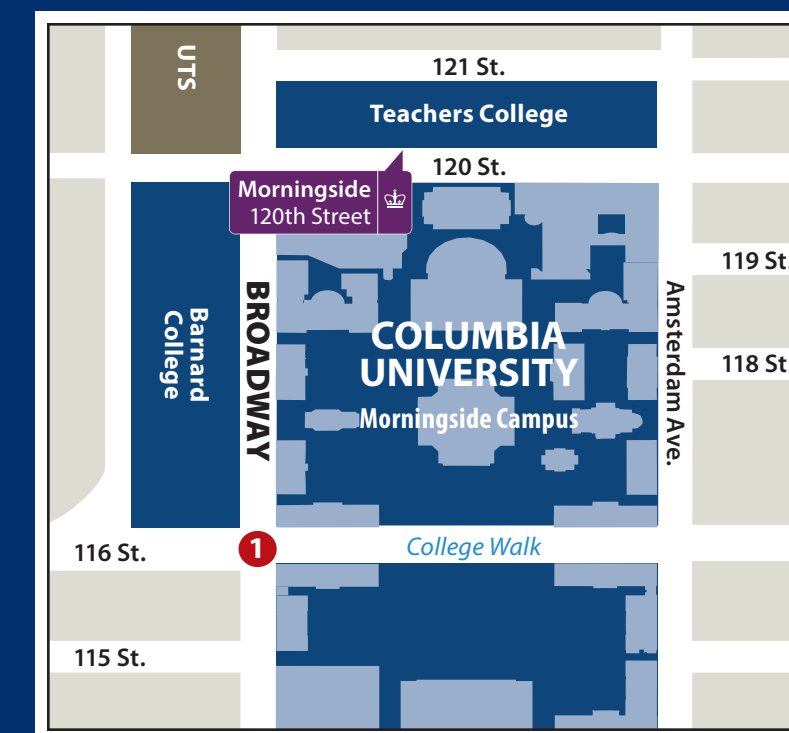

Morningside Stop

Monday–Friday Schedule

Lamont-Doherty Geoscience Building	Ft. Lee (Morningside Bound)	CUIMC South (Morningside Bound)	Studebaker South (Broadway @ 131st Street, Southbound)	Morningside @ 120th Street (Arrival)	Morningside @ 120th Street (Ft. Lee & Lamont Bound)	Studebaker North (3270 Broadway)	CUIMC North (Ft. Lee/Lamont-Doherty Bound)	Ft. Lee (Lamont-Doherty Bound)	Lamont-Doherty (Arrival)
7:30 a.m.	← New Departure Time		8:15 a.m.	8:25 a.m.	8:00 a.m.	8:05 a.m.			8:40 a.m.
					8:30 a.m. *	8:35 a.m.			9:10 a.m.
9:00 a.m.			9:30 a.m.	9:40 a.m.	9:00 a.m.	9:05 a.m.			9:40 a.m.
10:00 a.m.	10:13 a.m.	10:23 a.m.	10:30 a.m.	10:45 a.m.	10:00 a.m.	10:05 a.m.			10:40 a.m.
11:00 a.m.	11:13 a.m.	11:23 a.m.	11:30 a.m.	11:45 a.m.	11:00 a.m.	11:05 a.m.	11:13 a.m.	11:23 a.m.	11:45 a.m.
NO 12:00 P.M. DEPARTURE FROM LAMONT-DOHERTY									
1:00 p.m.	1:13 p.m.	1:23 p.m.	1:30 p.m.	1:45 p.m.	NO 1:00 P.M. DEPARTURE FROM MORNINGSIDE				
2:00 p.m.	2:13 p.m.	2:23 p.m.	2:30 p.m.	2:45 p.m.	2:00 p.m.	2:05 p.m.	2:13 p.m.	2:23 p.m.	2:45 p.m.
3:00 p.m.			3:30 p.m.	3:40 p.m.	3:00 p.m.	3:05 p.m.	3:13 p.m.	3:23 p.m.	3:45 p.m.
4:00 p.m.			4:30 p.m.	4:40 p.m.	4:00 p.m.	4:05 p.m.			4:40 p.m.
5:00 p.m.			5:30 p.m.	5:40 p.m.	5:00 p.m.	5:05 p.m.			5:40 p.m.
5:00 p.m. **		5:25 p.m.		5:45 p.m.	6:00 p.m. ***	6:05 p.m.			6:40 p.m.
6:00 p.m.			6:30 p.m.	6:40 p.m.					
7:00 p.m. ***			7:30 p.m.	7:40 p.m.					

* PLEASE NOTE: Single run by 54 passenger Academy branded bus, no return to Morningside

** PLEASE NOTE: 2 buses depart at 5:00 p.m., Columbia branded and a Academy branded that stops at CUIMC and continues to Morningside

*** PLEASE NOTE: 6:00 p.m. Lamont-Doherty bound service and 7:00 p.m. Morningside bound service does not run on Friday

Saturday Schedule

Morningside @ 120th Street	Studebaker North (3270 Broadway)	Lamont-Doherty (Estimated Arrival)	Lamont-Doherty Geoscience Building	Studebaker South (Broadway @ 131st Street, Southbound)	Morningside @ 120th Street (Estimated Arrival)
9:00 a.m.	9:05 a.m.	9:45 a.m.	5:00 p.m.	5:30 p.m.	5:45 p.m.