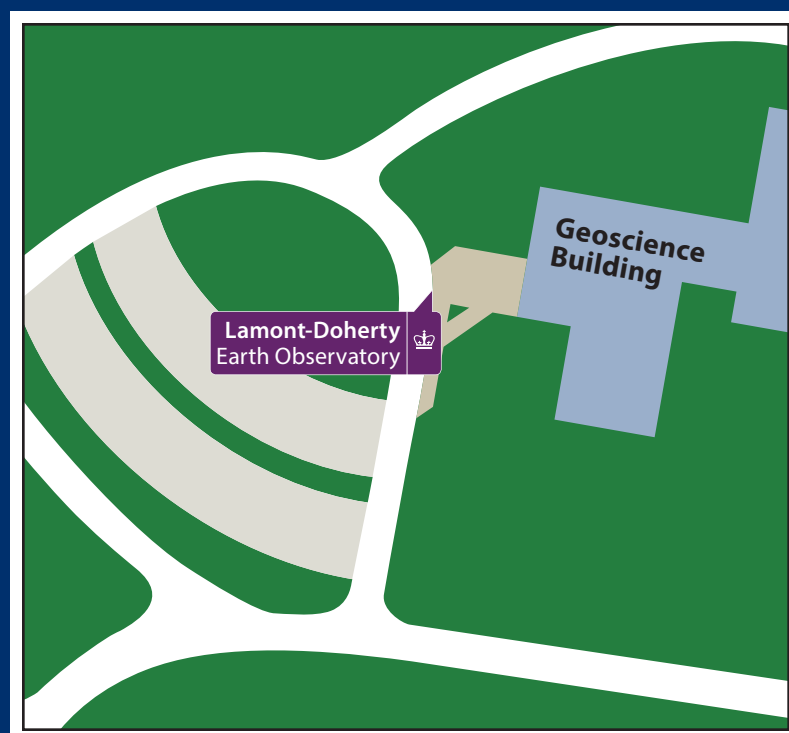

Lamont-Doherty Shuttle Schedule

The Lamont-Doherty Shuttle provides riders with stops across Columbia's Lamont-Doherty, CUIMC, Manhattanville, and Morningside campuses, as well as Ft. Lee.

NEW STOP Effective December 1, 2021

Lamont-Doherty Stop