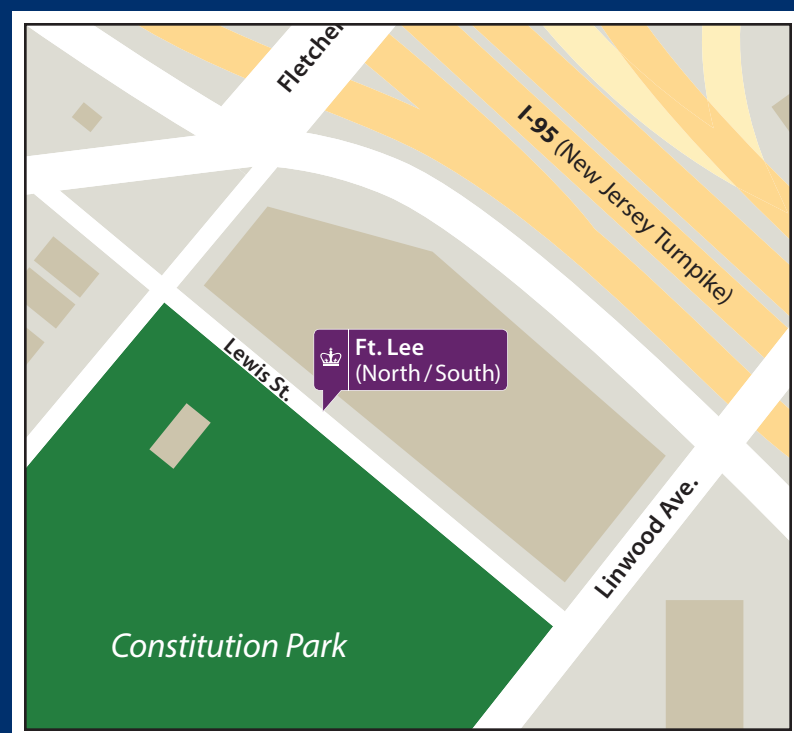

Ft. Lee Stop