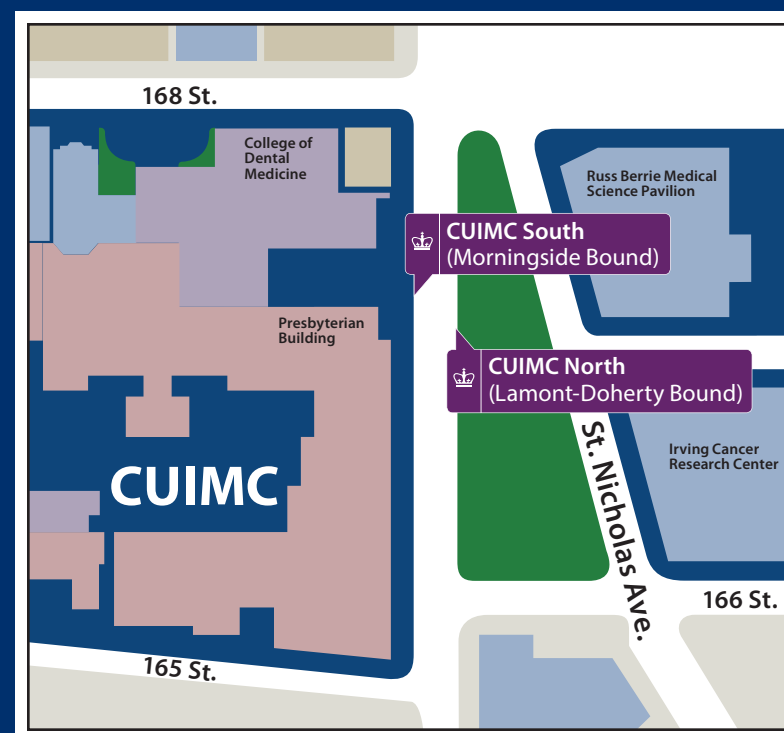

Lamont-Doherty Shuttle Schedule

The Lamont-Doherty Shuttle provides riders with stops across Columbia's Lamont-Doherty, CUIMC, Manhattanville, and Morningside campuses, as well as Ft. Lee.

NEW STOP Effective December 1, 2021

CUIMC Stop

Monday–Friday Schedule

Lamont-Doherty Geoscience Building	Ft. Lee (Morningside Bound)	CUIMC South (Morningside Bound)	Studebaker South (Broadway @ 131st Street, Southbound)	Morningside @ 120th Street (Arrival)	Morningside @ 120th Street (Ft. Lee & Lamont Bound)	Studebaker North (3270 Broadway)	CUIMC North (Ft. Lee/Lamont-Doherty Bound)	Ft. Lee (Lamont-Doherty Bound)	Lamont-Doherty (Arrival)
7:30 a.m.	← New Departure Time		8:15 a.m.	8:25 a.m.	8:00 a.m.	8:05 a.m.			8:40 a.m.
					8:30 a.m. *	8:35 a.m.			9:10 a.m.
9:00 a.m.			9:30 a.m.	9:40 a.m.	9:00 a.m.	9:05 a.m.			9:40 a.m.
10:00 a.m.	10:13 a.m.	10:23 a.m.	10:30 a.m.	10:45 a.m.	10:00 a.m.	10:05 a.m.			10:40 a.m.
11:00 a.m.	11:13 a.m.	11:23 a.m.	11:30 a.m.	11:45 a.m.	11:00 a.m.	11:05 a.m.	11:13 a.m.	11:23 a.m.	11:45 a.m.
NO 12:00 P.M. DEPARTURE FROM LAMONT-DOHERTY									
1:00 p.m.	1:13 p.m.	1:23 p.m.	1:30 p.m.	1:45 p.m.	NO 1:00 P.M. DEPARTURE FROM MORNINGSIDE				
2:00 p.m.	2:13 p.m.	2:23 p.m.	2:30 p.m.	2:45 p.m.	2:00 p.m.	2:05 p.m.	2:13 p.m.	2:23 p.m.	2:45 p.m.
3:00 p.m.			3:30 p.m.	3:40 p.m.	3:00 p.m.	3:05 p.m.	3:13 p.m.	3:23 p.m.	3:45 p.m.
4:00 p.m.			4:30 p.m.	4:40 p.m.	4:00 p.m.	4:05 p.m.			4:40 p.m.
5:00 p.m.			5:30 p.m.	5:40 p.m.	5:00 p.m.	5:05 p.m.			5:40 p.m.
5:00 p.m. **		5:25 p.m.		5:45 p.m.	6:00 p.m. ***	6:05 p.m.			6:40 p.m.
6:00 p.m.			6:30 p.m.	6:40 p.m.					
7:00 p.m. ***			7:30 p.m.	7:40 p.m.					

* PLEASE NOTE: Single run by 54 passenger Academy branded bus, no return to Morningside

** PLEASE NOTE: 2 buses depart at 5:00 p.m., Columbia branded and a Academy branded that stops at CUIMC and continues to Morningside