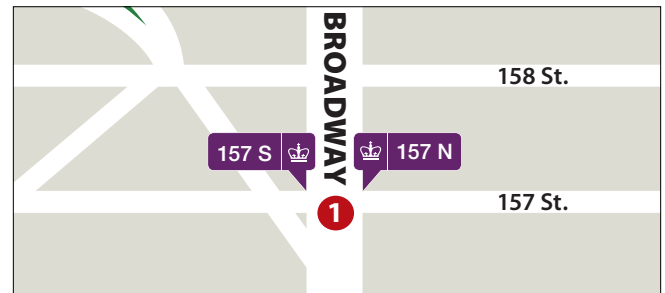

- JLG S: NW corner of 129th St. & Broadway facing South
- JLG N: SE corner of 130th St. & Broadway facing North
- Metro N: NE corner of 125th St. & Madison Ave. facing North
- Nash S: SW corner of 133rd St. & Broadway facing South
- Nash N: SE corner of 133rd St. & Broadway facing North
- Starbucks: 3165 Broadway (SW corner of Broadway & Tiemann Place) facing South
- 132 S: SW corner of 132nd St. & Broadway facing South
- Stude N: SE corner of 132nd St. & Broadway facing North
- *** 132 S: 8:50 AM only: 601 West 132nd St. (NW corner of 132nd St. & Broadway facing west), shuttle turns south at 132nd St., does not continue north to CUIMC
- TC 120 N: 525 West 120th St. btwn Broadway & Amsterdam (Teacher's College)
- 157 S: NW corner of 157th St. & Broadway facing South
- 157 N: NE corner of 157th St. & Broadway facing North
- ** Shuttle turns south at 132nd St., does not continue north to CUIMC

KEY	
	Blue Shuttle
	Red Shuttle
	Green Shuttle

Morningside & Manhattanville Stops

96th Street Stop

CUIMC Stops

157th Street Stops

Harlem Hospital Stops

A Train Stops

MetroNorth Stop