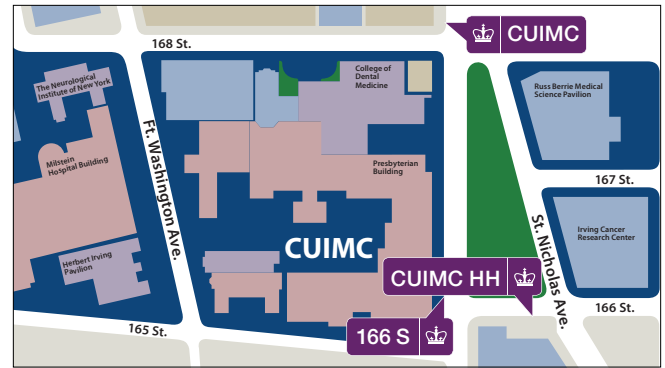

STOP LOCATIONS

- 96: 214 West 96th St. (btwn. Broadway & Amsterdam facing East)
- 116 S: NW corner of 116th St. & Broadway (mid-day only) facing South
- 116 N: NE corner of 116th St. & Broadway facing North
- 120 E: 530 West 120th St. btwn. Broadway & Amsterdam (btwn. Pupin & Schapiro)
- 120 S: NW corner of 120th St. & Broadway facing South
- 120 N: SE corner of 120th St. & Broadway facing North
- A Train AM: NW corner of 125th St. & St. Nicholas Ave. facing West
- A Train PM: 125th St. btwn. St. Nicholas Ave. & Morningside
- CUIMC TO HH: 3960 Broadway btwn St. Nicholas & Broadway facing East
- CUIMC: NW corner of 168th St. & Broadway facing South
- 166 S: SW corner of 166th St. & Broadway facing S (Children's Hospital)
- EC: Employment Center, SE corner of Tiemann Place facing North
- HH (Harlem Hospital): SW corner of Lenox Ave. & 135th St. facing South
- HH (Harlem Hospital) PM: NW corner of 135th St. & Lenox Avenue facing West

KEY	
	Blue Shuttle
	Red Shuttle
	Green Shuttle

Morningside & Manhattanville Stops

96th Street Stop

CUIMC Stops

157th Street Stops

Harlem Hospital Stops

A Train Stops

MetroNorth Stop