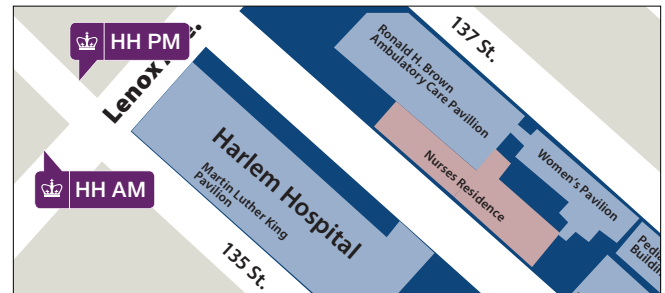

- JLG S: NW corner of 129th St. & Broadway facing South
- JLG N: SE corner of 130th St. & Broadway facing North
- Metro N: NE corner of 125th St. & Madison Ave. facing North
- Nash S: SW corner of 133rd St. & Broadway facing South
- Nash N: SE corner of 133rd St. & Broadway facing North
- Starbucks: 3165 Broadway (SW corner of Broadway & Tiemann Place) facing South
- 132 S: SW corner of 132nd St. & Broadway facing South
- Stude N: SE corner of 132nd St. & Broadway facing North
- *** 132 S: 8:50 AM only: 601 West 132nd St. (NW corner of 132nd St. & Broadway facing west), shuttle turns south at 132nd St., does not continue north to CUIMC
- TC 120 N: 525 West 120th St. btwn Broadway & Amsterdam (Teacher's College)
- 157 S: NW corner of 157th St. & Broadway facing South
- 157 N: NE corner of 157th St. & Broadway facing North
- ** Shuttle turns south at 132nd St., does not continue north to CUIMC

KEY	
	Blue Shuttle
	Red Shuttle
	Green Shuttle

Morningside & Manhattanville Stops

96th Street Stop

CUIMC Stops

157th Street Stops

Harlem Hospital Stops

A Train Stops

MetroNorth Stop