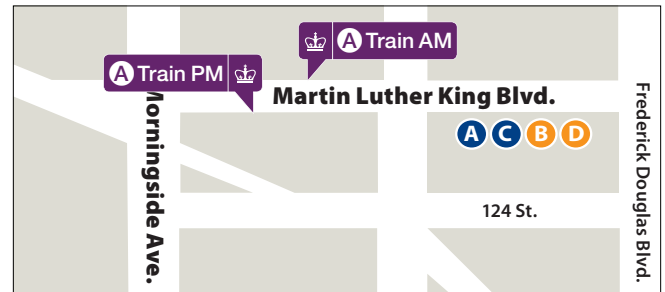

- JLG S: NW corner of 129th St. & Broadway facing South
- JLG N: SE corner of 130th St. & Broadway facing North
- Metro N: NE corner of 125th St. & Madison Ave. facing North
- Nash S: SW corner of 133rd St. & Broadway facing South
- Nash N: SE corner of 133rd St. & Broadway facing North
- Starbucks: 3165 Broadway (SW corner of Broadway & Tiemann Place) facing South
- 132 S: SW corner of 132nd St. & Broadway facing South
- Stude N: SE corner of 132nd St. & Broadway facing North
- *** 132 S: 8:50 AM only: 601 West 132nd St. (NW corner of 132nd St. & Broadway facing west), shuttle turns south at 132nd St., does not continue north to CUIMC
- TC 120 N: 525 West 120th St. btwn Broadway & Amsterdam (Teacher's College)
- 157 S: NW corner of 157th St. & Broadway facing South
- 157 N: NE corner of 157th St. & Broadway facing North
- ** Shuttle turns south at 132nd St., does not continue north to CUIMC

KEY	
	Blue Shuttle
	Red Shuttle
	Green Shuttle

Morningside & Manhattanville Stops

96th Street Stop

CUIMC Stops

157th Street Stops

Harlem Hospital Stops

A Train Stops

MetroNorth Stop