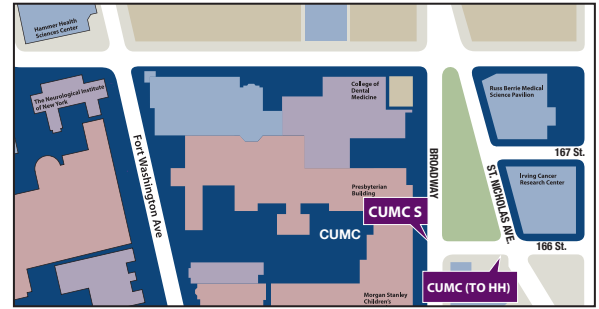

STOP LOCATIONS

- **96:** 214 W 96th St. (btwn. Broadway & Amsterdam facing E)
- **116 S:** NW corner of 116th St. & Broadway (mid-day only)
- **116 N:** NE corner of 116th St. & Broadway (mid-day only)
- **120 S:** NW corner of 120th St. & Broadway facing S
- **120 N:** SE corner of 120th St. & Broadway facing N
- **TC 120 N:** 525 W 120th St. btwn. Broadway & Amsterdam (Teachers College)
- **120 E:** 530 W 120th St. btwn. Broadway & Amsterdam (btwn. Pupin & Schapiro)
- **A Train AM:** NW corner of 125th St. & St. Nicholas Ave. facing W
- **A Train PM:** 125th St. btwn. Morningside Ave. & St. Nicholas Ave. facing E
- **CUMC S:** SW corner of 166th St. & Broadway facing S
- **CUMC to HH:** SW corner of 166th & St. Nicholas Ave. facing E
- **EC:** Employment Center, SE corner of Tieman Pl.
- **HH AM:** SW corner of 135th St. & Lenox facing S
- **HH PM:** NW corner of 135th St. & Lenox facing W
- ****8:13 AM only:** 530 W. 120th St. btwn Broadway and Amsterdam facing E (btwn. Pupin and Schapiro)
- **JLG S:** NW corner of 129th St. & Broadway
- **JLG N:** SE corner of 130th St. & Broadway
- **S'bucks:** SW corner of Tiemann Pl.

- **Metro North:** NE corner of 125th St. & Madison Ave. facing N
- **Nash S:** SW corner of 133rd St. & Broadway
- **Nash N:** SE corner of 133rd St. & Broadway
- **Stude S:** SW corner of 132nd St. & Broadway
- **Stude N:** SE corner of 132nd St. & Broadway

Intercampus Shuttle Route Maps

MORNINGSIDE & MANHATTANVILLE

CUMC

A TRAIN

HARLEM HOSPITAL

96TH ST.

METRO NORTH