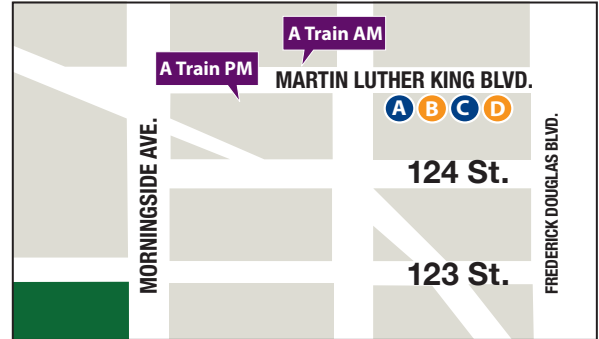

STOP LOCATIONS

- **96:** 214 W 96th St. (btwn. Broadway & Amsterdam facing E)
- **116 S:** NW corner of 116th St. & Broadway (mid-day only)
- **116 N:** NE corner of 116th St. & Broadway (mid-day only)
- **120 S:** NW corner of 120th St. & Broadway facing S
- **120 N:** SE corner of 120th St. & Broadway facing N
- **TC 120 N:** 525 W 120th St. btwn. Broadway & Amsterdam (Teachers College)
- **120 E:** 530 W 120th St. btwn. Broadway & Amsterdam (btwn. Pupin & Schapiro)
- **A Train AM:** NW corner of 125th St. & St. Nicholas Ave. facing W
- **A Train PM:** 125th St. btwn. Morningside Ave. & St. Nicholas Ave. facing E
- **CUMC S:** SW corner of 166th St. & Broadway facing S
- **CUMC to HH:** SW corner of 166th & St. Nicholas Ave. facing E
- **EC:** Employment Center, SE corner of Tieman Pl.
- **HH AM:** SW corner of 135th St. & Lenox facing S
- **HH PM:** NW corner of 135th St. & Lenox facing W
- ****8:13 AM only:** 530 W. 120th St. btwn Broadway and Amsterdam facing E (btwn. Pupin and Schapiro)
- **JLG S:** NW corner of 129th St. & Broadway
- **JLG N:** SE corner of 130th St. & Broadway
- **S'bucks:** SW corner of Tiemann Pl.

- **Metro North:** NE corner of 125th St. & Madison Ave. facing N
- **Nash S:** SW corner of 133rd St. & Broadway
- **Nash N:** SE corner of 133rd St. & Broadway
- **Stude S:** SW corner of 132nd St. & Broadway
- **Stude N:** SE corner of 132nd St. & Broadway

Intercampus Shuttle Route Maps

MORNINGSIDE & MANHATTANVILLE

CUMC

A TRAIN

HARLEM HOSPITAL

96TH ST.

METRO NORTH