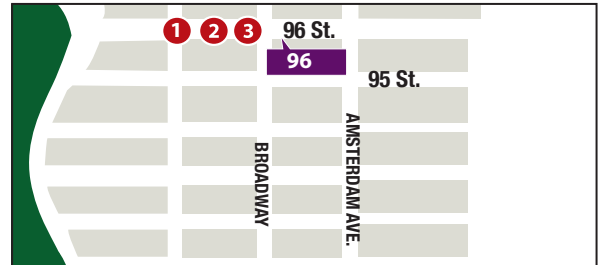

STOP LOCATIONS

- **96:** 214 W 96th St. (btwn. Broadway & Amsterdam facing E)
- **116 S:** NW corner of 116th St. & Broadway (mid-day only)
- **116 N:** NE corner of 116th St. & Broadway (mid-day only)
- **120 S:** NW corner of 120th St. & Broadway facing S
- **120 N:** SE corner of 120th St. & Broadway facing N
- **TC 120 N:** 525 W 120th St. btwn. Broadway & Amsterdam (Teachers College)
- **120 E:** 530 W 120th St. btwn. Broadway & Amsterdam (btwn. Pupin & Schapiro)
- **A Train AM:** NW corner of 125th St. & St. Nicholas Ave. facing W
- **A Train PM:** 125th St. btwn. Morningside Ave. & St. Nicholas Ave. facing E
- **CUMC S:** SW corner of 166th St. & Broadway facing S
- **CUMC to HH:** SW corner of 166th & St. Nicholas Ave. facing E
- **EC:** Employment Center, SE corner of Tieman Pl.
- **HH AM:** SW corner of 135th St. & Lenox facing S
- **HH PM:** NW corner of 135th St. & Lenox facing W
- ****8:13 AM only:** 530 W. 120th St. btwn Broadway and Amsterdam facing E (btwn. Pupin and Schapiro)
- **JLG S:** NW corner of 129th St. & Broadway
- **JLG N:** SE corner of 130th St. & Broadway
- **S'bucks:** SW corner of Tiemann Pl.

- **Metro North:** NE corner of 125th St. & Madison Ave. facing N
- **Nash S:** SW corner of 133rd St. & Broadway
- **Nash N:** SE corner of 133rd St. & Broadway
- **Stude S:** SW corner of 132nd St. & Broadway
- **Stude N:** SE corner of 132nd St. & Broadway

Intercampus Shuttle Route Maps

MORNINGSIDE & MANHATTANVILLE

CUMC

A TRAIN

HARLEM HOSPITAL

96TH ST.

METRO NORTH