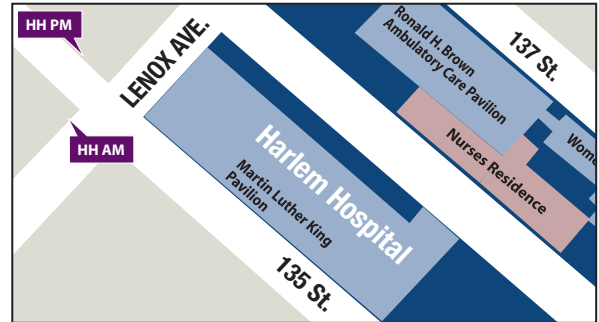

STOP LOCATIONS

- **96:** 214 W 96th St. (btwn. Broadway & Amsterdam facing E)
- **116 S:** NW corner of 116th St. & Broadway (mid-day only)
- **116 N:** NE corner of 116th St. & Broadway (mid-day only)
- **120 S:** NW corner of 120th St. & Broadway facing S
- **120 N:** SE corner of 120th St. & Broadway facing N
- **TC 120 N:** 525 W 120th St. btwn. Broadway & Amsterdam (Teachers College)
- **120 E:** 530 W 120th St. btwn. Broadway & Amsterdam (btwn. Pupin & Schapiro)
- **A Train AM:** NW corner of 125th St. & St. Nicholas Ave. facing W
- **A Train PM:** 125th St. btwn. Morningside Ave. & St. Nicholas Ave. facing E
- **CUMC S:** SW corner of 166th St. & Broadway facing S
- **CUMC to HH:** SW corner of 166th & St. Nicholas Ave. facing E
- **EC:** Employment Center, SE corner of Tieman Pl.
- **HH AM:** SW corner of 135th St. & Lenox facing S
- **HH PM:** NW corner of 135th St. & Lenox facing W
- ****8:13 AM only:** 530 W. 120th St. btwn Broadway and Amsterdam facing E (btwn. Pupin and Schapiro)
- **JLG S:** NW corner of 129th St. & Broadway
- **JLG N:** SE corner of 130th St. & Broadway
- **S'bucks:** SW corner of Tiemann Pl.

- **Metro North:** NE corner of 125th St. & Madison Ave. facing N
- **Nash S:** SW corner of 133rd St. & Broadway
- **Nash N:** SE corner of 133rd St. & Broadway
- **Stude S:** SW corner of 132nd St. & Broadway
- **Stude N:** SE corner of 132nd St. & Broadway

Intercampus Shuttle Route Maps

MORNINGSIDE & MANHATTANVILLE

CUMC

A TRAIN

HARLEM HOSPITAL

96TH ST.

METRO NORTH