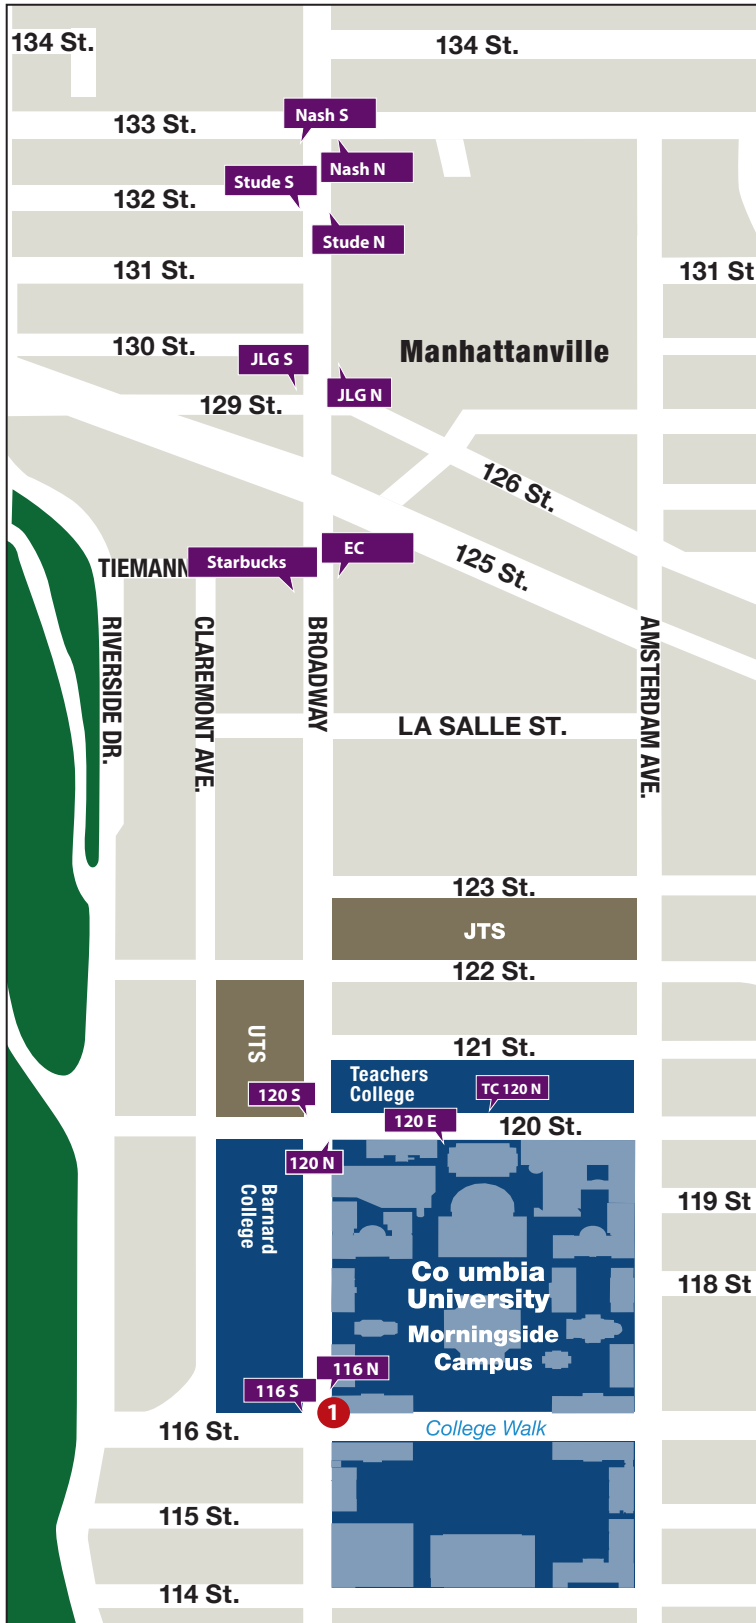

STOP LOCATIONS

- **96:** 214 W 96th St. (btwn. Broadway & Amsterdam facing E)
- **116 S:** NW corner of 116th St. & Broadway (mid-day only)
- **116 N:** NE corner of 116th St. & Broadway (mid-day only)
- **120 S:** NW corner of 120th St. & Broadway facing S
- **120 N:** SE corner of 120th St. & Broadway facing N
- **TC 120 N:** 525 W 120th St. btwn. Broadway & Amsterdam (Teachers College)
- **120 E:** 530 W 120th St. btwn. Broadway & Amsterdam (btwn. Pupin & Schapiro)
- **A Train AM:** NW corner of 125th St. & St. Nicholas Ave. facing W
- **A Train PM:** 125th St. btwn. Morningside Ave. & St. Nicholas Ave. facing E
- **CUMC S:** SW corner of 166th St. & Broadway facing S
- **CUMC to HH:** SW corner of 166th & St. Nicholas Ave. facing E
- **EC:** Employment Center, SE corner of Tieman Pl.
- **HH AM:** SW corner of 135th St. & Lenox facing S
- **HH PM:** NW corner of 135th St. & Lenox facing W
- ****8:13 AM only:** 530 W. 120th St. btwn Broadway and Amsterdam facing E (btwn. Pupin and Schapiro)
- **JLG S:** NW corner of 129th St. & Broadway
- **JLG N:** SE corner of 130th St. & Broadway
- **S'bucks:** SW corner of Tiemann Pl.

- **Metro North:** NE corner of 125th St. & Madison Ave. facing N
- **Nash S:** SW corner of 133rd St. & Broadway
- **Nash N:** SE corner of 133rd St. & Broadway
- **Stude S:** SW corner of 132nd St. & Broadway
- **Stude N:** SE corner of 132nd St. & Broadway

Intercampus Shuttle Route Maps

MORNINGSIDE & MANHATTANVILLE

CUMC

A TRAIN

HARLEM HOSPITAL

96TH ST.

METRO NORTH