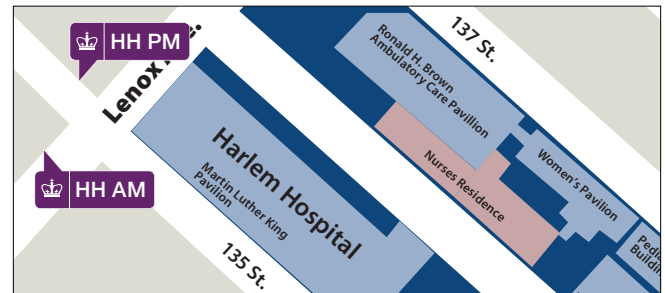

KEY	
 	Blue Shuttle
 	Red Shuttle
 	Green Shuttle

Intercampus Shuttle Route Maps

Effective January 14, 2019

Morningside & Manhattanville Stops

96th Street Stop

CUIMC Stops

157th Street Stops

Harlem Hospital Stops