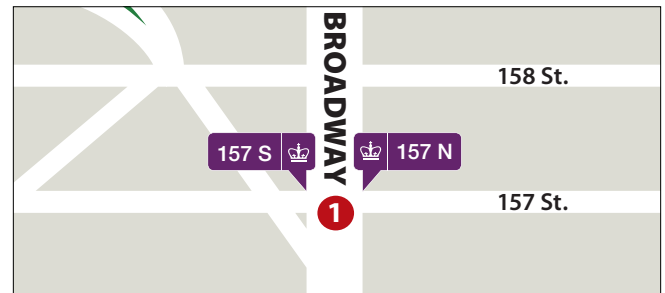

- JLG S: NW corner of 129th St. & Broadway facing South
- JLG N: SE corner of 130th St. & Broadway facing North
- Metro N: NE corner of 125th St. & Madison Ave. facing North
- Nash S: SW corner of 133rd St. & Broadway facing South
- Nash N: SE corner of 133rd St. & Broadway facing North
- S'bucks: 3165 Broadway (SW corner of Broadway & Tiemann Place) facing South
- 132 S: SW corner of 132nd St. & Broadway facing South
- Stude N: SE corner of 132nd St. & Broadway facing North
- ***132 S 8:50 AM only: 601 West 132nd St. (NW corner of 132nd St. & Broadway facing west), shuttle turns south at 132nd St., does not continue north to CUIMC
- TC 120 N: 525 West 120th St. btwn Broadway & Amsterdam (Teacher's College)
- 157 S: NW corner of 157th St. & Broadway facing South
- 157 N: NE corner of 157th St. & Broadway facing North
- **Shuttle turns south at 132nd St., does not continue north to CUIMC

KEY	
 	Blue Shuttle
 	Red Shuttle
 	Green Shuttle

Intercampus Shuttle Route Maps

Effective January 14, 2019

Morningside & Manhattanville Stops

96th Street Stop

CUIMC Stops

157th Street Stops

Harlem Hospital Stops

A Train Stops

MetroNorth Stop