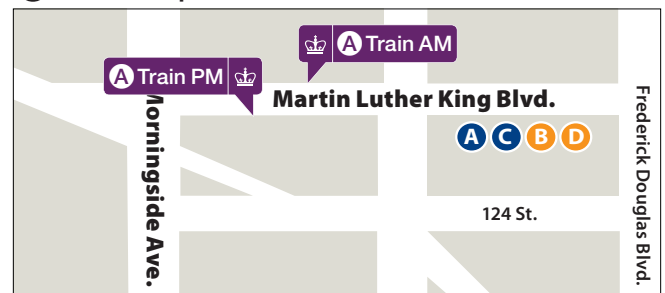

- JLG S: NW corner of 129th St. & Broadway facing South
- JLG N: SE corner of 130th St. & Broadway facing North
- Metro N: NE corner of 125th St. & Madison Ave. facing North
- Nash S: SW corner of 133rd St. & Broadway facing South
- Nash N: SE corner of 133rd St. & Broadway facing North
- S'bucks: 3165 Broadway (SW corner of Broadway & Tiemann Place) facing South
- 132 S: SW corner of 132nd St. & Broadway facing South
- Stude N: SE corner of 132nd St. & Broadway facing North
- ***132 S 8:50 AM only: 601 West 132nd St. (NW corner of 132nd St. & Broadway facing west), shuttle turns south at 132nd St., does not continue north to CUIMC
- TC 120 N: 525 West 120th St. btwn Broadway & Amsterdam (Teacher's College)
- 157 S: NW corner of 157th St. & Broadway facing South
- 157 N: NE corner of 157th St. & Broadway facing North
- **Shuttle turns south at 132nd St., does not continue north to CUIMC

KEY	
 	Blue Shuttle
 	Red Shuttle
 	Green Shuttle

Intercampus Shuttle Route Maps

Effective January 14, 2019

Morningside & Manhattanville Stops

96th Street Stop

CUIMC Stops

157th Street Stops

Harlem Hospital Stops

A Train Stops

MetroNorth Stop