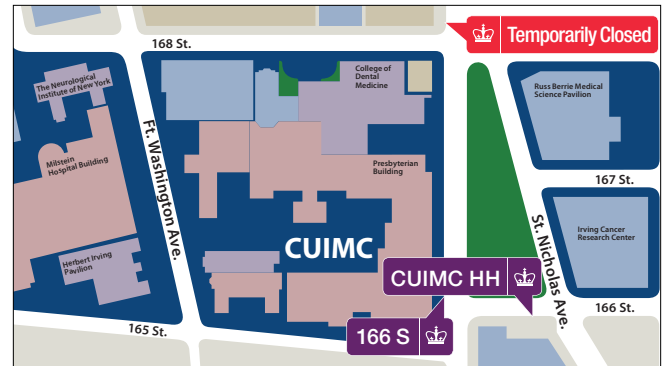

STOP LOCATIONS

- 96: 214 West 96th St. (btwn. Broadway & Amsterdam facing East)
- 116 S: NW corner of 116th St. & Broadway (mid-day only) facing South
- 116 N: NE corner of 116th St. & Broadway facing North
- 120 E: 530 West 120th St. btwn. Broadway & Amsterdam (btwn. Pupin & Schapiro)
- 120 S: NW corner of 120th St. & Broadway facing South
- 120 N: SE corner of 120th St. & Broadway facing North
- A Train AM: NW corner of 125th St. & St. Nicholas Ave. facing West
- A Train PM: 125th St. btwn. St. Nicholas Ave. & Morningside
- *CUIMC TO HH: 3960 Broadway btwn St. Nicholas & Broadway facing East
- CUIMC: Temporarily Closed NW corner of 168th St. & Broadway facing South
- 166 S: SW corner of 166th St. & Broadway facing S (Children's Hospital)
- EC: Employment Center, SE corner of Tiemann Place facing North
- HH (Harlem Hospital): SW corner of Lenox Ave. & 135th St. facing South
- HH (Harlem Hospital) PM: NW corner of 135th St. & Lenox Avenue facing West

KEY	
 	Blue Shuttle
 	Red Shuttle
 	Green Shuttle

Intercampus Shuttle Route Maps

Effective January 14, 2019

Morningside & Manhattanville Stops

96th Street Stop

CUIMC Stops

157th Street Stops

Harlem Hospital Stops

A Train Stops

MetroNorth Stop