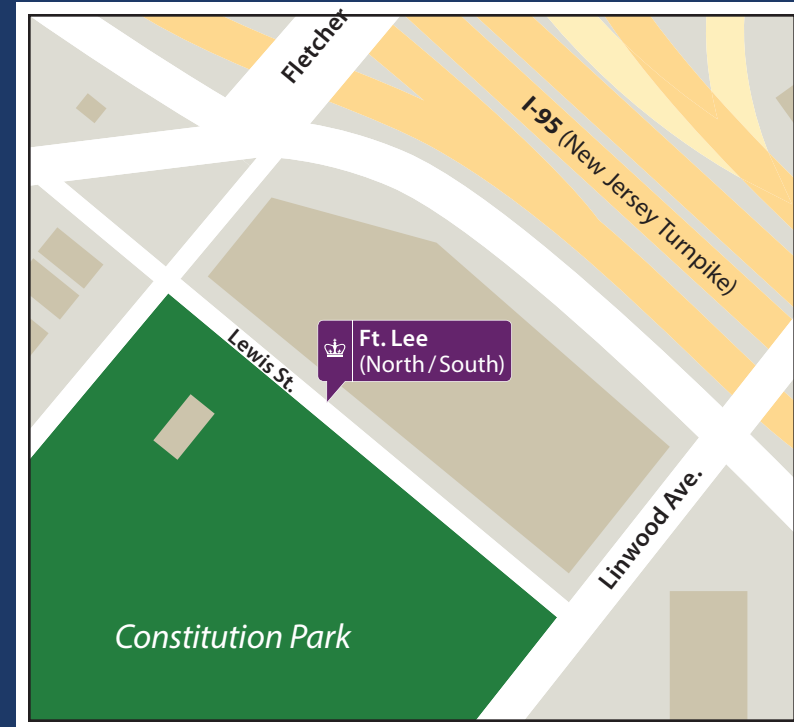

Ft. Lee Stop