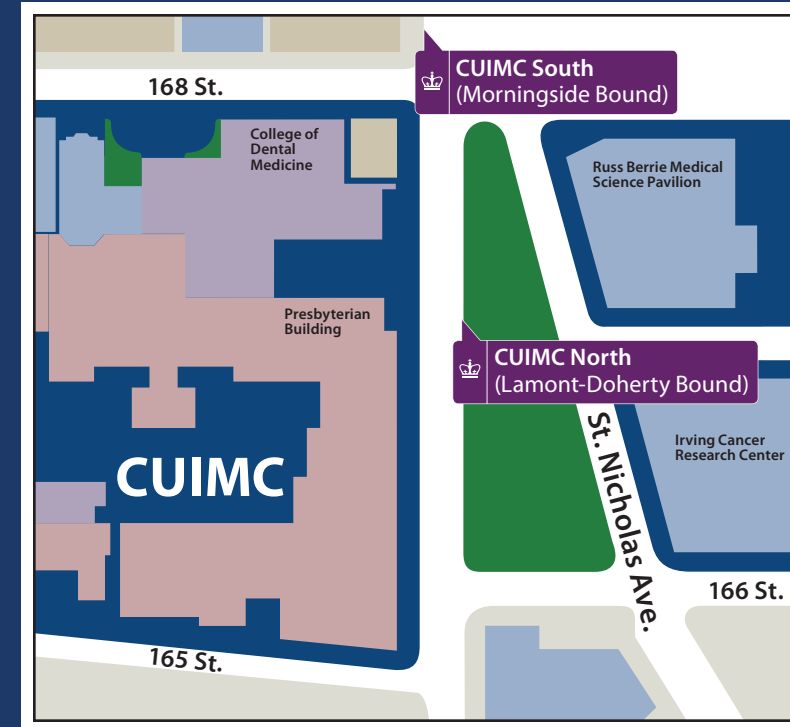

Lamont-Doherty Shuttle Schedule

The Lamont-Doherty Shuttle provides riders with stops across Columbia's Lamont-Doherty, CUIMC, Manhattanville, and Morningside campuses, as well as Ft. Lee.

Effective September 4, 2018

CUIMC Stop

Monday-Friday Schedule

Lamont-Doherty Geoscience Building	Ft. Lee (Morningside Bound)	CUIMC South (Morningside Bound)	Stuebaker South (622 West 132nd Street Drop-off Only)	Stuebaker South Mid-Day (Broadway @ 132nd Street Drop-off Only)	Morningside @ 120th Street (Ft. Lee & Lamont Bound)	Stuebaker North (622 West 132nd Street)	Stuebaker North Mid-Day (Broadway @ 132nd Street Drop-off Only)	CUIMC North (Ft. Lee/Lamont-Doherty Bound)	Ft. Lee (Lamont-Doherty Bound)
7:45 a.m.			8:15 a.m.		8:00 a.m.	8:05 a.m.			
9:00 a.m.			9:30 a.m.		9:00 a.m.	9:05 a.m.			
10:00 a.m.	10:13 a.m.	10:23 a.m.		10:30 a.m.	10:00 a.m.	10:05 a.m.			
11:00 a.m.	11:13 a.m.	11:23 a.m.		11:30 a.m.	11:00 a.m.		11:05 a.m.	11:13 a.m.	11:23 a.m.
12:00 p.m.	NO 12:00 P.M. DEPARTURE FROM LAMONT-DOHERTY				12:00 p.m.		12:05 p.m.	12:13 p.m.	12:23 p.m.
1:00 p.m.	1:13 p.m.	1:23 p.m.		1:30 p.m.	1:00 p.m.	NO 1:00 P.M. DEPARTURE FROM MORNINGSIDE			
2:00 p.m.	2:13 p.m.	2:23 p.m.		2:30 p.m.	2:00 p.m.		2:05 p.m.	2:13 p.m.	2:23 p.m.
3:00 p.m.			3:30 p.m.		3:00 p.m.	NEW TO SCHEDULE ➔	3:05 p.m.	3:13 p.m.	3:23 p.m.
4:00 p.m.			4:30 p.m.		4:00 p.m.	4:05 p.m.			
5:00 p.m.			5:30 p.m.		5:00 p.m.	5:05 p.m.			
6:00 p.m.			6:30 p.m.		6:00 p.m. *	6:05 p.m.			
7:00 p.m. *			7:30 p.m.						

* PLEASE NOTE: 6:00 p.m. Lamont-Doherty bound service and 7:00 p.m. Morningside bound service does not run on Fridays.

Saturday Schedule