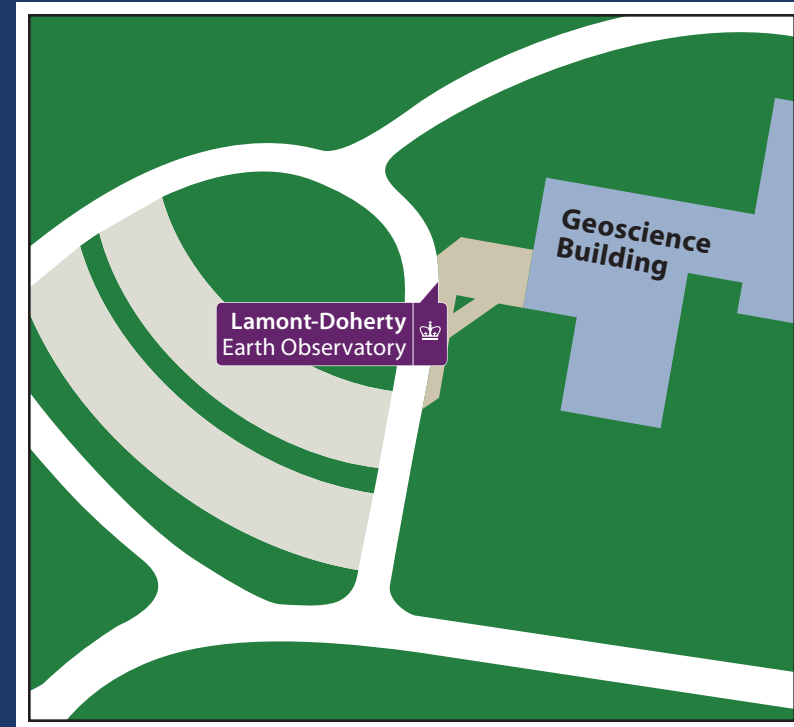

Lamont-Doherty Shuttle Schedule

The Lamont-Doherty Shuttle provides riders with stops across Columbia's Lamont-Doherty, CUIMC, Manhattanville, and Morningside campuses, as well as Ft. Lee.

Effective September 4, 2018

Lamont-Doherty Stop