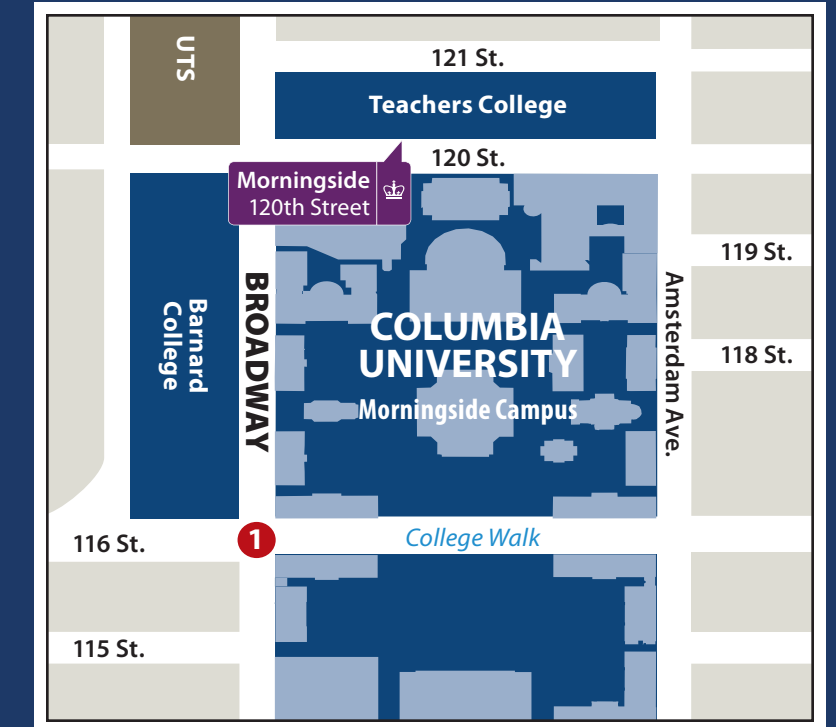

Ft. Lee Stop

CUIMC Stop

Manhattanville Stop

Morningside Stop

Monday–Friday Schedule

Lamont-Doherty Geoscience Building	Ft. Lee (Morningside Bound)	CUIMC South (Morningside Bound)	Studebaker South (622 West 132nd Street Drop-off Only)	Studebaker South Mid-Day (Broadway @ 132nd Street Drop-off Only)	Morningside @ 120th Street (Ft. Lee & Lamont Bound)	Studebaker North (622 West 132nd Street)	Studebaker North Mid-Day (Broadway @ 132nd Street Drop-off Only)	CUIMC North (Ft. Lee/Lamont-Doherty Bound)	Ft. Lee (Lamont-Doherty Bound)
7:45 a.m.			8:15 a.m.		8:00 a.m.	8:05 a.m.			
9:00 a.m.			9:30 a.m.		9:00 a.m.	9:05 a.m.			
10:00 a.m.	10:13 a.m.	10:23 a.m.		10:30 a.m.	10:00 a.m.	10:05 a.m.			
11:00 a.m.	11:13 a.m.	11:23 a.m.		11:30 a.m.	11:00 a.m.		11:05 a.m.	11:13 a.m.	11:23 a.m.
12:00 p.m.	NO 12:00 P.M. DEPARTURE FROM LAMONT-DOHERTY				12:00 p.m.		12:05 p.m.	12:13 p.m.	12:23 p.m.
1:00 p.m.	1:13 p.m.	1:23 p.m.		1:30 p.m.	1:00 p.m.	NO 1:00 P.M. DEPARTURE FROM MORNINGSIDE			
2:00 p.m.	2:13 p.m.	2:23 p.m.		2:30 p.m.	2:00 p.m.		2:05 p.m.	2:13 p.m.	2:23 p.m.
3:00 p.m.			3:30 p.m.		3:00 p.m.	3:05 p.m.			
4:00 p.m.			4:30 p.m.		4:00 p.m.	4:05 p.m.			
5:00 p.m.			5:30 p.m.		5:00 p.m.	5:05 p.m.			
6:00 p.m.			6:30 p.m.		6:00 p.m. *	6:05 p.m.			
7:00 p.m. *			7:30 p.m.						

* PLEASE NOTE: 6:00 p.m. Lamont-Doherty bound service and 7:00 p.m. Morningside bound service does not run on Fridays.

Saturday Schedule

Morningside @ 120th Street	Studebaker North (622 West 132nd Street)	Lamont-Doherty (Estimated Arrival)	Lamont-Doherty Geoscience Building	Studebaker South (622 West 132nd Street Drop-off Only)	Morningside @ 120th Street (Estimated Arrival)
9:00 a.m.	9:05 a.m.	9:55 a.m.	5:00 p.m.	5:30 p.m.	5:55 p.m.