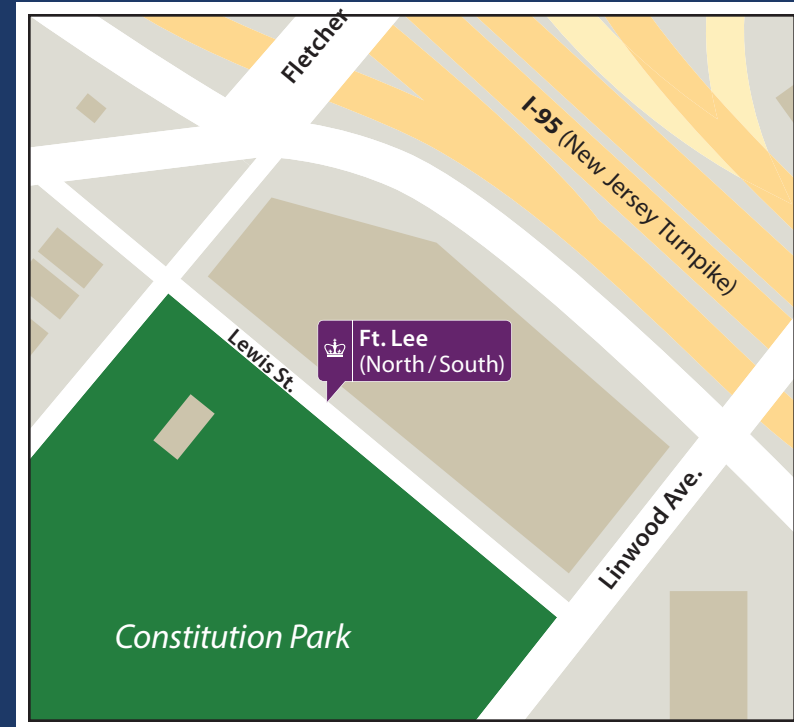

Lamont-Doherty Shuttle Schedule

The Lamont-Doherty Shuttle provides riders with stops across Columbia's Lamont-Doherty, CUIMC, Manhattanville, and Morningside campuses, as well as Ft. Lee.

Effective September 4, 2018

Lamont-Doherty Stop

Ft. Lee Stop

CUIMC Stop

Manhattanville Stop

Morningside Stop

Monday-Friday Schedule

Lamont-Doherty Geoscience Building	Ft. Lee (Morningside Bound)	CUIMC South (Morningside Bound)	Stuebaker South (622 West 132nd Street Drop-off Only)	Stuebaker South Mid-Day (Broadway @ 132nd Street Drop-off Only)	Morningside @ 120th Street (Ft. Lee & Lamont Bound)	Stuebaker North (622 West 132nd Street)	Stuebaker North Mid-Day (Broadway @ 132nd Street Drop-off Only)	CUIMC North (Ft. Lee/Lamont-Doherty Bound)	Ft. Lee (Lamont-Doherty Bound)
7:45 a.m.			8:15 a.m.		8:00 a.m.	8:05 a.m.			
9:00 a.m.			9:30 a.m.		9:00 a.m.	9:05 a.m.			
10:00 a.m.	10:13 a.m.	10:23 a.m.		10:30 a.m.	10:00 a.m.	10:05 a.m.			
11:00 a.m.	11:13 a.m.	11:23 a.m.		11:30 a.m.	11:00 a.m.		11:05 a.m.	11:13 a.m.	11:23 a.m.
12:00 p.m.	NO 12:00 P.M. DEPARTURE FROM LAMONT-DOHERTY				12:00 p.m.		12:05 p.m.	12:13 p.m.	12:23 p.m.
1:00 p.m.	1:13 p.m.	1:23 p.m.		1:30 p.m.	1:00 p.m.	NO 1:00 P.M. DEPARTURE FROM MORNINGSIDE			
2:00 p.m.	2:13 p.m.	2:23 p.m.		2:30 p.m.	2:00 p.m.		2:05 p.m.	2:13 p.m.	2:23 p.m.
3:00 p.m.			3:30 p.m.		3:00 p.m.	NEW TO SCHEDULE ➔	3:05 p.m.	3:13 p.m.	3:23 p.m.
4:00 p.m.			4:30 p.m.		4:00 p.m.	4:05 p.m.			
5:00 p.m.			5:30 p.m.		5:00 p.m.	5:05 p.m.			
6:00 p.m.			6:30 p.m.		6:00 p.m. *	6:05 p.m.			
7:00 p.m. *			7:30 p.m.						

* PLEASE NOTE: 6:00 p.m. Lamont-Doherty bound service and 7:00 p.m. Morningside bound service does not run on Fridays.

Saturday Schedule

Morningside @ 120th Street	Stuebaker North (622 West 132nd Street)	Lamont-Doherty (Estimated Arrival)	Lamont-Doherty Geoscience Building	Stuebaker South (622 West 132nd Street Drop-off Only)	Morningside @ 120th Street (Estimated Arrival)
9:00 a.m.	9:05 a.m.	9:55 a.m.	5:00 p.m.	5:30 p.m.	5:55 p.m.