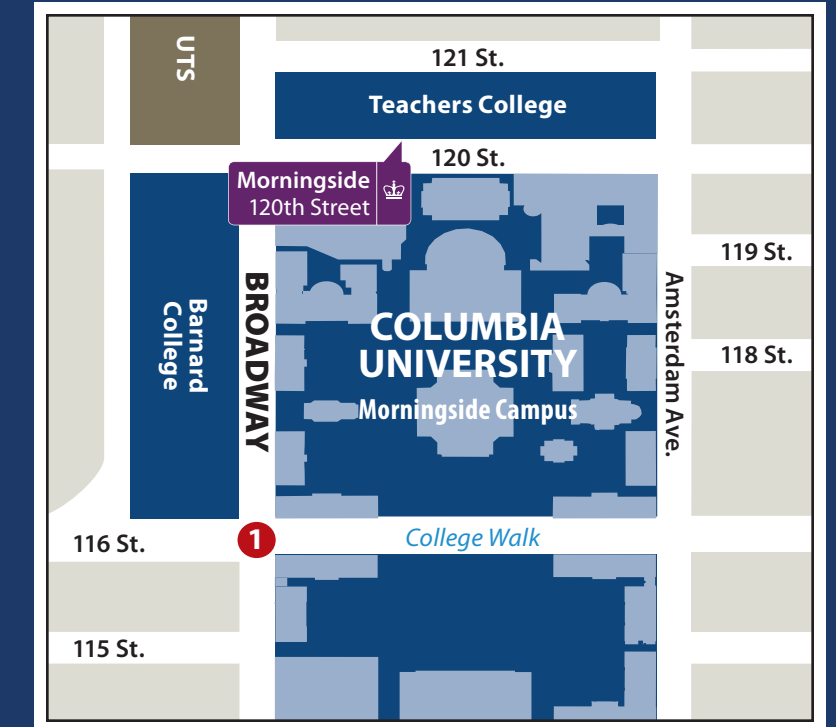

Lamont-Doherty Shuttle Schedule

The Lamont-Doherty Shuttle provides riders with stops across Columbia's Lamont-Doherty, CUIMC, Manhattanville, and Morningside campuses, as well as Ft. Lee.

Effective September 4, 2018

Lamont-Doherty Stop

Ft. Lee Stop

CUIMC Stop

Manhattanville Stop

Morningside Stop

Monday-Friday Schedule

Lamont-Doherty Geoscience Building	Ft. Lee (Morningside Bound)	CUIMC South (Morningside Bound)	Stuebaker South (622 West 132nd Street Drop-off Only)	Stuebaker South Mid-Day (Broadway @ 132nd Street Drop-off Only)	Morningside @ 120th Street (Ft. Lee & Lamont Bound)	Stuebaker North (622 West 132nd Street)	Stuebaker North Mid-Day (Broadway @ 132nd Street Drop-off Only)	CUIMC North (Ft. Lee/Lamont-Doherty Bound)	Ft. Lee (Lamont-Doherty Bound)
7:45 a.m.			8:15 a.m.		8:00 a.m.	8:05 a.m.			
9:00 a.m.			9:30 a.m.		9:00 a.m.	9:05 a.m.			
10:00 a.m.	10:13 a.m.	10:23 a.m.		10:30 a.m.	10:00 a.m.	10:05 a.m.			
11:00 a.m.	11:13 a.m.	11:23 a.m.		11:30 a.m.	11:00 a.m.		11:05 a.m.	11:13 a.m.	11:23 a.m.
12:00 p.m.	NO 12:00 P.M. DEPARTURE FROM LAMONT-DOHERTY				12:00 p.m.		12:05 p.m.	12:13 p.m.	12:23 p.m.
1:00 p.m.	1:13 p.m.	1:23 p.m.		1:30 p.m.	1:00 p.m.	NO 1:00 P.M. DEPARTURE FROM MORNINGSIDE			
2:00 p.m.	2:13 p.m.	2:23 p.m.		2:30 p.m.	2:00 p.m.		2:05 p.m.	2:13 p.m.	2:23 p.m.
3:00 p.m.			3:30 p.m.		3:00 p.m.	NEW TO SCHEDULE ➔	3:05 p.m.	3:13 p.m.	3:23 p.m.
4:00 p.m.			4:30 p.m.		4:00 p.m.	4:05 p.m.			
5:00 p.m.			5:30 p.m.		5:00 p.m.	5:05 p.m.			
6:00 p.m.			6:30 p.m.		6:00 p.m. *	6:05 p.m.			
7:00 p.m. *			7:30 p.m.						

* PLEASE NOTE: 6:00 p.m. Lamont-Doherty bound service and 7:00 p.m. Morningside bound service does not run on Fridays.

Saturday Schedule

Morningside @ 120th Street	Stuebaker North (622 West 132nd Street)	Lamont-Doherty (Estimated Arrival)	Lamont-Doherty Geoscience Building	Stuebaker South (622 West 132nd Street Drop-off Only)	Morningside @ 120th Street (Estimated Arrival)
9:00 a.m.	9:05 a.m.	9:55 a.m.	5:00 p.m.	5:30 p.m.	5:55 p.m.