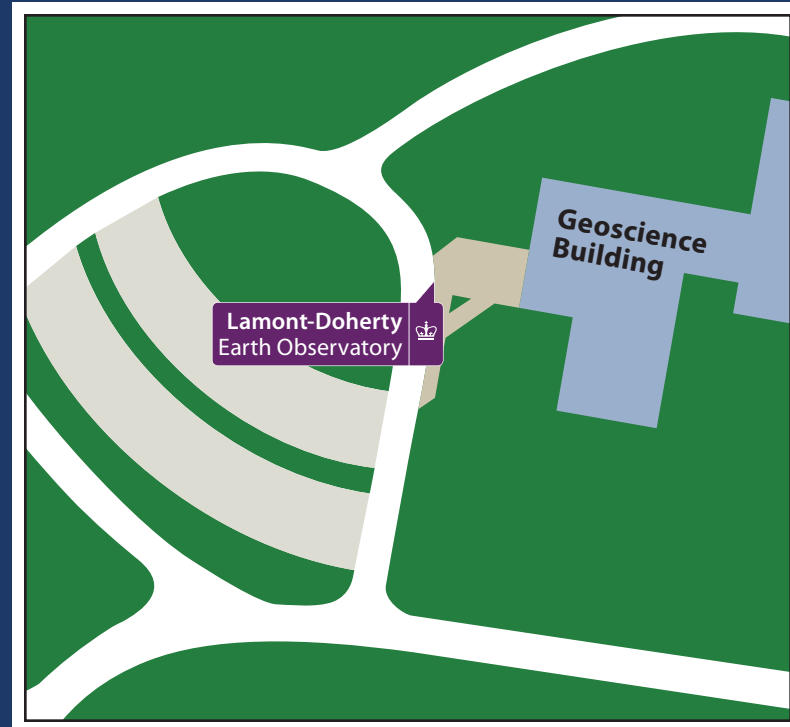

Lamont-Doherty Shuttle Schedule

The Lamont-Doherty Shuttle provides riders with stops across Columbia's Lamont-Doherty, CUIMC, Manhattanville, and Morningside campuses, as well as Ft. Lee.

Lamont-Doherty Stop

* PLEASE NOTE: 6:00 p.m. Lamont-Doherty bound service and 7:00 p.m. Morningside bound service does not run on Fridays.

Saturday Schedule

Morningside @ 120th Street	Studebaker North (622 West 132nd Street)	Lamont-Doherty (Estimated Arrival)	Lamont-Doherty Geoscience Building	Studebaker South (622 West 132nd Street Drop-off Only)	Morningside @ 120th Street (Estimated Arrival)
9:00 a.m.	9:05 a.m.	9:55 a.m.	5:00 p.m.	5:30 p.m.	5:55 p.m.

Lamont-Doherty Shuttle Schedule

The Lamont-Doherty Shuttle provides riders with stops across Columbia's Lamont-Doherty, CUIMC, Manhattanville, and Morningside campuses, as well as Ft. Lee.

Effective September 4, 2018

* PLEASE NOTE: 6:00 p.m. Lamont-Doherty bound service and 7:00 p.m. Morningside bound service does not run on Fridays.

Saturday Schedule

Morningside @ 120th Street	Stuebaker North (622 West 132nd Street)	Lamont-Doherty (Estimated Arrival)	Lamont-Doherty Geoscience Building	Stuebaker South (622 West 132nd Street Drop-off Only)	Morningside @ 120th Street (Estimated Arrival)
9:00 a.m.	9:05 a.m.	9:55 a.m.	5:00 p.m.	5:30 p.m.	5:55 p.m.