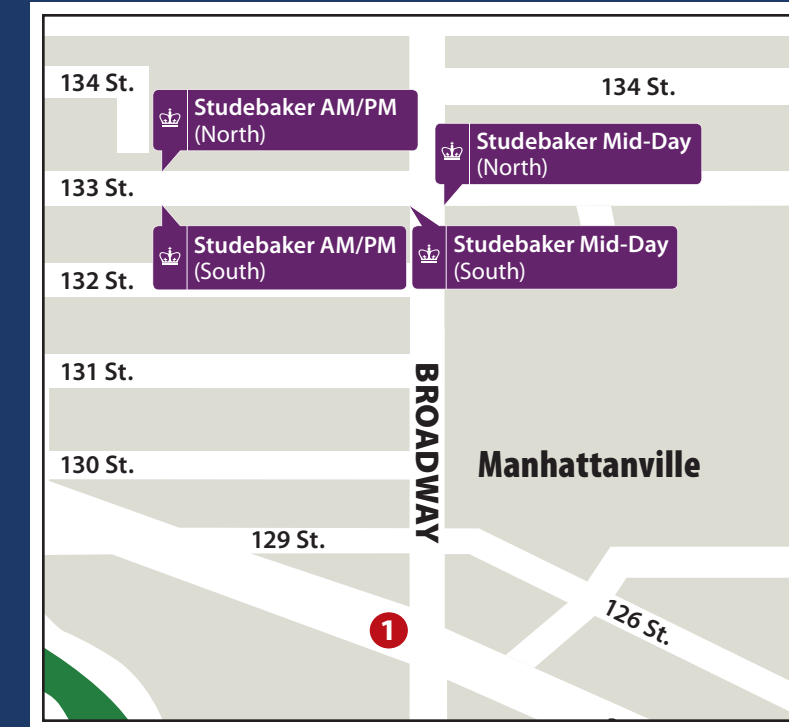

Manhattanville Stop