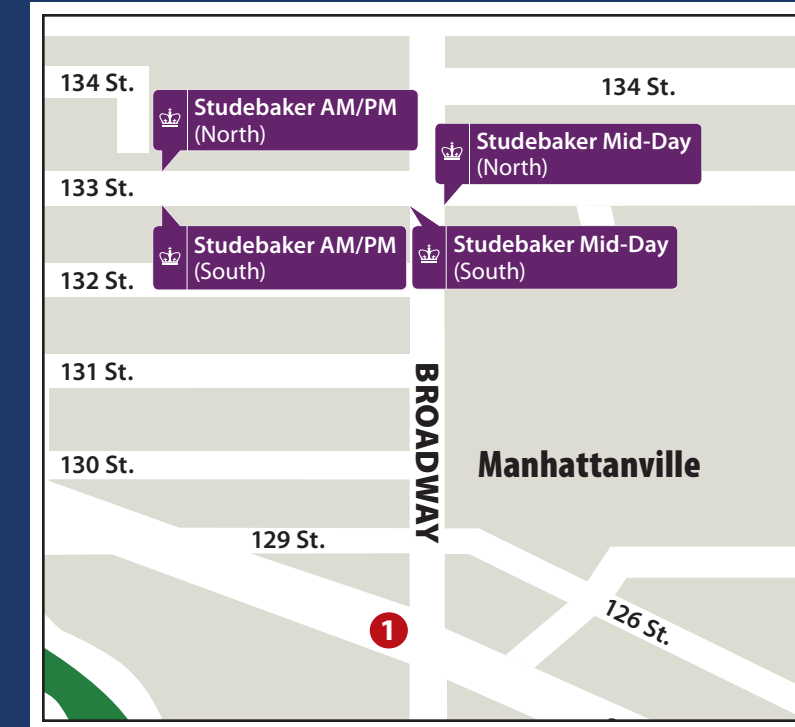

Lamont-Doherty Shuttle Schedule

The Lamont-Doherty Shuttle provides riders with stops across Columbia's Lamont-Doherty, CUIMC, Manhattanville, and Morningside campuses, as well as Ft. Lee.

Effective September 4, 2018

Lamont-Doherty Stop

Ft. Lee Stop

CUIMC Stop

Manhattanville Stop

Morningside Stop

Monday-Friday Schedule

Lamont-Doherty Geoscience Building	Ft. Lee (Morningside Bound)	CUIMC South (Morningside Bound)	Stuebaker South (622 West 132nd Street Drop-off Only)	Stuebaker South Mid-Day (Broadway @ 132nd Street Drop-off Only)	Morningside @ 120th Street (Ft. Lee & Lamont Bound)	Stuebaker North (622 West 132nd Street)	Stuebaker North Mid-Day (Broadway @ 132nd Street Drop-off Only)	CUIMC North (Ft. Lee/Lamont-Doherty Bound)	Ft. Lee (Lamont-Doherty Bound)
7:45 a.m.			8:15 a.m.		8:00 a.m.	8:05 a.m.			
9:00 a.m.			9:30 a.m.		9:00 a.m.	9:05 a.m.			
10:00 a.m.	10:13 a.m.	10:23 a.m.		10:30 a.m.	10:00 a.m.	10:05 a.m.			
11:00 a.m.	11:13 a.m.	11:23 a.m.		11:30 a.m.	11:00 a.m.		11:05 a.m.	11:13 a.m.	11:23 a.m.
12:00 p.m.	NO 12:00 P.M. DEPARTURE FROM LAMONT-DOHERTY				12:00 p.m.		12:05 p.m.	12:13 p.m.	12:23 p.m.
1:00 p.m.	1:13 p.m.	1:23 p.m.		1:30 p.m.	1:00 p.m.	NO 1:00 P.M. DEPARTURE FROM MORNINGSIDE			
2:00 p.m.	2:13 p.m.	2:23 p.m.		2:30 p.m.	2:00 p.m.		2:05 p.m.	2:13 p.m.	2:23 p.m.
3:00 p.m.			3:30 p.m.		3:00 p.m.	NEW TO SCHEDULE ➔	3:05 p.m.	3:13 p.m.	3:23 p.m.
4:00 p.m.			4:30 p.m.		4:00 p.m.	4:05 p.m.			
5:00 p.m.			5:30 p.m.		5:00 p.m.	5:05 p.m.			
6:00 p.m.			6:30 p.m.		6:00 p.m. *	6:05 p.m.			
7:00 p.m. *			7:30 p.m.						

* PLEASE NOTE: 6:00 p.m. Lamont-Doherty bound service and 7:00 p.m. Morningside bound service does not run on Fridays.

Saturday Schedule

Morningside @ 120th Street	Stuebaker North (622 West 132nd Street)	Lamont-Doherty (Estimated Arrival)	Lamont-Doherty Geoscience Building	Stuebaker South (622 West 132nd Street Drop-off Only)	Morningside @ 120th Street (Estimated Arrival)
9:00 a.m.	9:05 a.m.	9:55 a.m.	5:00 p.m.	5:30 p.m.	5:55 p.m.