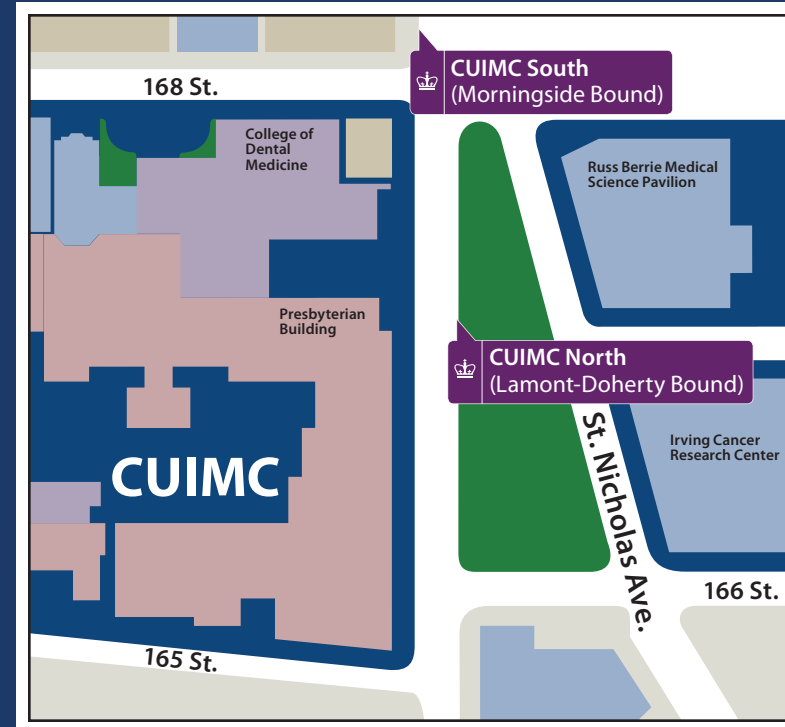

Lamont-Doherty Shuttle Schedule

The Lamont-Doherty Shuttle provides riders with stops across Columbia's Lamont-Doherty, CUIMC, Manhattanville, and Morningside campuses, as well as Ft. Lee.

CUIMC Stop

Monday–Friday Schedule

Lamont-Doherty Geoscience Building	Ft. Lee (Morningside Bound)	CUIMC South (Morningside Bound)	Studebaker South (622 West 132nd Street Drop-off Only)	Studebaker South Mid-Day (Broadway @ 132nd Street Drop-off Only)	Morningside @ 120th Street (Ft. Lee & Lamont Bound)	Studebaker North (622 West 132nd Street)	Studebaker North Mid-Day (Broadway @ 132nd Street Drop-off Only)	CUIMC North (Ft. Lee/Lamont-Doherty Bound)	Ft. Lee (Lamont-Doherty Bound)
7:45 a.m.			8:15 a.m.		8:00 a.m.	8:05 a.m.			
9:00 a.m.			9:30 a.m.		9:00 a.m.	9:05 a.m.			
10:00 a.m.	10:13 a.m.	10:23 a.m.		10:30 a.m.	10:00 a.m.	10:05 a.m.			
11:00 a.m.	11:13 a.m.	11:23 a.m.		11:30 a.m.	11:00 a.m.		11:05 a.m.	11:13 a.m.	11:23 a.m.
12:00 p.m.	NO 12:00 P.M. DEPARTURE FROM LAMONT-DOHERTY				12:00 p.m.		12:05 p.m.	12:13 p.m.	12:23 p.m.
1:00 p.m.	1:13 p.m.	1:23 p.m.		1:30 p.m.	1:00 p.m.	NO 1:00 P.M. DEPARTURE FROM MORNINGSIDE			
2:00 p.m.	2:13 p.m.	2:23 p.m.		2:30 p.m.	2:00 p.m.		2:05 p.m.	2:13 p.m.	2:23 p.m.
3:00 p.m.			3:30 p.m.		3:00 p.m.	3:05 p.m.			
4:00 p.m.			4:30 p.m.		4:00 p.m.	4:05 p.m.			
5:00 p.m.			5:30 p.m.		5:00 p.m.	5:05 p.m.			
6:00 p.m.			6:30 p.m.		6:00 p.m. *	6:05 p.m.			
7:00 p.m. *			7:30 p.m.						

* PLEASE NOTE: 6:00 p.m. Lamont-Doherty bound service and 7:00 p.m. Morningside bound service does not run on Fridays.

Saturday Schedule