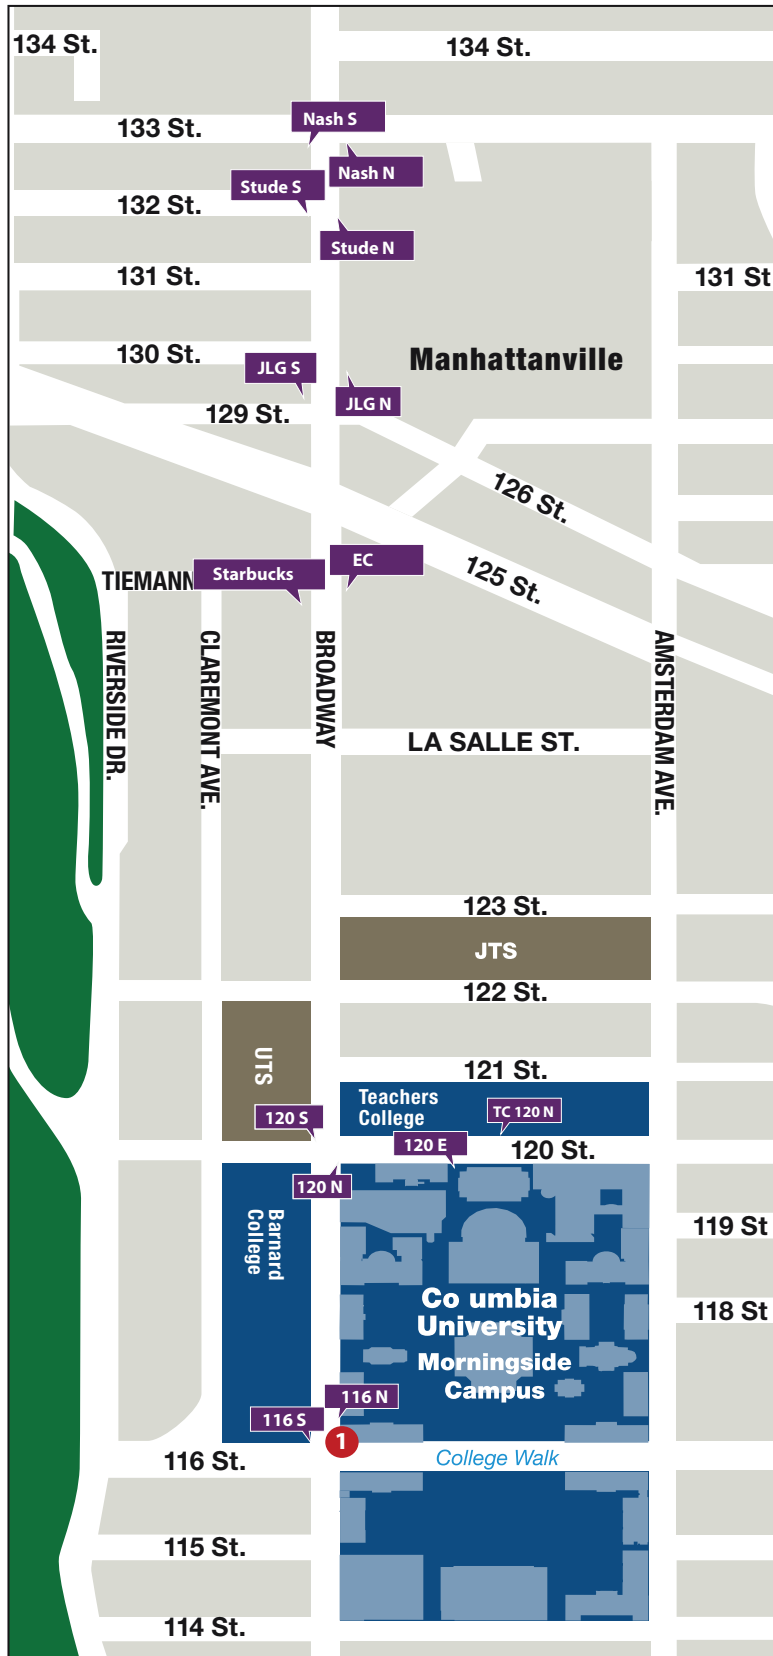

Intercampus Shuttle Route Maps

MORNINGSIDE & MANHATTANVILLE