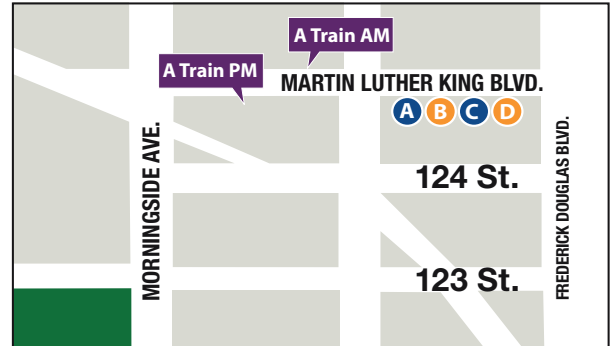

Intercampus Shuttle Route Maps

MORNINGSIDE & MANHATTANVILLE

CUMC

A TRAIN

HARLEM HOSPITAL

96TH ST.

METRO NORTH