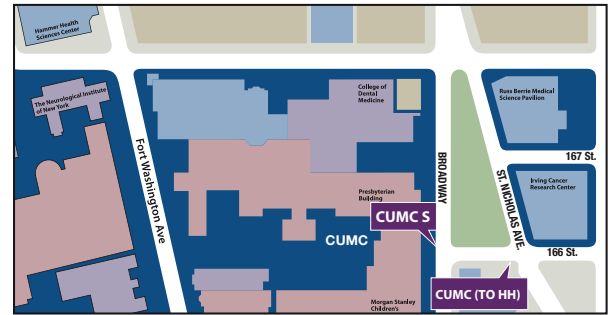

Intercampus Shuttle Route Maps

MORNINGSIDE & MANHATTANVILLE

CUMC

A TRAIN

HARLEM HOSPITAL

96TH ST.

METRO NORTH