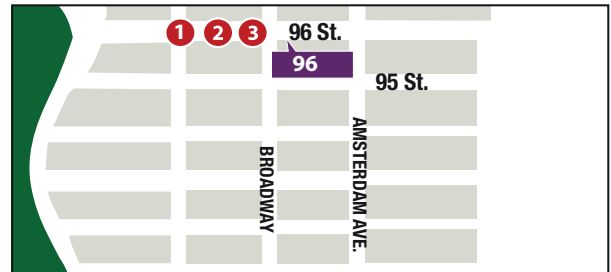

# Intercampus Shuttle Route Maps

## MORNINGSIDE & MANHATTANVILLE

## 96TH ST.