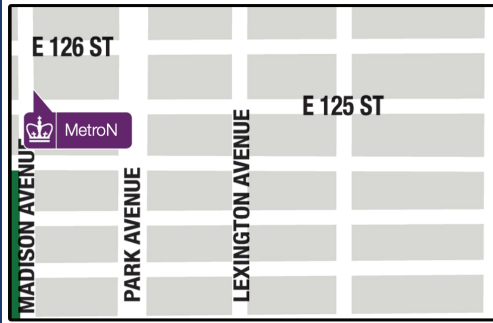

Manhattanville Loop Shuttle Schedule

COLUMBIA TRANSPORTATION

Effective September 5, 2017

The new Manhattanville loop will offer additional shuttle service between the Manhattanville and Morningside campuses. The loop will run roughly every 20 minutes.

This shuttle will start and end each day at the MetroNorth stop located on the NE corner of 125th Street and Madison Avenue. The shuttle will not operate during summer and winter breaks.

MetroN	Stude S	JLG S	120S	116N	120N	MetroN
8:23 a.m.	8:47 a.m.	8:48 a.m.	8:50 a.m.	8:57 a.m.	8:58 a.m.	
	9:07 a.m.	9:08 a.m.	9:10 a.m.	9:17 a.m.	9:18 a.m.	
	9:27 a.m.	9:28 a.m.	9:30 a.m.	9:37 a.m.	9:38 a.m.	
	9:47 a.m.	9:48 a.m.	9:50 a.m.	9:57 a.m.	9:58 a.m.	
	10:07 a.m.	10:08 a.m.	10:10 a.m.	10:17 a.m.	10:18 a.m.	
	10:27 a.m.	10:28 a.m.	10:30 a.m.	10:37 a.m. D/O		
				11:17 a.m.	11:18 a.m.	
	11:27 a.m.	11:28 a.m.	11:30 a.m.	11:37 a.m.	11:38 a.m.	
	11:47 a.m.	11:48 a.m.	11:50 a.m.	11:57 a.m.	11:58 a.m.	
	12:07 p.m.	12:08 p.m.	12:10 p.m.	12:17 p.m.	12:18 p.m.	
	12:27 p.m.	12:28 p.m.	12:30 p.m.	12:37 p.m.	12:38 p.m.	
	12:47 p.m.	12:48 p.m.	12:50 p.m.	12:57 p.m.	12:58 p.m.	
	1:07 p.m.	1:08 p.m.	1:10 p.m.	1:17 p.m.	1:18 p.m.	
	1:27 p.m.	1:28 p.m.	1:30 p.m.	1:37 p.m.	1:38 p.m.	
	1:47 p.m.	1:48 p.m.	1:50 p.m.	1:57 p.m.	1:58 p.m.	
	2:07 p.m.	2:08 p.m.	2:10 p.m.	2:17 p.m.	2:18 p.m.	
	2:27 p.m.	2:28 p.m.	2:30 p.m.	2:37 p.m. D/O		
				3:17 p.m.	3:18 p.m.	
	3:27 p.m.	3:28 p.m.	3:30 p.m.	3:37 p.m.	3:38 p.m.	
	3:47 p.m.	3:48 p.m.	3:50 p.m.	3:57 p.m.	3:58 p.m.	
	4:07 p.m.	4:08 p.m.	4:10 p.m.	4:17 p.m.	4:18 p.m.	
	4:27 p.m.	4:28 p.m.	4:30 p.m.	4:37 p.m.	4:38 p.m.	
	4:47 p.m.	4:48 p.m.	4:50 p.m.	4:57 p.m.	4:58 p.m.	
	5:07 p.m.	5:08 p.m.				5:23 p.m. D/O

1. **STOPS**
2. Metro N: NE corner of 125th St. & Madison Ave. facing North
   - Stude S: SW corner of 132nd St. & Broadway
   - JLG S: NW corner of 129th St. & Broadway facing South
   - 120 S: NW corner of 120th St. & Broadway facing South
   - 116 N: NE corner of 116th St. & Broadway facing North
   - 120 N: SE corner of 120th St. & Broadway facing North

1. **NOTES**
2. Time in italics indicates soft stop. Shuttle only stops upon request or if passenger is waiting. Shuttles can depart early and may not stop if passengers are not waiting. Be at stop 3 minutes before scheduled time.
   - D/O indicates drop off only.