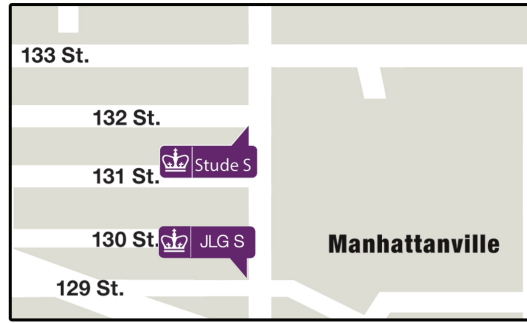

Manhattanville Loop Shuttle Schedule

COLUMBIA TRANSPORTATION

Effective September 5, 2017

The new Manhattanville loop will offer additional shuttle service between the Manhattanville and Morningside campuses. The loop will run roughly every 20 minutes.

This shuttle will start and end each day at the MetroNorth stop located on the NE corner of 125th Street and Madison Avenue. The shuttle will not operate during summer and winter breaks.

MetroN	Stude S	JLG S	120S	116N	120N	MetroN
8:23 a.m.	8:47 a.m.	8:48 a.m.	8:50 a.m.	8:57 a.m.	8:58 a.m.	
	9:07 a.m.	9:08 a.m.	9:10 a.m.	9:17 a.m.	9:18 a.m.	
	9:27 a.m.	9:28 a.m.	9:30 a.m.	9:37 a.m.	9:38 a.m.	
	9:47 a.m.	9:48 a.m.	9:50 a.m.	9:57 a.m.	9:58 a.m.	
	10:07 a.m.	10:08 a.m.	10:10 a.m.	10:17 a.m.	10:18 a.m.	
	10:27 a.m.	10:28 a.m.	10:30 a.m.	10:37 a.m. D/O		
				11:17 a.m.	11:18 a.m.	
	11:27 a.m.	11:28 a.m.	11:30 a.m.	11:37 a.m.	11:38 a.m.	
	11:47 a.m.	11:48 a.m.	11:50 a.m.	11:57 a.m.	11:58 a.m.	
	12:07 p.m.	12:08 p.m.	12:10 p.m.	12:17 p.m.	12:18 p.m.	
	12:27 p.m.	12:28 p.m.	12:30 p.m.	12:37 p.m.	12:38 p.m.	
	12:47 p.m.	12:48 p.m.	12:50 p.m.	12:57 p.m.	12:58 p.m.	
	1:07 p.m.	1:08 p.m.	1:10 p.m.	1:17 p.m.	1:18 p.m.	
	1:27 p.m.	1:28 p.m.	1:30 p.m.	1:37 p.m.	1:38 p.m.	
	1:47 p.m.	1:48 p.m.	1:50 p.m.	1:57 p.m.	1:58 p.m.	
	2:07 p.m.	2:08 p.m.	2:10 p.m.	2:17 p.m.	2:18 p.m.	
	2:27 p.m.	2:28 p.m.	2:30 p.m.	2:37 p.m. D/O		
				3:17 p.m.	3:18 p.m.	
	3:27 p.m.	3:28 p.m.	3:30 p.m.	3:37 p.m.	3:38 p.m.	
	3:47 p.m.	3:48 p.m.	3:50 p.m.	3:57 p.m.	3:58 p.m.	
	4:07 p.m.	4:08 p.m.	4:10 p.m.	4:17 p.m.	4:18 p.m.	
	4:27 p.m.	4:28 p.m.	4:30 p.m.	4:37 p.m.	4:38 p.m.	
	4:47 p.m.	4:48 p.m.	4:50 p.m.	4:57 p.m.	4:58 p.m.	
	5:07 p.m.	5:08 p.m.				5:23 p.m. D/O

1. **STOPS**
2. Metro N: NE corner of 125th St. & Madison Ave. facing North
   - Stude S: SW corner of 132nd St. & Broadway
   - JLG S: NW corner of 129th St. & Broadway facing South
   - 120 S: NW corner of 120th St. & Broadway facing South
   - 116 N: NE corner of 116th St. & Broadway facing North
   - 120 N: SE corner of 120th St. & Broadway facing North

1. **NOTES**
2. Time in italics indicates soft stop. Shuttle only stops upon request or if passenger is waiting. Shuttles can depart early and may not stop if passengers are not waiting. Be at stop 3 minutes before scheduled time.
   - D/O indicates drop off only.