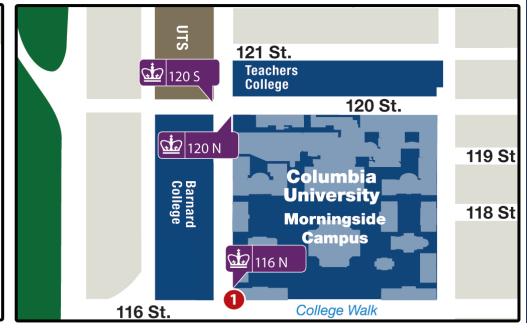

Manhattanville Loop Shuttle Schedule

COLUMBIA TRANSPORTATION

Effective September 5, 2017

The new Manhattanville loop will offer additional shuttle service between the Manhattanville and Morningside campuses. The loop will run roughly every 20 minutes.

This shuttle will start and end each day at the MetroNorth stop located on the NE corner of 125th Street and Madison Avenue. The shuttle will not operate during summer and winter breaks.

MetroN	Stude S	JLG S	120S	116N	120N	MetroN
8:23 a.m.	8:47 a.m.	8:48 a.m.	8:50 a.m.	8:57 a.m.	8:58 a.m.	
	9:07 a.m.	9:08 a.m.	9:10 a.m.	9:17 a.m.	9:18 a.m.	
	9:27 a.m.	9:28 a.m.	9:30 a.m.	9:37 a.m.	9:38 a.m.	
	9:47 a.m.	9:48 a.m.	9:50 a.m.	9:57 a.m.	9:58 a.m.	
	10:07 a.m.	10:08 a.m.	10:10 a.m.	10:17 a.m.	10:18 a.m.	
	10:27 a.m.	10:28 a.m.	10:30 a.m.	10:37 a.m. D/O		
				11:17 a.m.	11:18 a.m.	
	11:27 a.m.	11:28 a.m.	11:30 a.m.	11:37 a.m.	11:38 a.m.	
	11:47 a.m.	11:48 a.m.	11:50 a.m.	11:57 a.m.	11:58 a.m.	
	12:07 p.m.	12:08 p.m.	12:10 p.m.	12:17 p.m.	12:18 p.m.	
	12:27 p.m.	12:28 p.m.	12:30 p.m.	12:37 p.m.	12:38 p.m.	
	12:47 p.m.	12:48 p.m.	12:50 p.m.	12:57 p.m.	12:58 p.m.	
	1:07 p.m.	1:08 p.m.	1:10 p.m.	1:17 p.m.	1:18 p.m.	
	1:27 p.m.	1:28 p.m.	1:30 p.m.	1:37 p.m.	1:38 p.m.	
	1:47 p.m.	1:48 p.m.	1:50 p.m.	1:57 p.m.	1:58 p.m.	
	2:07 p.m.	2:08 p.m.	2:10 p.m.	2:17 p.m.	2:18 p.m.	
	2:27 p.m.	2:28 p.m.	2:30 p.m.	2:37 p.m. D/O		
				3:17 p.m.	3:18 p.m.	
	3:27 p.m.	3:28 p.m.	3:30 p.m.	3:37 p.m.	3:38 p.m.	
	3:47 p.m.	3:48 p.m.	3:50 p.m.	3:57 p.m.	3:58 p.m.	
	4:07 p.m.	4:08 p.m.	4:10 p.m.	4:17 p.m.	4:18 p.m.	
	4:27 p.m.	4:28 p.m.	4:30 p.m.	4:37 p.m.	4:38 p.m.	
	4:47 p.m.	4:48 p.m.	4:50 p.m.	4:57 p.m.	4:58 p.m.	
	5:07 p.m.	5:08 p.m.				5:23 p.m. D/O

1. **STOPS**
2. Metro N: NE corner of 125th St. & Madison Ave. facing North
   - Stude S: SW corner of 132nd St. & Broadway
   - JLG S: NW corner of 129th St. & Broadway facing South
   - 120 S: NW corner of 120th St. & Broadway facing South
   - 116 N: NE corner of 116th St. & Broadway facing North
   - 120 N: SE corner of 120th St. & Broadway facing North

1. **NOTES**
2. Time in italics indicates soft stop. Shuttle only stops upon request or if passenger is waiting. Shuttles can depart early and may not stop if passengers are not waiting. Be at stop 3 minutes before scheduled time.
   - D/O indicates drop off only.